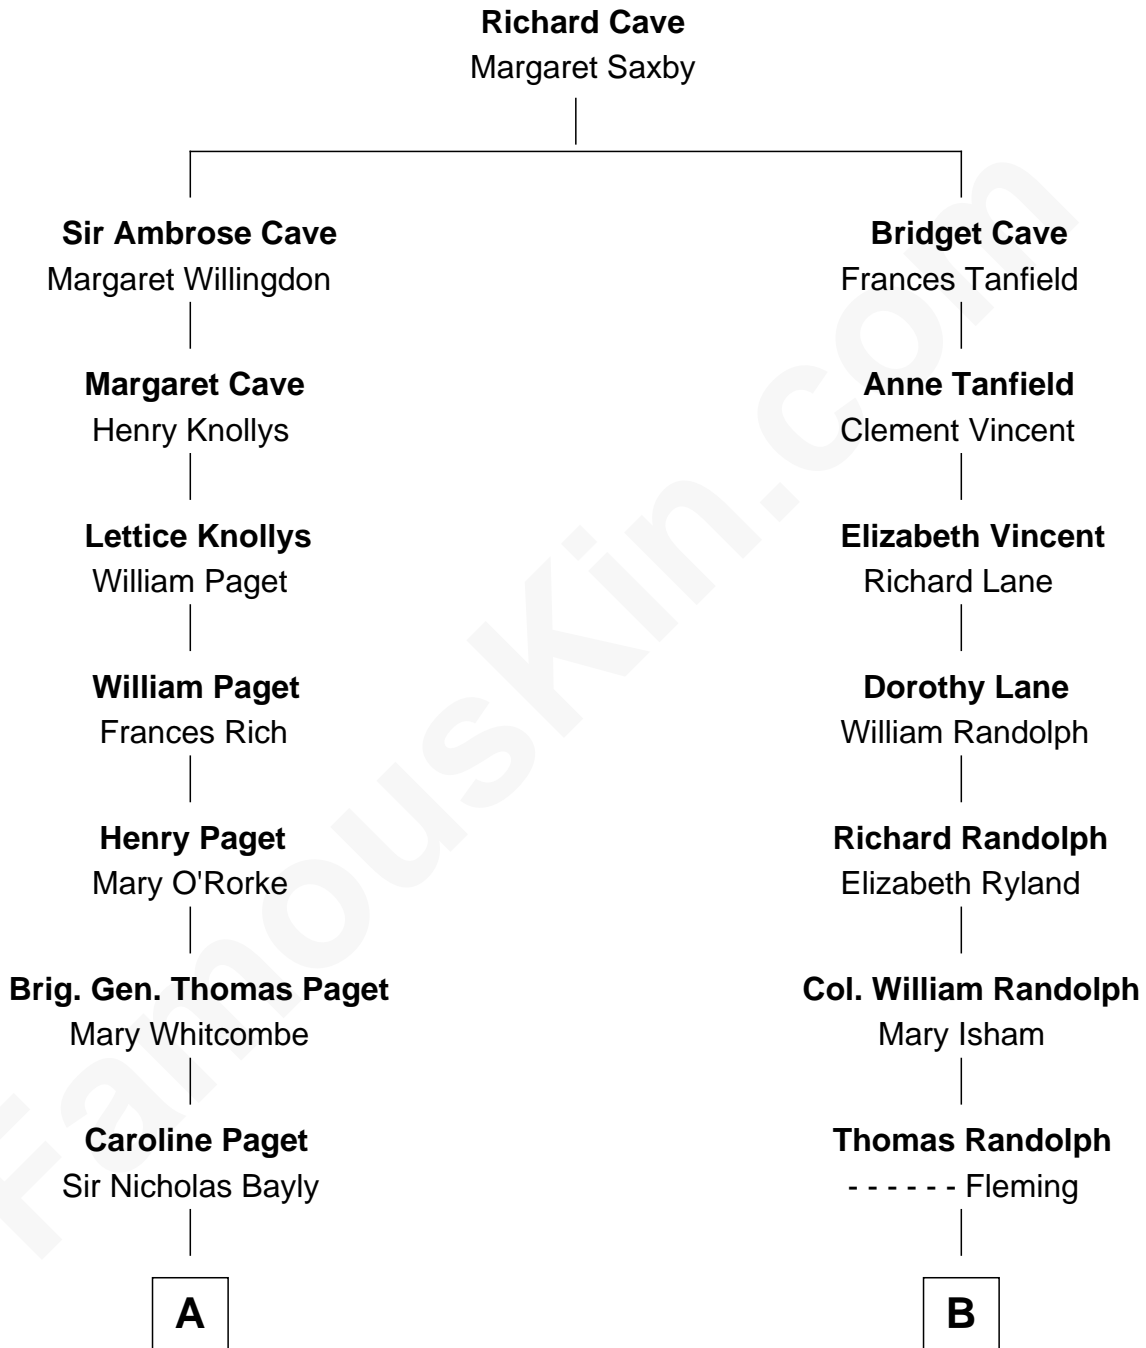

FamousKin.com

Relationship Chart of

Sir Winston Churchill

Prime Minister of the United Kingdom

9th cousin 3 times removed of

John Marshall

4th Chief Justice of the U.S. Supreme Court

A

Henry Bayly alias Paget

Jane Champagné

Jane Paget

George Stewart

Jane Stewart

Sir George Spencer-Churchill

Sir John Winston Spencer-Churchill

Frances Anne Emily Vane