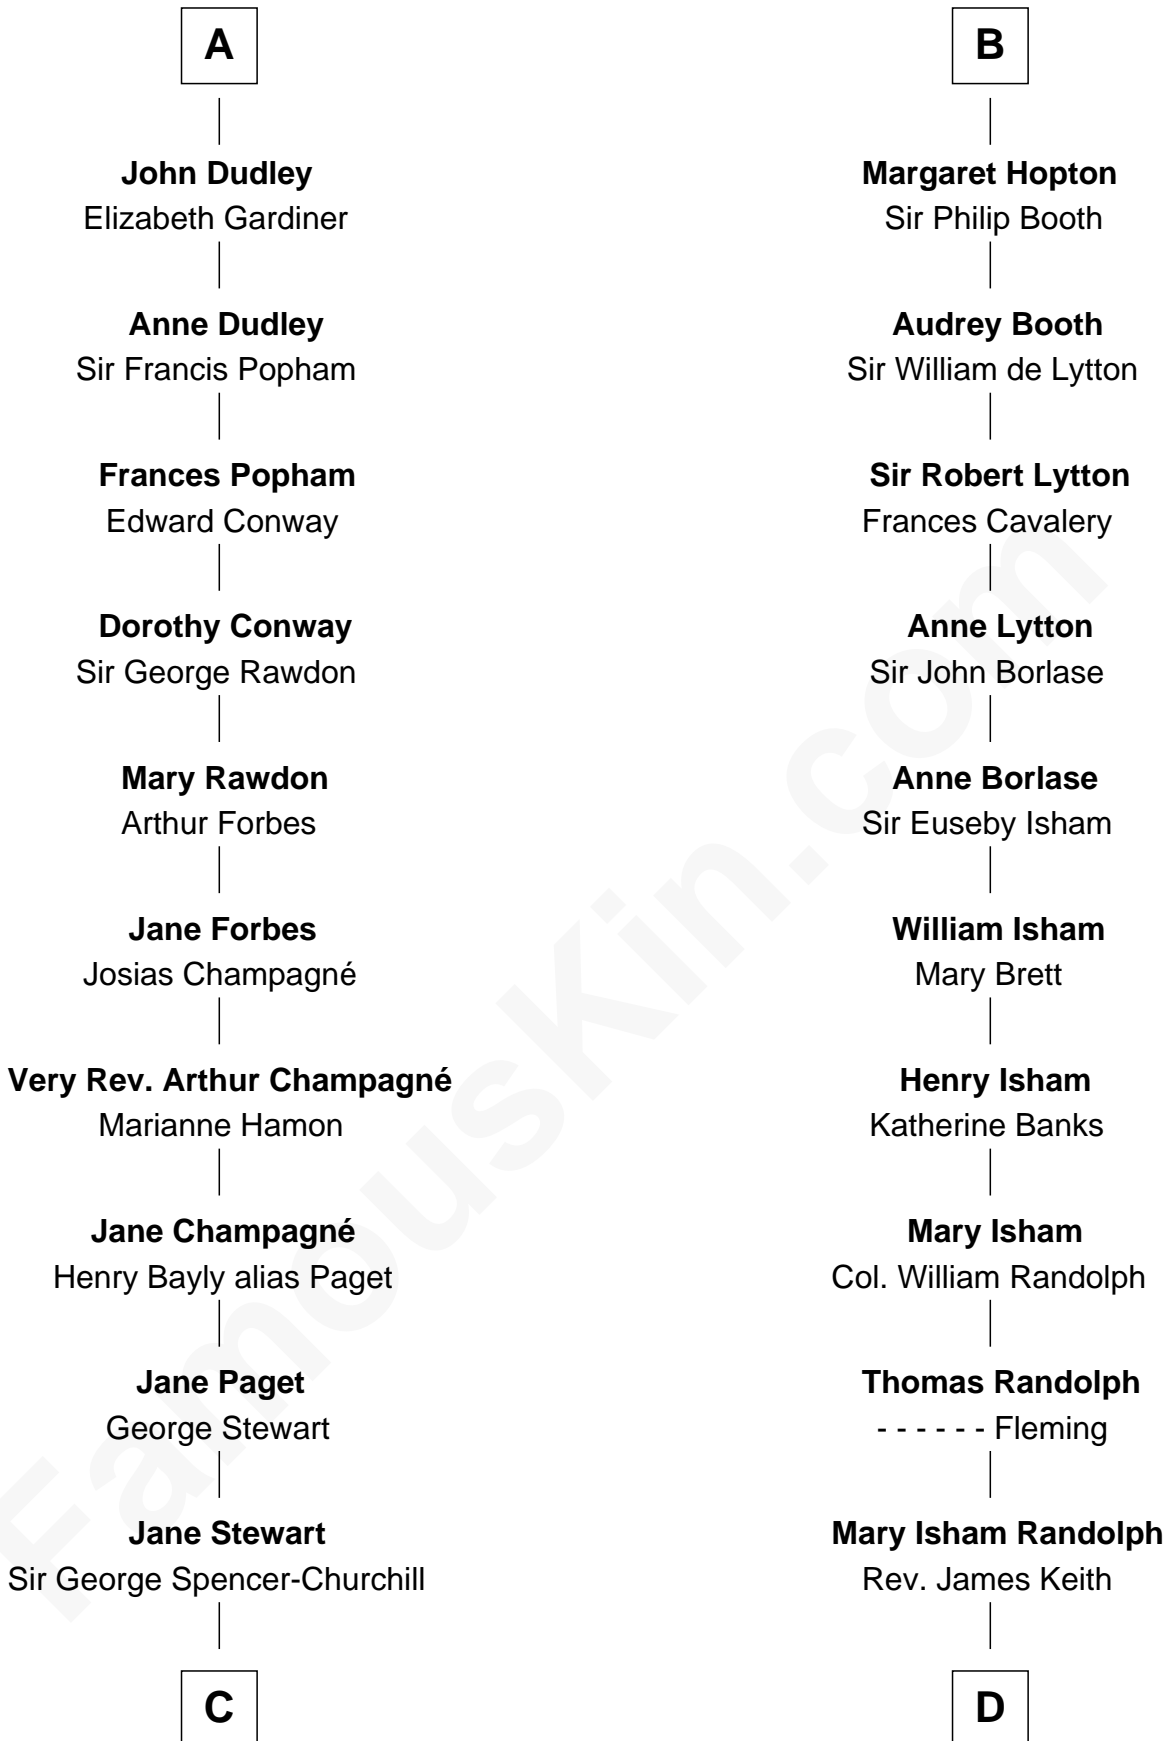

### Sir Winston Churchill

*Prime Minister of the United Kingdom*

18th cousin 1 time removed of

### John Marshall

*4th Chief Justice of the U.S. Supreme Court*

#### Sir William de Cantilupe

Eve de Braiose

**C**

**Sir John Winston Spencer-Churchill**

Frances Anne Emily Vane

**Randolph Henry Spencer-Churchill**

Jeanette Jerome

**Sir Winston Churchill**