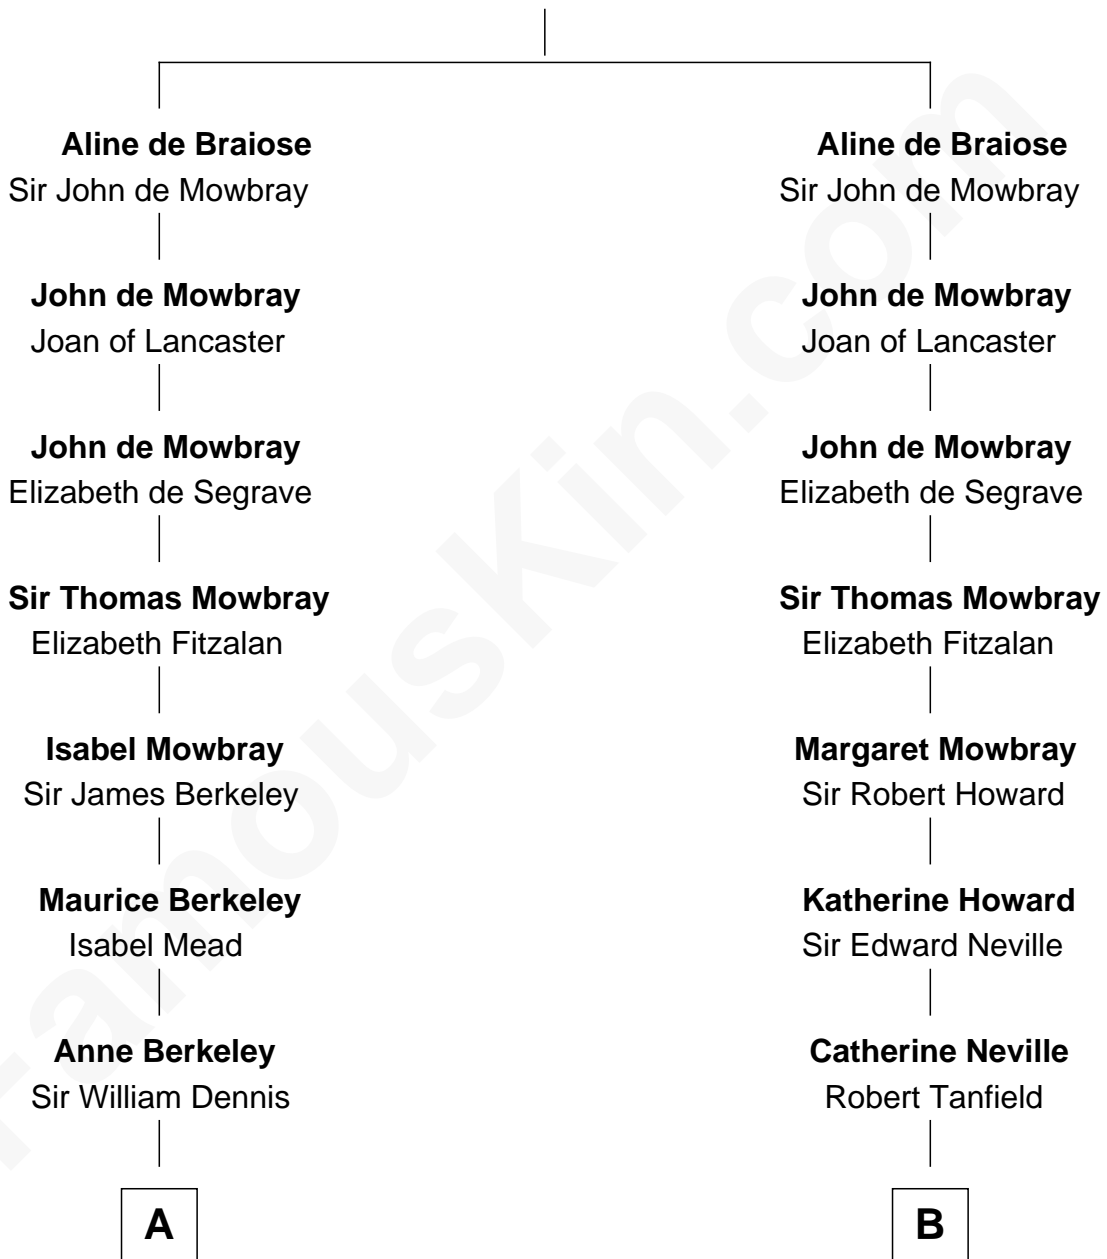

## Relationship Chart of

### Sir Winston Churchill

*Prime Minister of the United Kingdom*

**17th cousin 2 times removed of**

**John Marshall**

*4th Chief Justice of the U.S. Supreme Court*

**William de Braiose**

**C**

—  
**Frances Anne Emily Vane**  
Sir John Winston Spencer-Churchill

—  
**Randolph Henry Spencer-Churchill**  
Jeanette Jerome

—  
**Sir Winston Churchill**  
*Prime Minister of the United Kingdom*

FamousKin.com