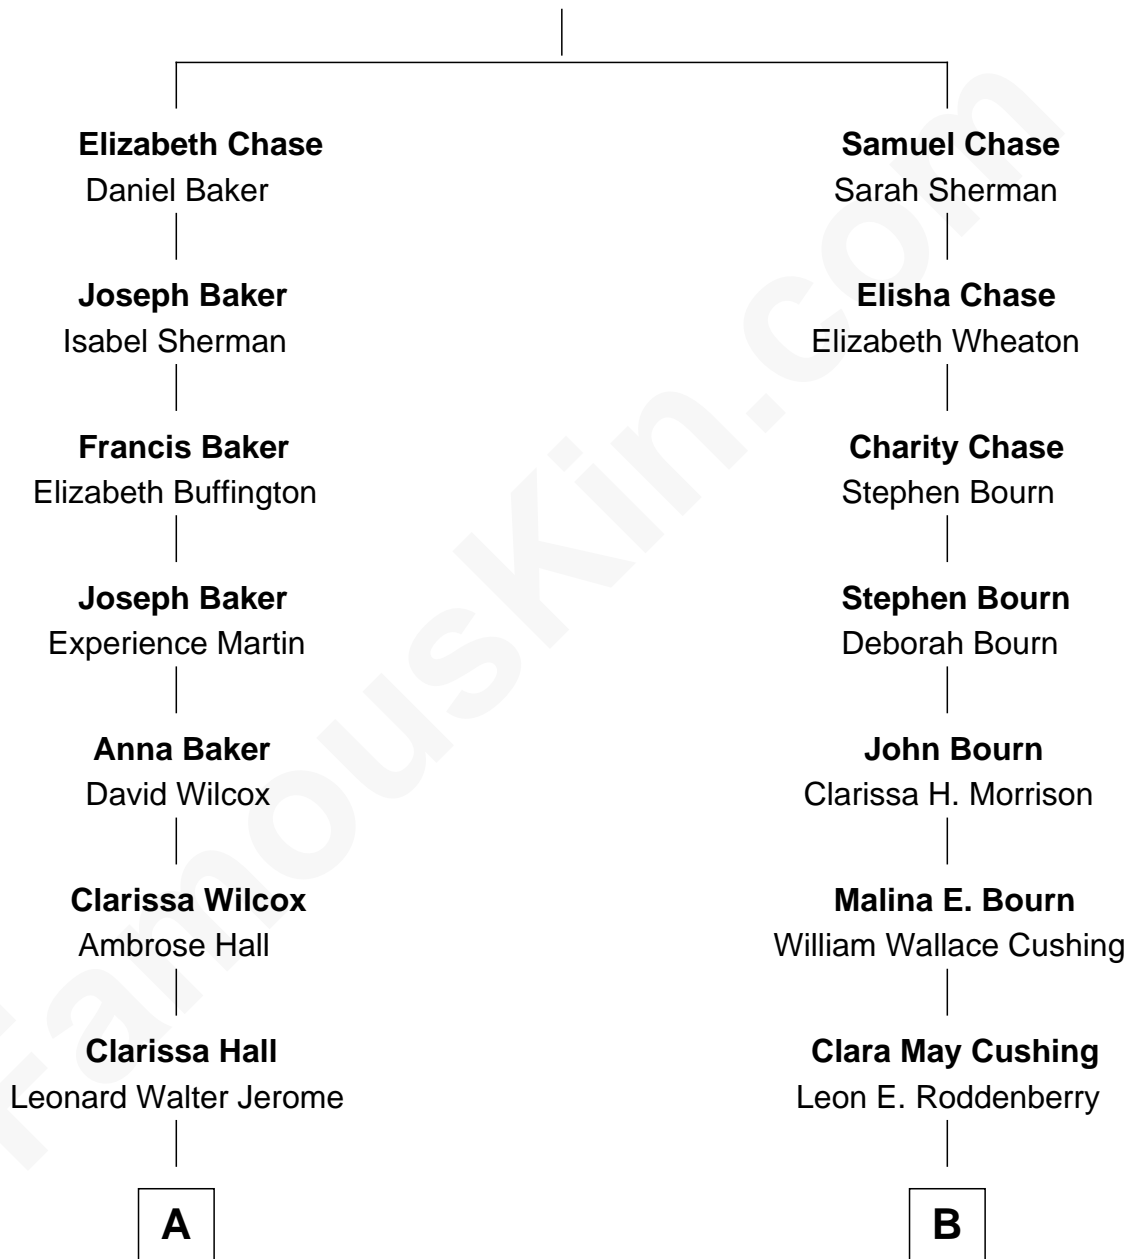

# FamousKin.com Relationship Chart of

**Sir Winston Churchill**

*Prime Minister of the United Kingdom*

8th cousin of

**Gene Roddenberry**

*Creator of Star Trek*

**William Chase**

**A**

**Jeanette Jerome**  
Randolph Henry Spencer-Churchill

**Sir Winston Churchill**  
*Prime Minister of the United Kingdom*

**B**

**Eugene Edward Roddenberry**  
Caroline Glen Golemon

**Gene Roddenberry**  
*Creator of Star Trek*