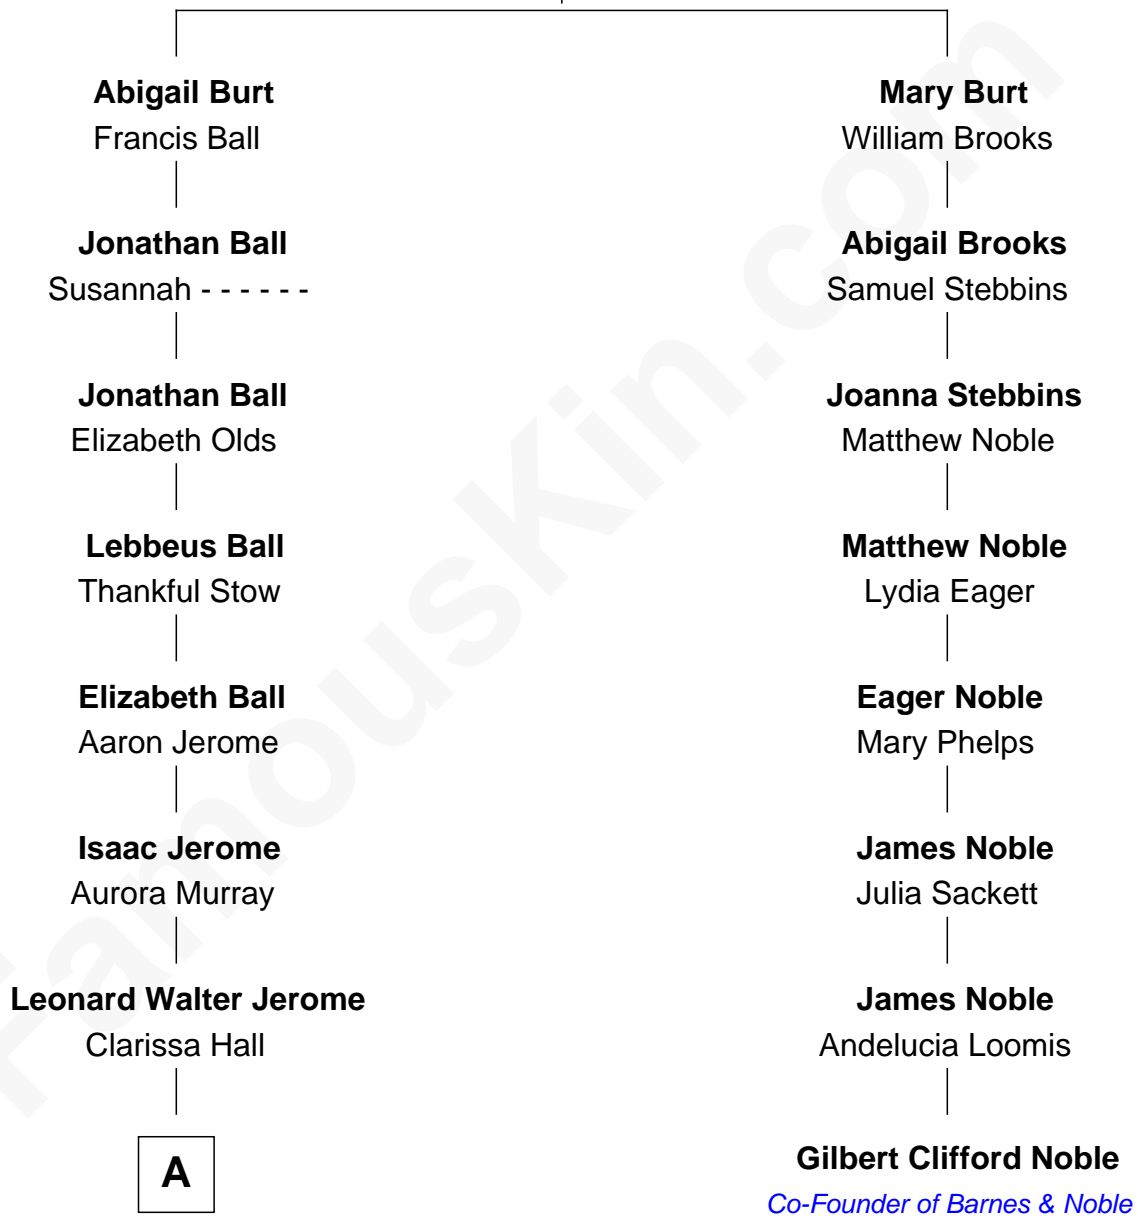

FamousKin.com

Relationship Chart of

Sir Winston Churchill

Prime Minister of the United Kingdom

7th cousin 1 time removed of

Gilbert Clifford Noble

Co-Founder of Barnes & Noble

Henry Burt
Eulalia Marche

A

—
Jeanette Jerome

Randolph Henry Spencer-Churchill

—
Sir Winston Churchill

Prime Minister of the United Kingdom

FamousKin.com