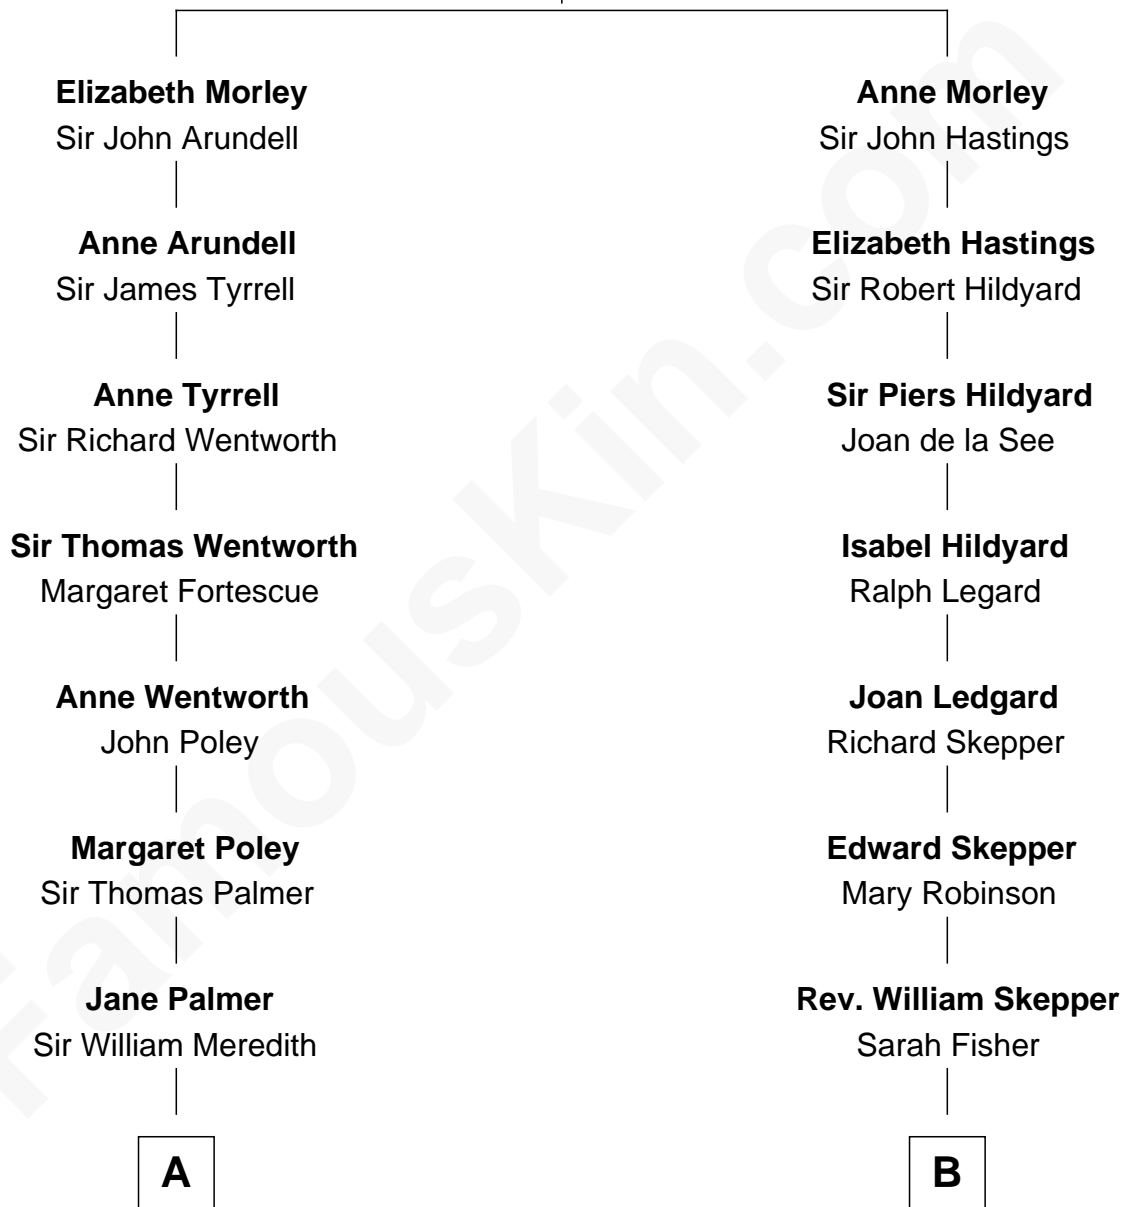

FamousKin.com Relationship Chart of

Sir Winston Churchill

Prime Minister of the United Kingdom

18th cousin of

Edward Norton

Movie Actor

Thomas Morley

Isabel de la Pole

C

Randolph Henry Spencer-Churchill

Jeanette Jerome

Sir Winston Churchill

Prime Minister of the United Kingdom

D

Edward Mower Norton

Lydia Robinson Rouse