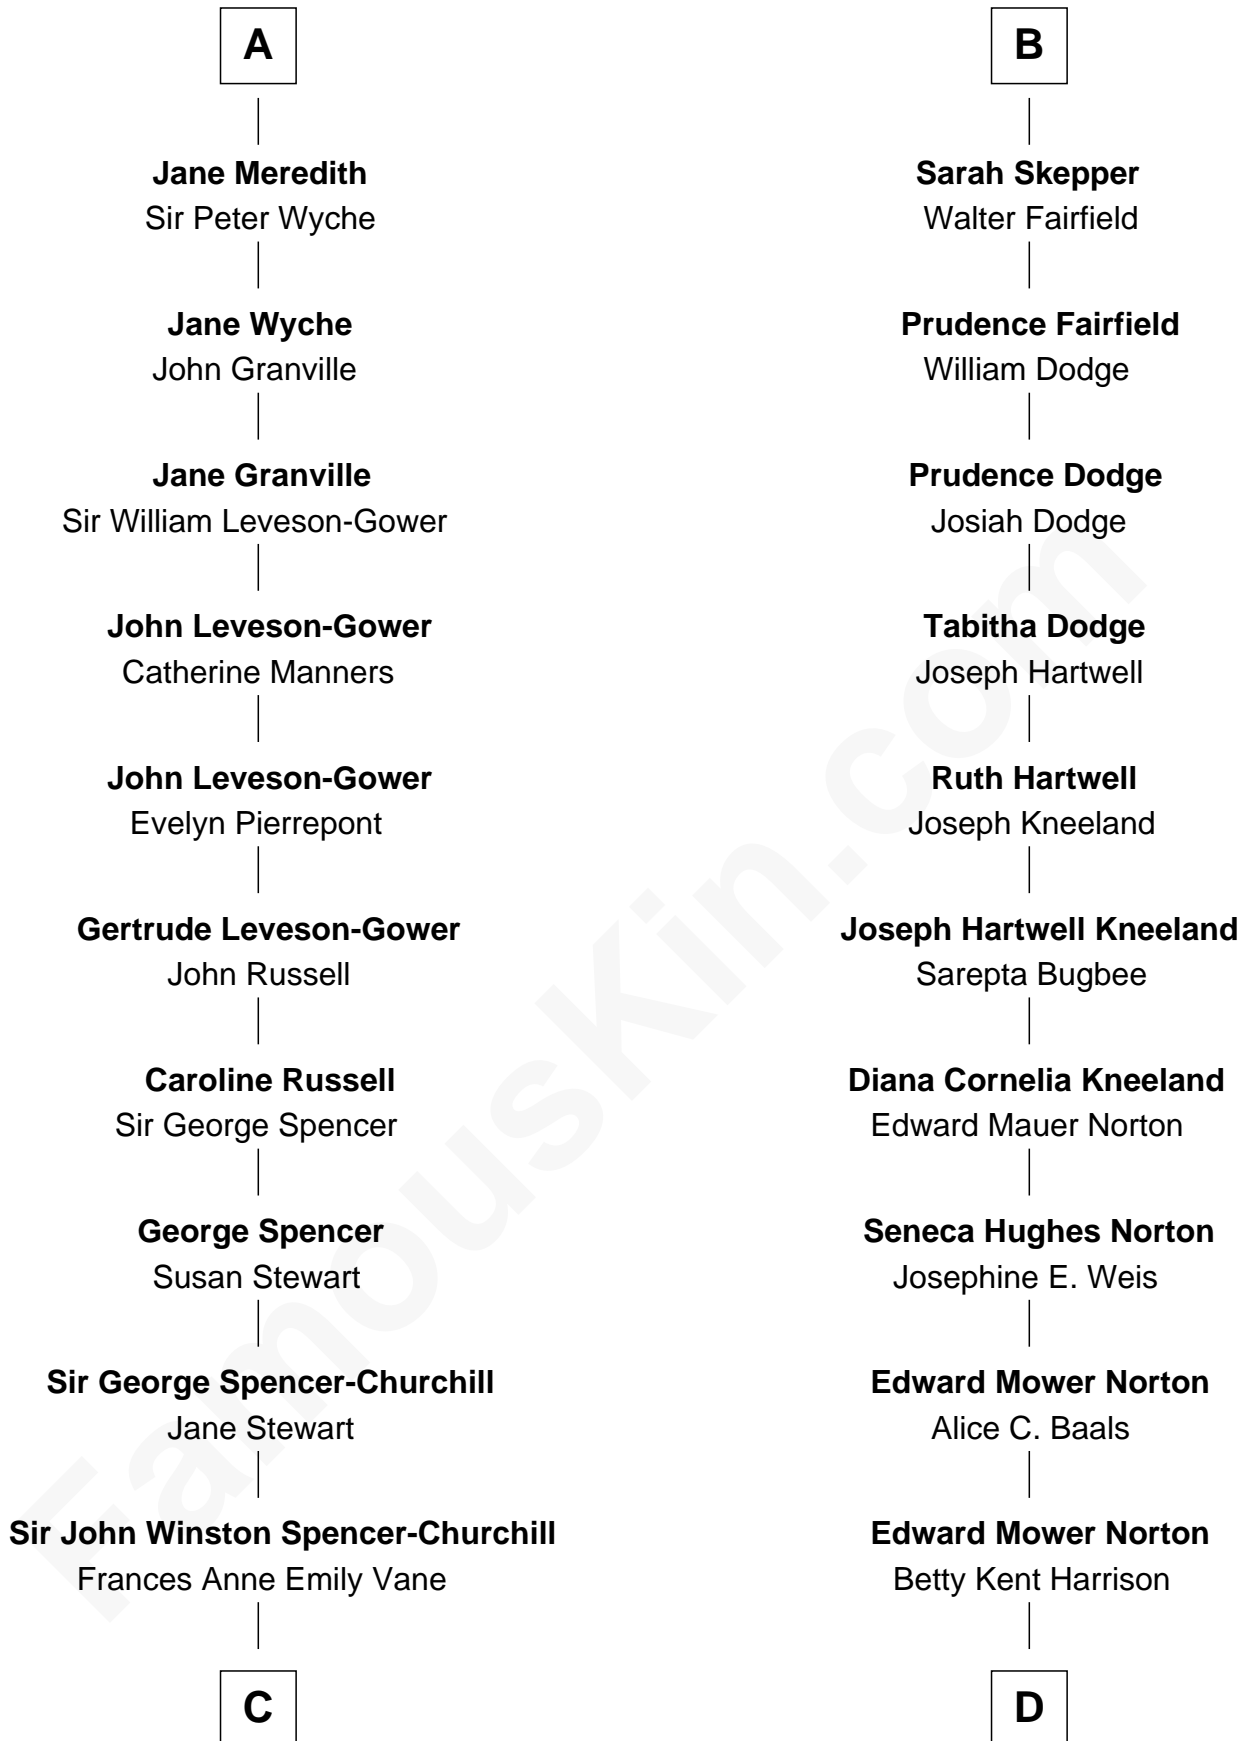

FamousKin.com Relationship Chart of

Sir Winston Churchill

Prime Minister of the United Kingdom

18th cousin of

Edward Norton

Movie Actor

Thomas Morley

Isabel de la Pole

C

Randolph Henry Spencer-Churchill

Jeanette Jerome

Sir Winston Churchill

Prime Minister of the United Kingdom

D

Edward Mower Norton

Lydia Robinson Rouse