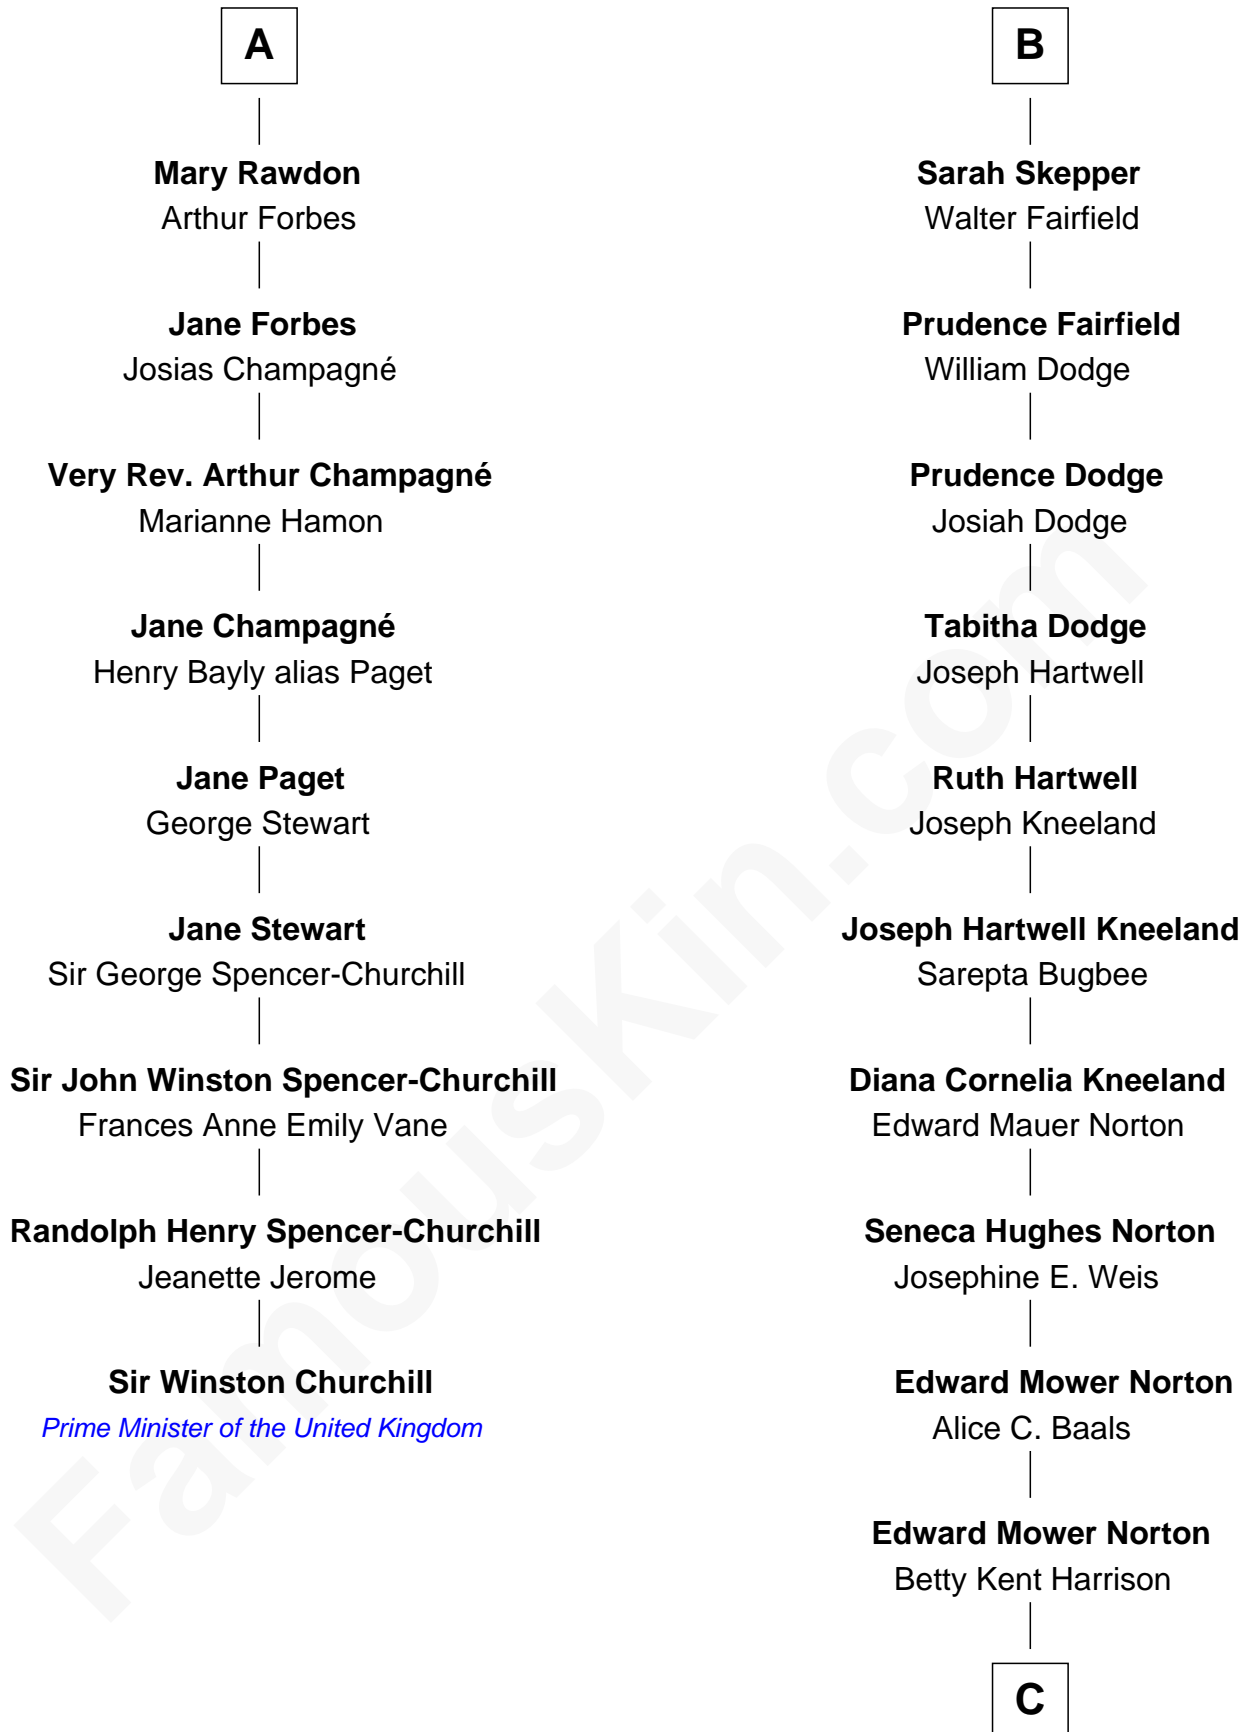

FamousKin.com

Relationship Chart of

Sir Winston Churchill

Prime Minister of the United Kingdom

15th cousin 3 times removed of

Edward Norton

Movie Actor

Sir John Clifford

Elizabeth Percy

C

Edward Mower Norton

Lydia Robinson Rouse

Edward Norton

Movie Actor

FamousKin.com