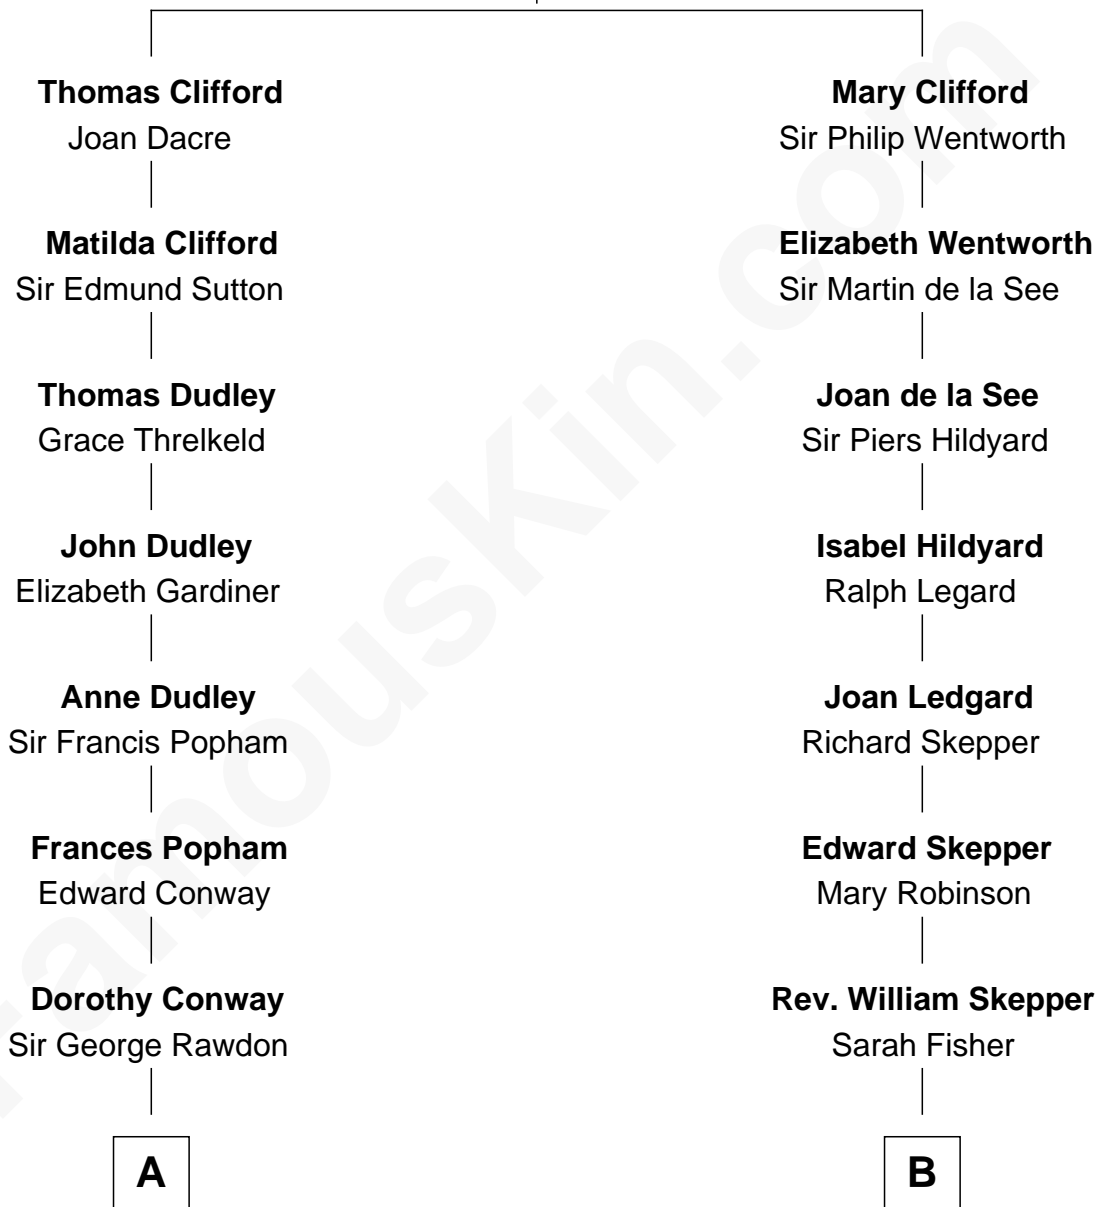

FamousKin.com

Relationship Chart of

Sir Winston Churchill

Prime Minister of the United Kingdom

15th cousin 3 times removed of

Edward Norton

Movie Actor

Sir John Clifford

Elizabeth Percy

C

Edward Mower Norton

Lydia Robinson Rouse

Edward Norton

Movie Actor

FamousKin.com