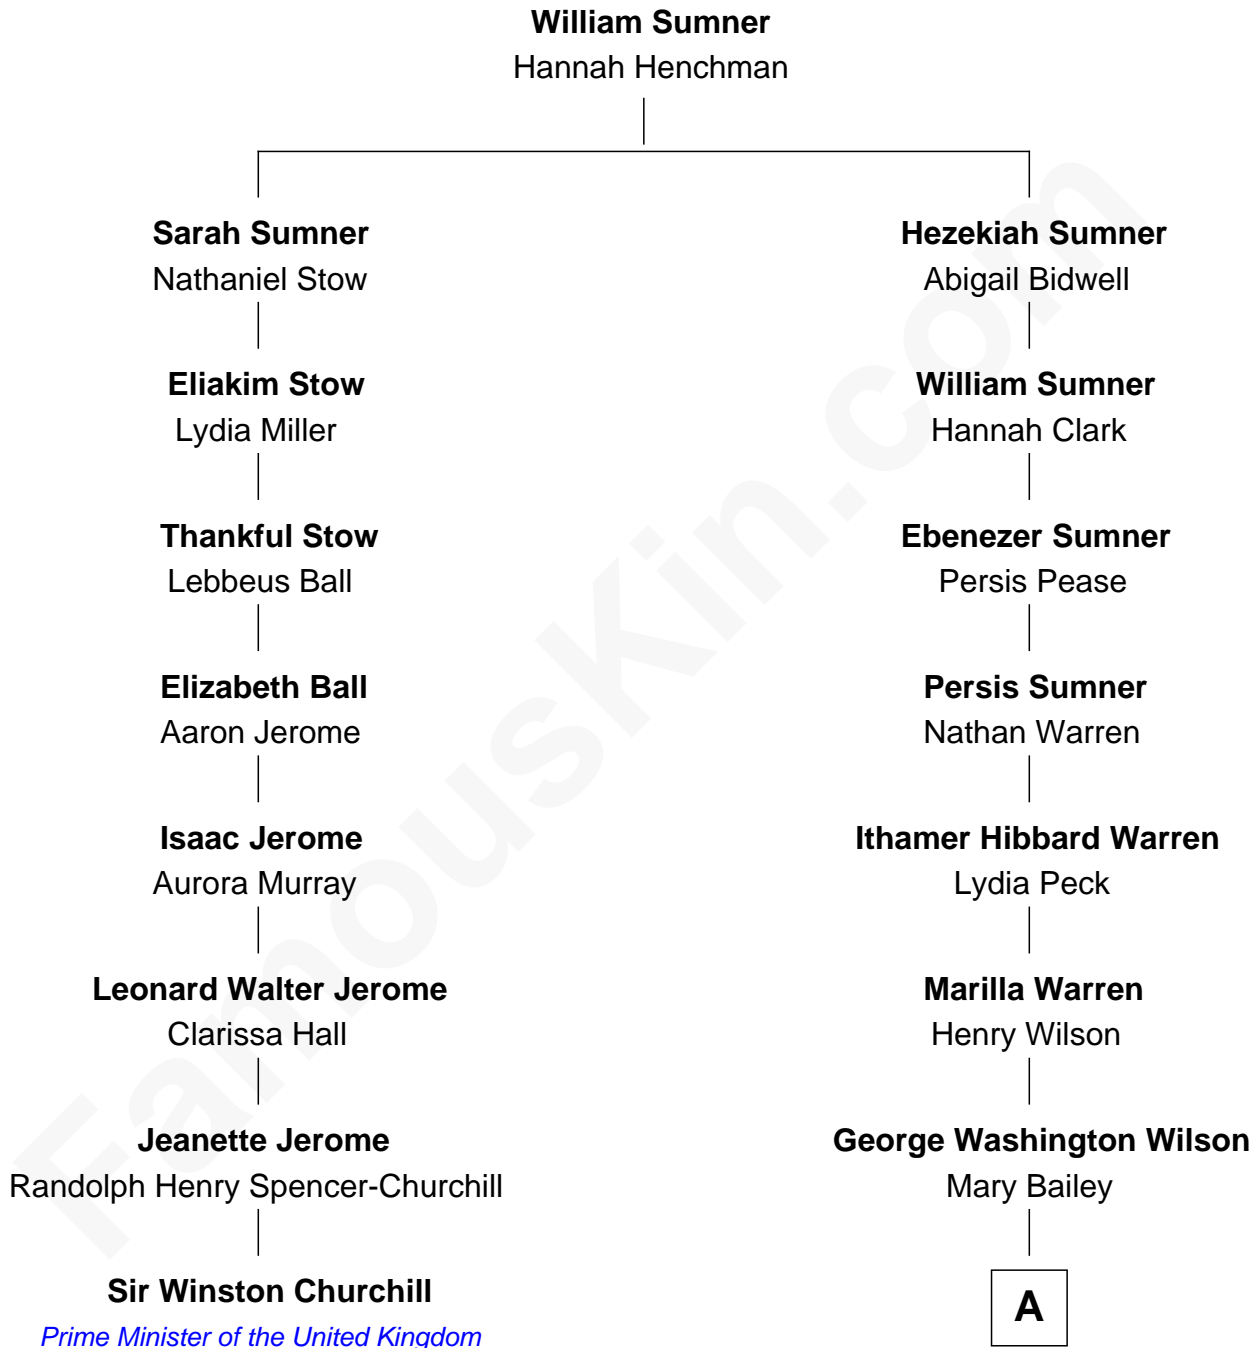

## Relationship Chart of

### Sir Winston Churchill

*Prime Minister of the United Kingdom*

7th cousin 4 times removed of

**Kevin Love**

*NBA All-Star Player*

**A**

**William Henry Wilson**

Alta Lenora Chitwood

**William Coral Wilson**

Edith Sophia Sthole

**Emily Glee Wilson**

Edward Milton Love

**Stanley Sthole Love**

Karen McCartney

**Kevin Love**

*NBA All-Star Player*