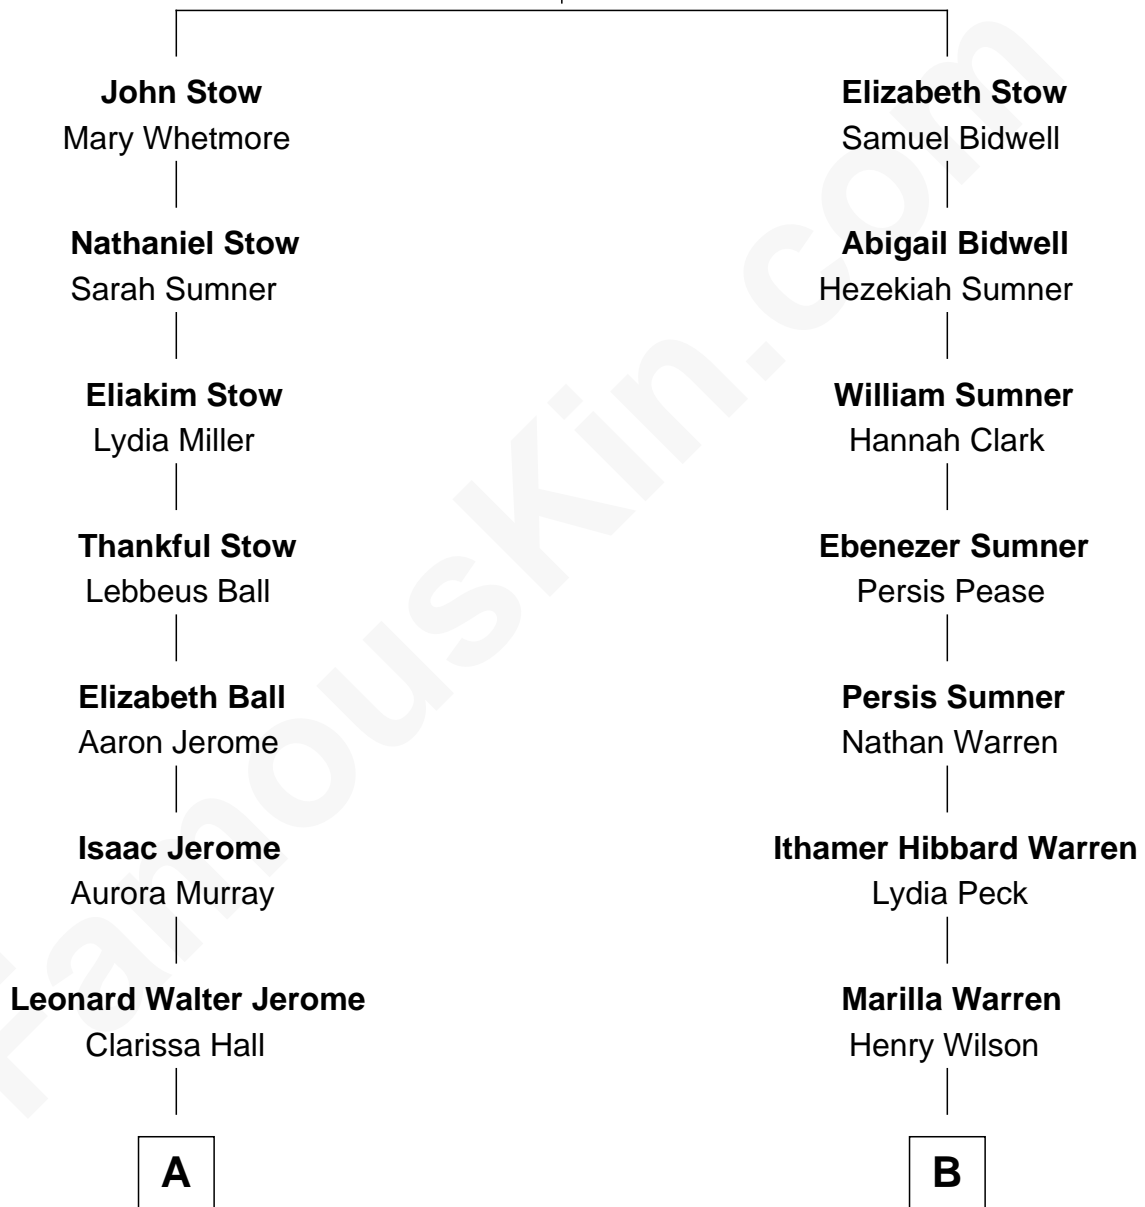

## Relationship Chart of

### Sir Winston Churchill

Prime Minister of the United Kingdom

8th cousin 4 times removed of

**Kevin Love**

NBA All-Star Player

**Thomas Stow**

Mary Griggs

**A**

**Jeanette Jerome**  
Randolph Henry Spencer-Churchill

**Sir Winston Churchill**  
*Prime Minister of the United Kingdom*

**B**

**George Washington Wilson**  
Mary Bailey

**William Henry Wilson**  
Alta Lenora Chitwood