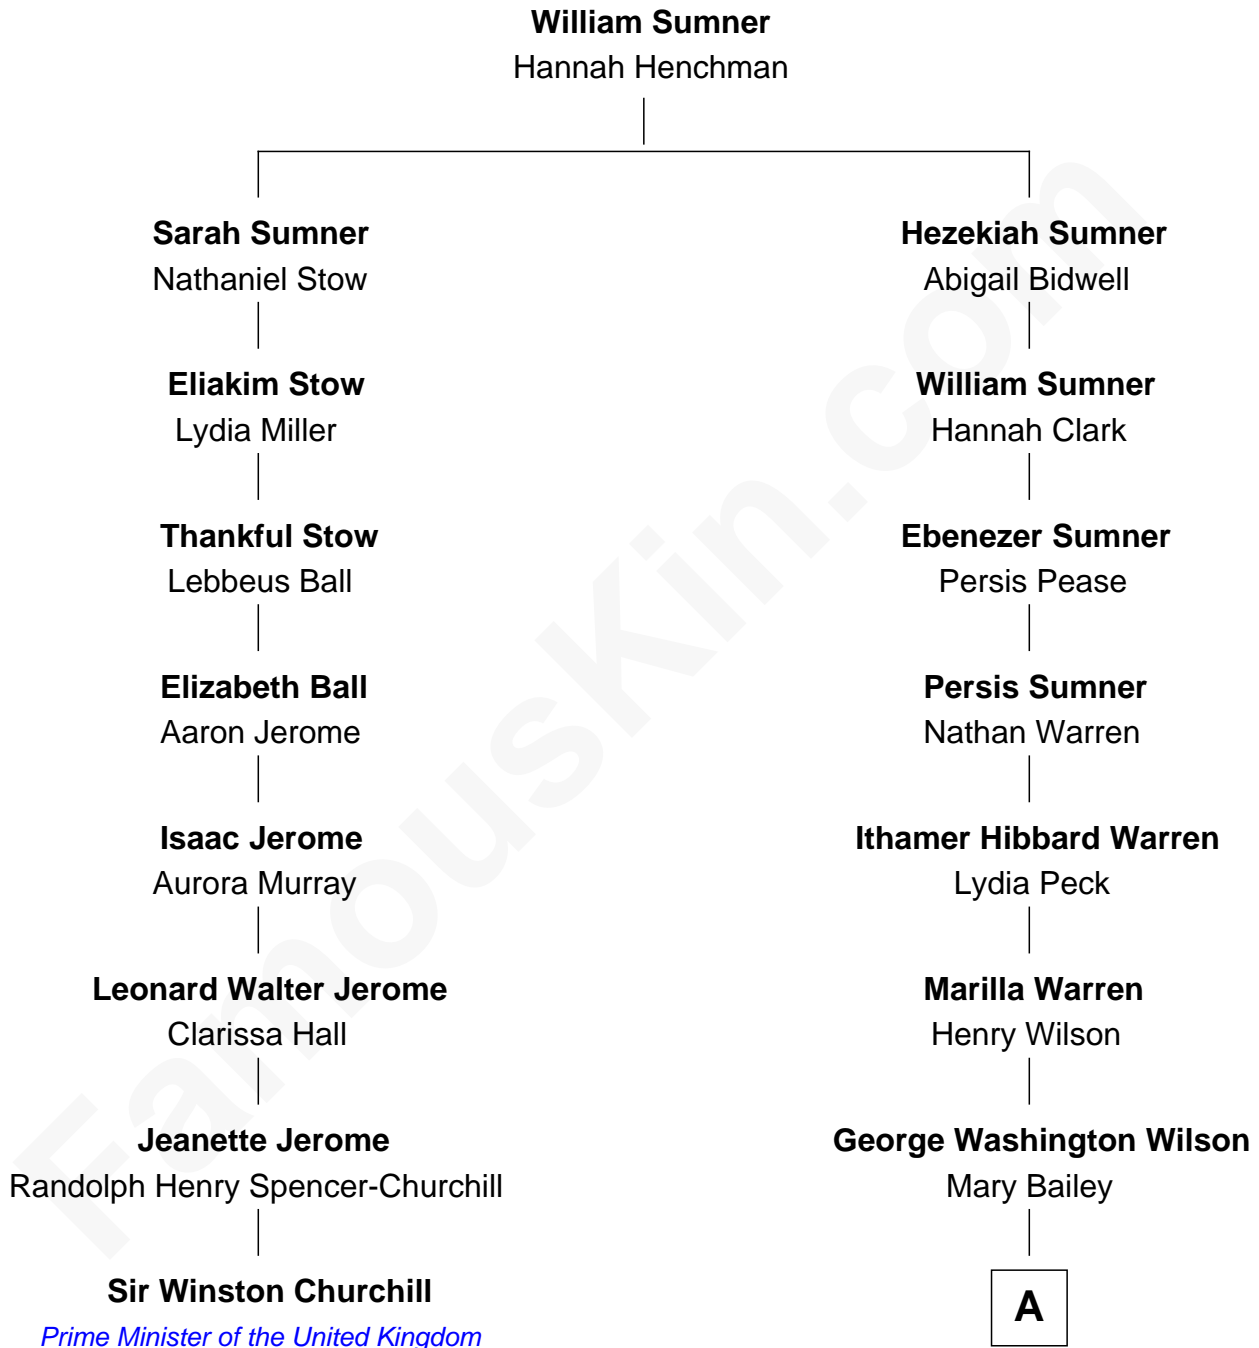

FamousKin.com

Relationship Chart of

Sir Winston Churchill

Prime Minister of the United Kingdom

7th cousin 3 times removed of

Mike Love

Co-Founder of The Beach Boys

A

|
William Henry Wilson

Alta Lenora Chitwood

|
William Coral Wilson

Edith Sophia Sthole

|
Emily Glee Wilson

Edward Milton Love

|
Mike Love

Co-Founder of The Beach Boys