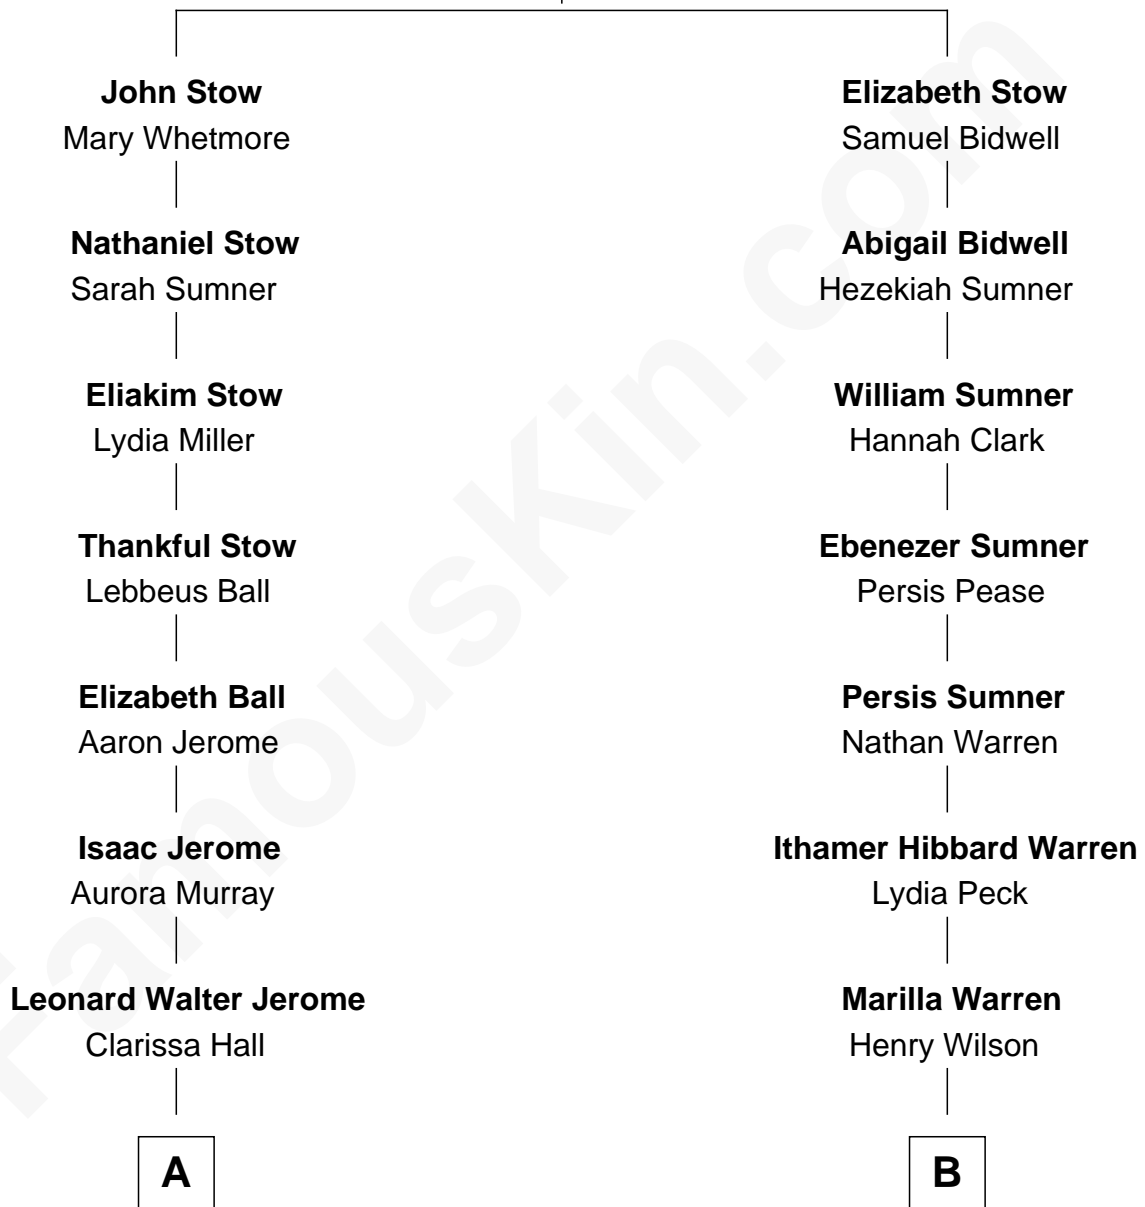

FamousKin.com

Relationship Chart of

Sir Winston Churchill

Prime Minister of the United Kingdom

8th cousin 3 times removed of

Mike Love

Co-Founder of The Beach Boys

Thomas Stow

Mary Griggs

A

Jeanette Jerome
Randolph Henry Spencer-Churchill

Sir Winston Churchill
Prime Minister of the United Kingdom

B

George Washington Wilson
Mary Bailey

William Henry Wilson
Alta Lenora Chitwood

William Coral Wilson
Edith Sophia Sthole