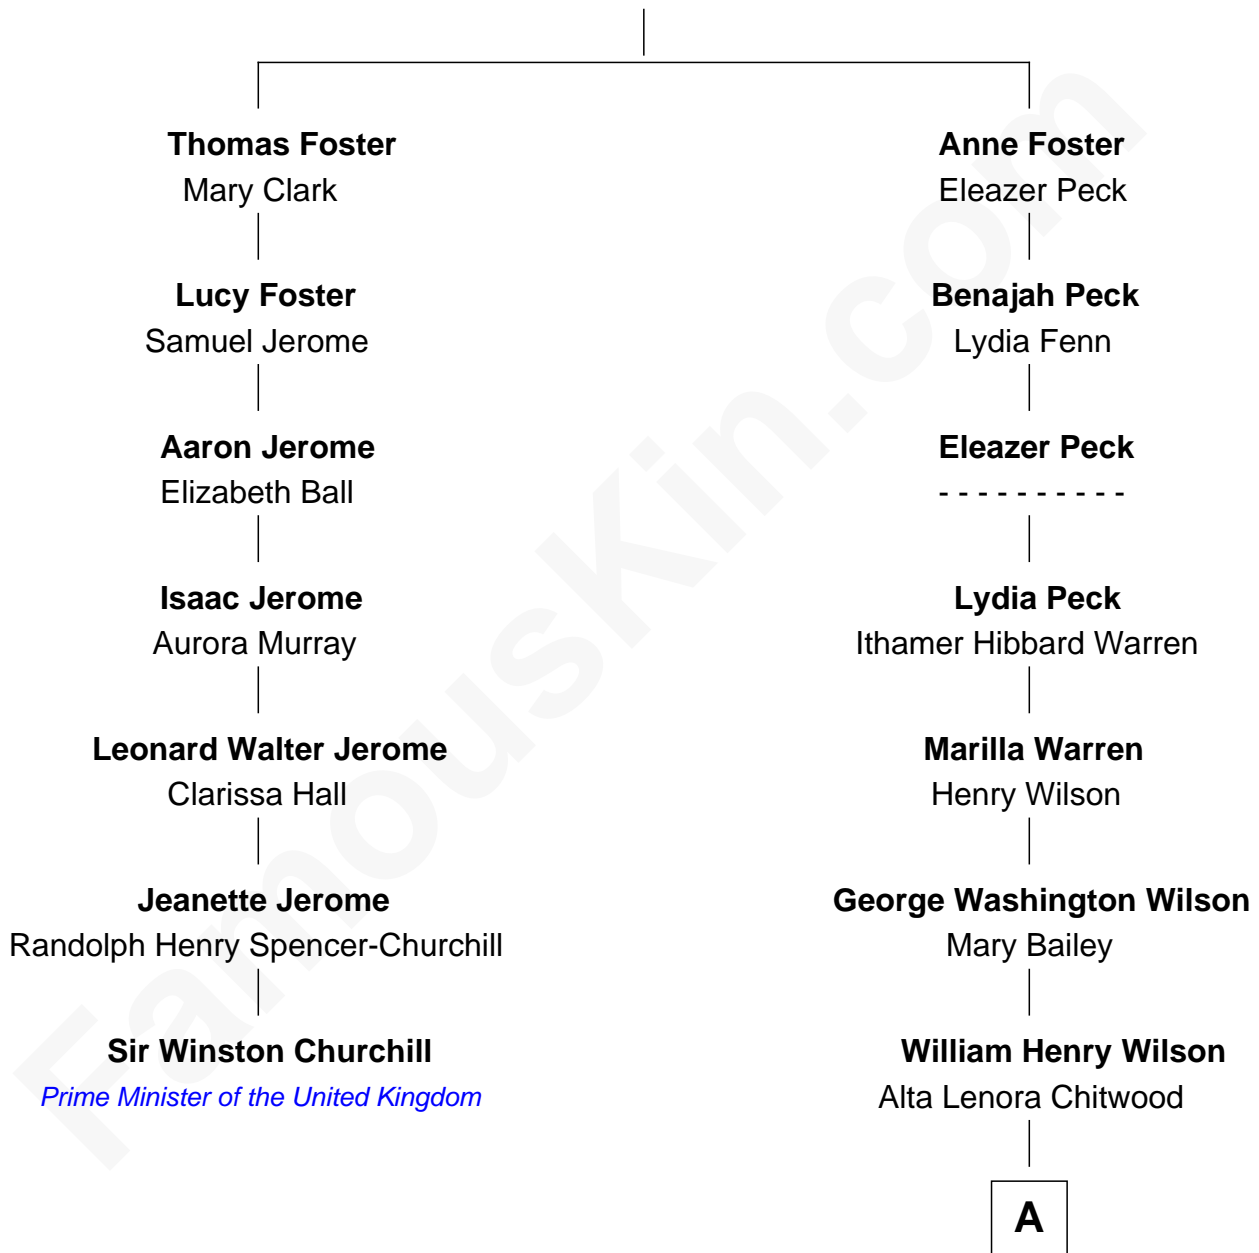

FamousKin.com

Relationship Chart of

Sir Winston Churchill

Prime Minister of the United Kingdom

6th cousin 3 times removed of

Mike Love

Co-Founder of The Beach Boys

Bartholomew Foster

A

|
William Coral Wilson

Edith Sophia Sthole

|
Emily Glee Wilson

Edward Milton Love

|
Mike Love

Co-Founder of The Beach Boys

FamousKin.com