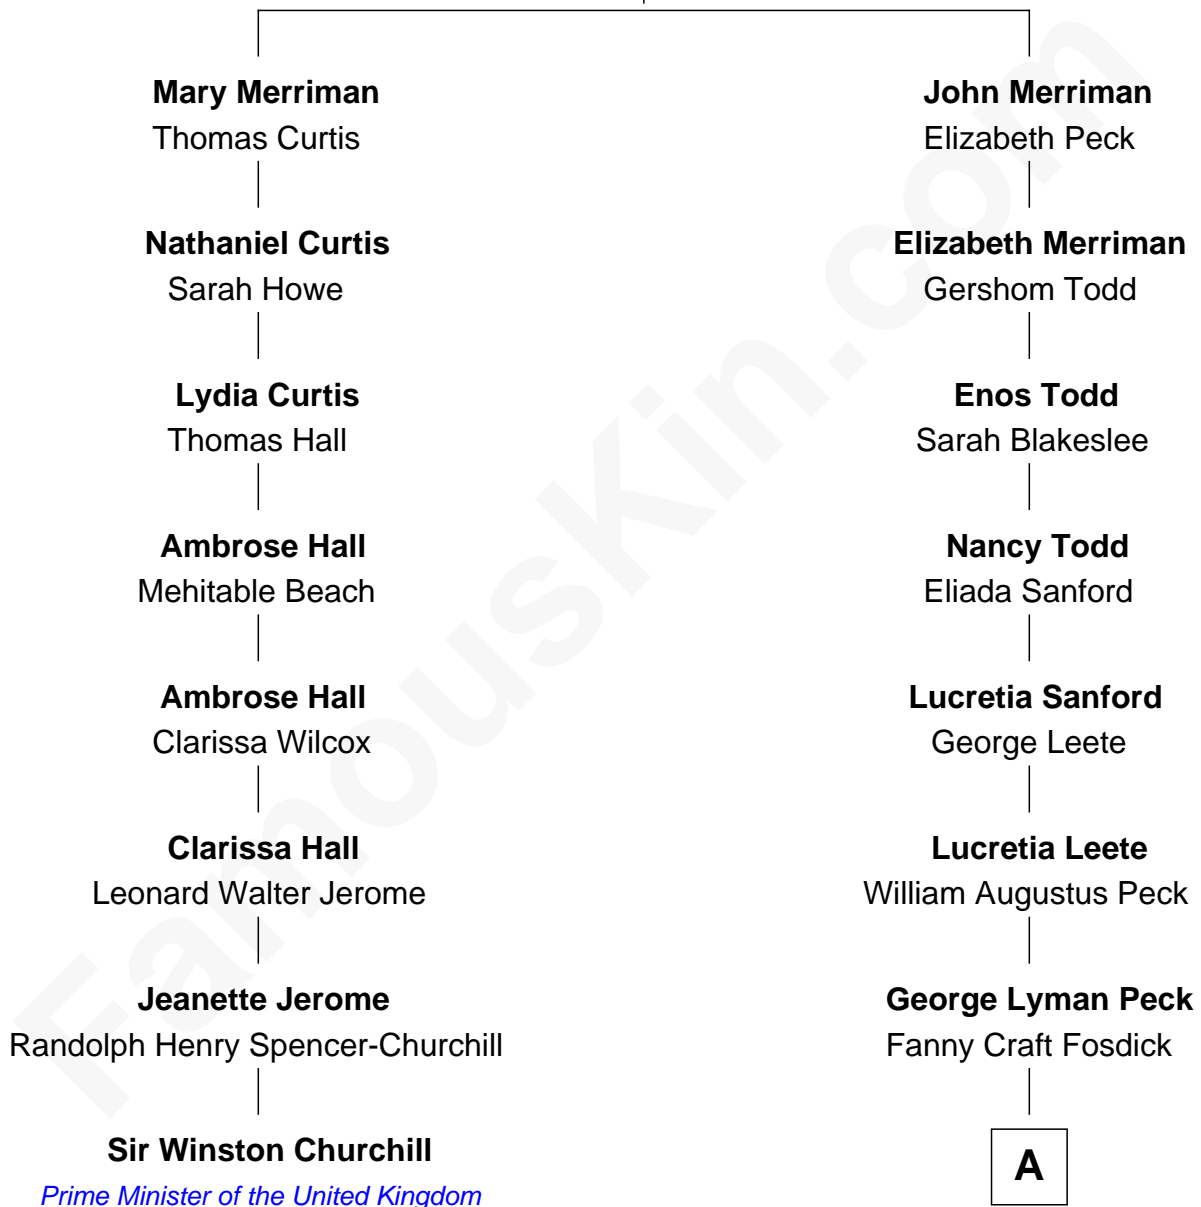

### Sir Winston Churchill

*Prime Minister of the United Kingdom*

7th cousin 3 times removed of

**Mizuo Peck**

*TV and Movie Actress*

**Nathaniel Merriman**

Joan - - - - -

**A**