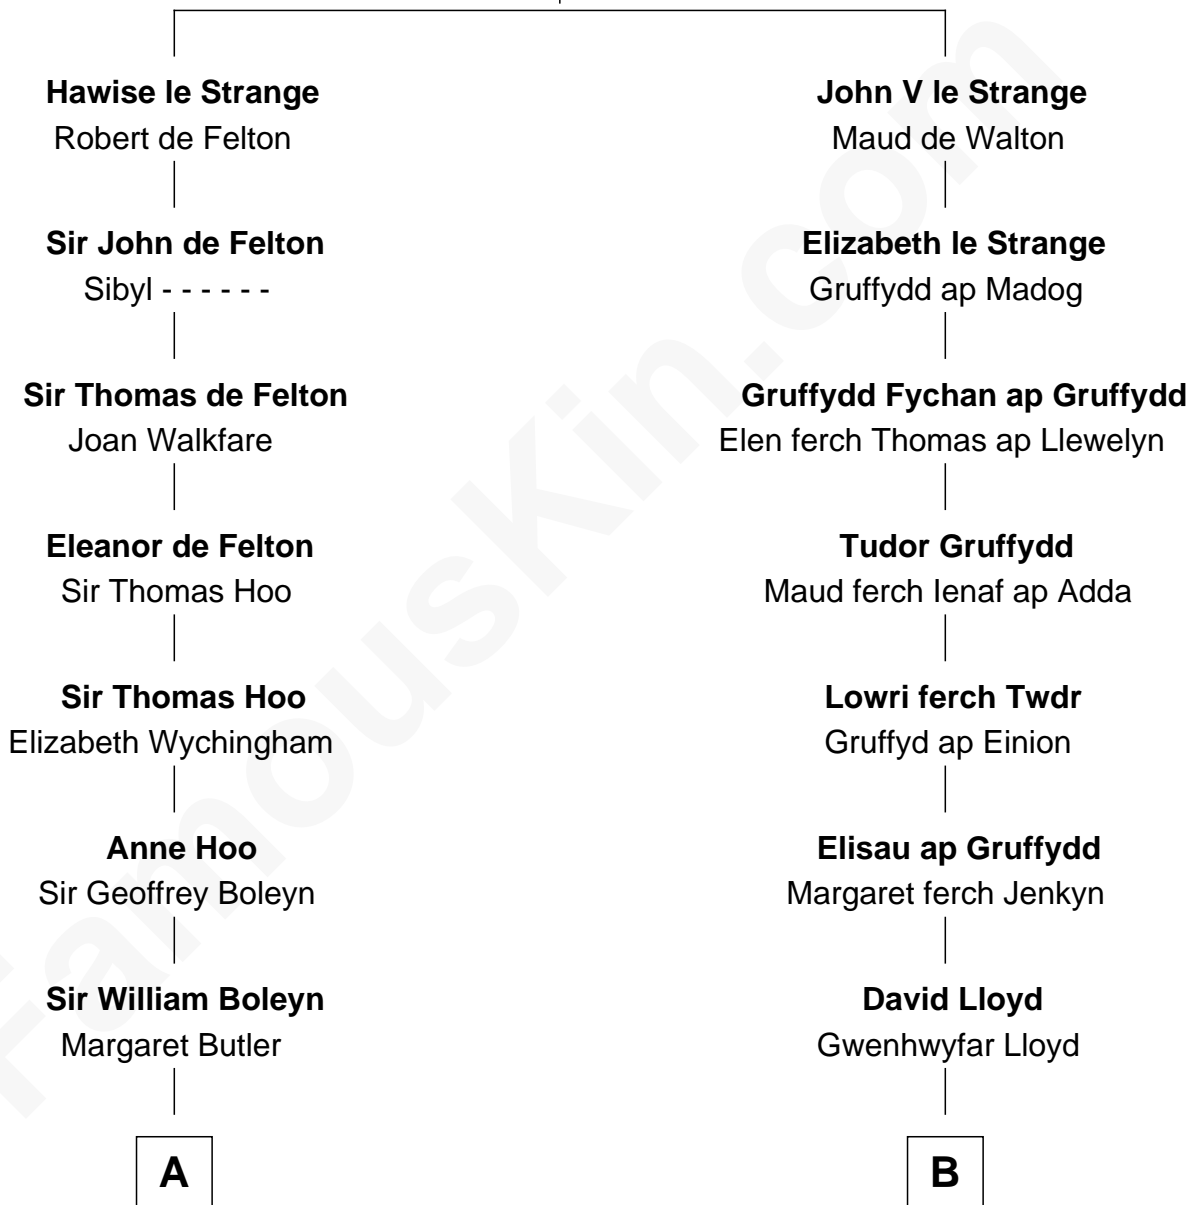

FamousKin.com

Relationship Chart of

Sir Winston Churchill

Prime Minister of the United Kingdom

21st cousin of

Mizuo Peck

TV and Movie Actress

John IV le Strange

Joan de Somery

C

Jane Paget
George Stewart

Jane Stewart
Sir George Spencer-Churchill

Sir John Winston Spencer-Churchill
Frances Anne Emily Vane

Randolph Henry Spencer-Churchill
Jeanette Jerome

Sir Winston Churchill
Prime Minister of the United Kingdom