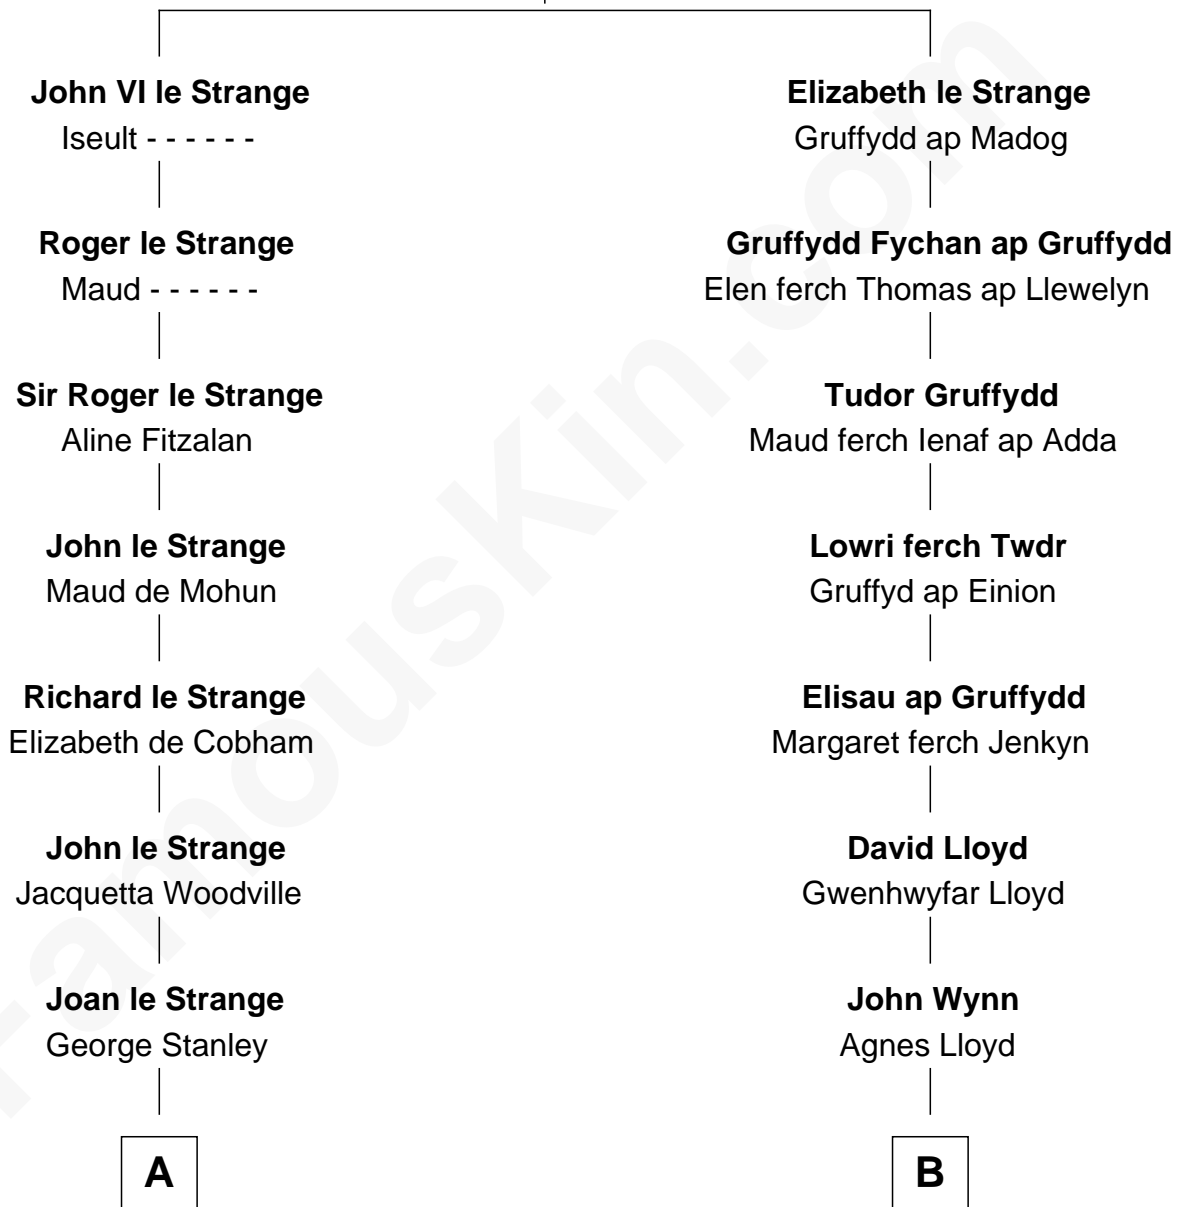

FamousKin.com

Relationship Chart of

Sir Winston Churchill

Prime Minister of the United Kingdom

20th cousin 1 time removed of

Mizuo Peck

TV and Movie Actress

John V le Strange

Maud de Walton

C

George Spencer
Susan Stewart

Sir George Spencer-Churchill
Jane Stewart

Sir John Winston Spencer-Churchill
Frances Anne Emily Vane

Randolph Henry Spencer-Churchill
Jeanette Jerome

Sir Winston Churchill
Prime Minister of the United Kingdom