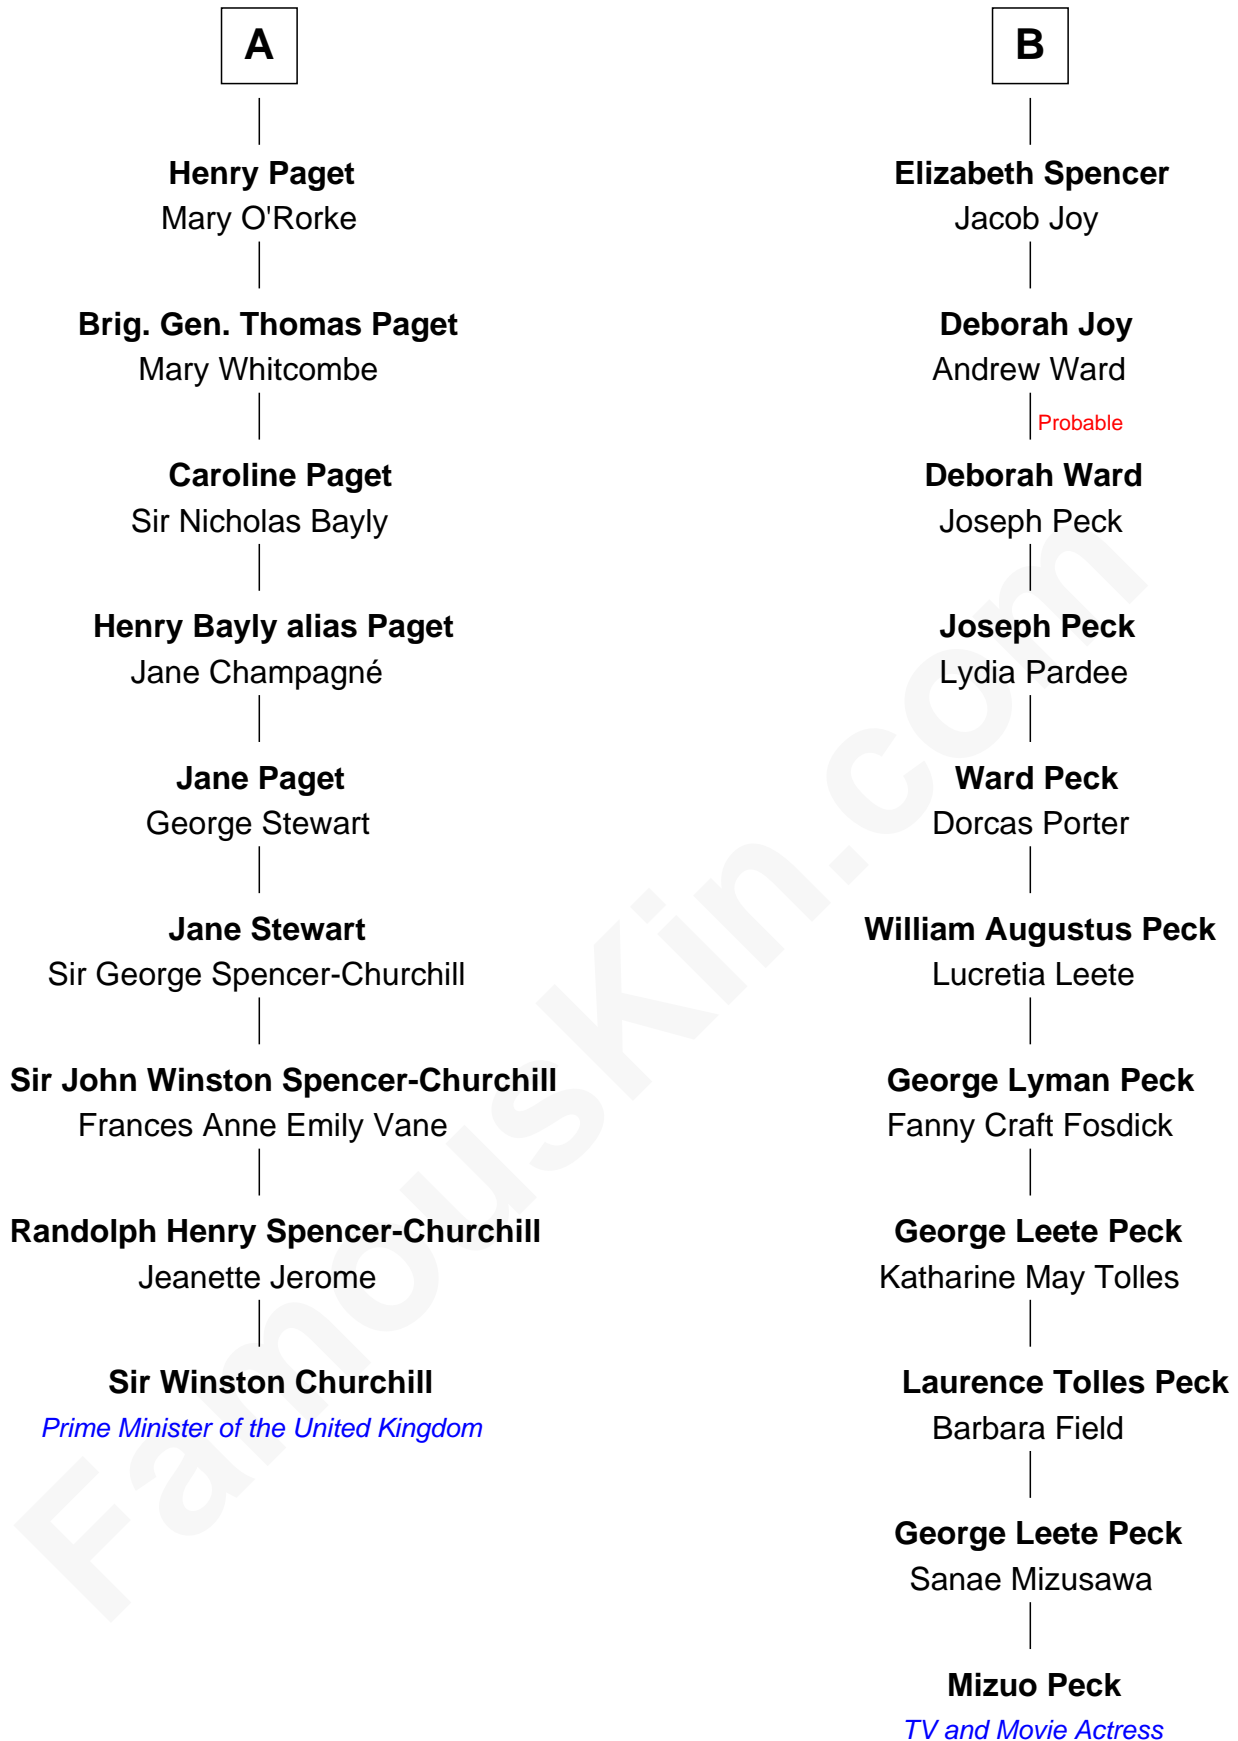

FamousKin.com

Relationship Chart of

Sir Winston Churchill

Prime Minister of the United Kingdom

15th cousin 2 times removed of

Mizuo Peck

TV and Movie Actress

Sir Nicholas Poyntz

Elizabeth Mill

Mizuo Peck photo by [David Shankbone](#) ([CC BY-SA 3.0](#))