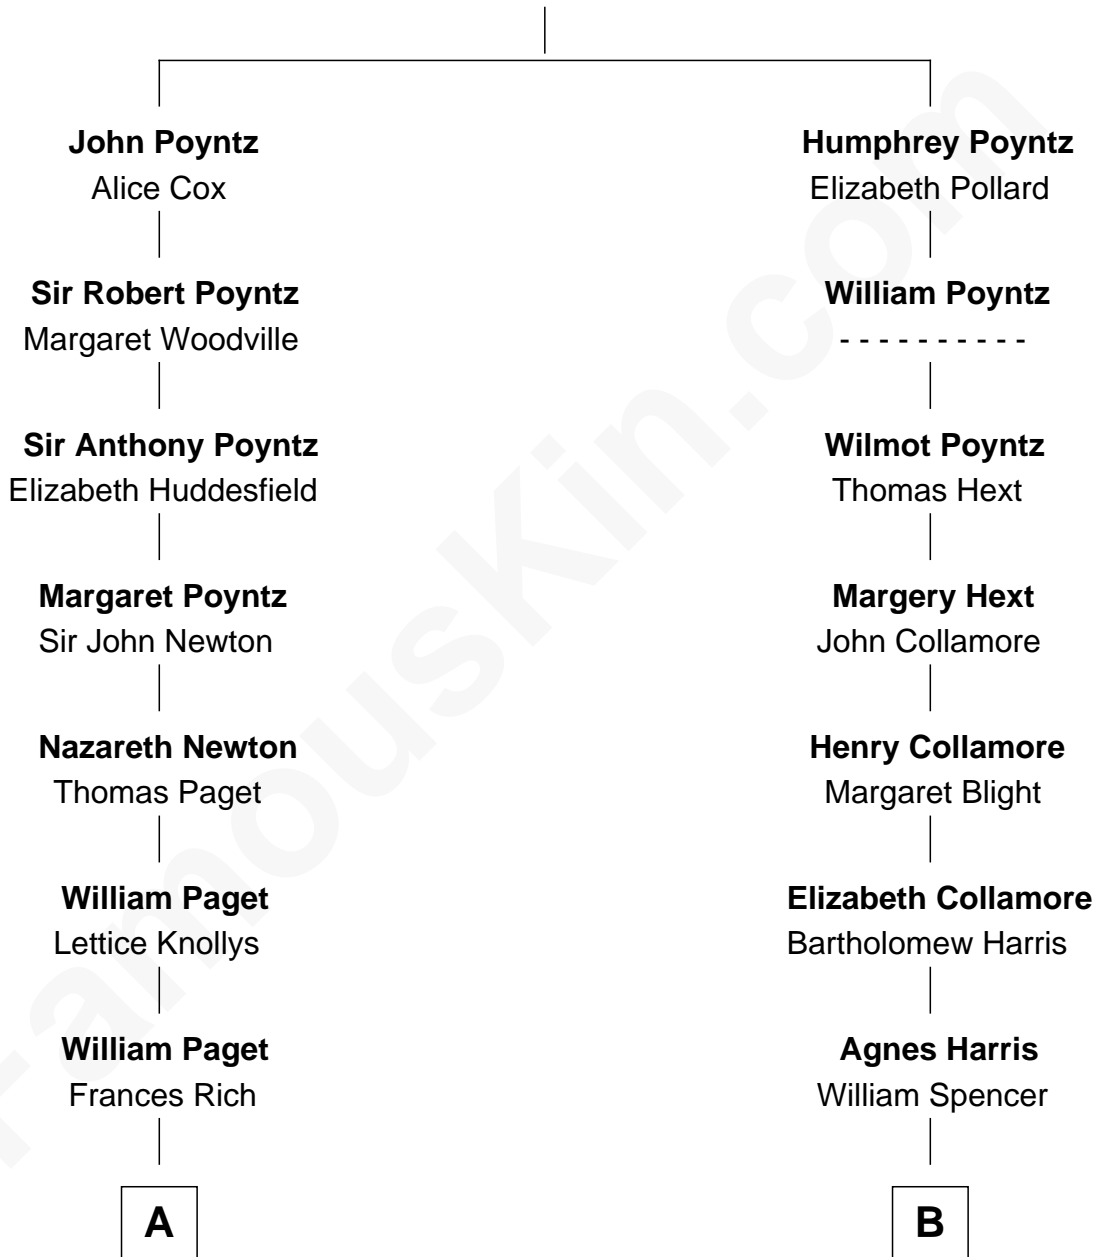

FamousKin.com

Relationship Chart of

Sir Winston Churchill

Prime Minister of the United Kingdom

15th cousin 2 times removed of

Mizuo Peck

TV and Movie Actress

Sir Nicholas Poyntz

Elizabeth Mill

Mizuo Peck photo by [David Shankbone](#) ([CC BY-SA 3.0](#))