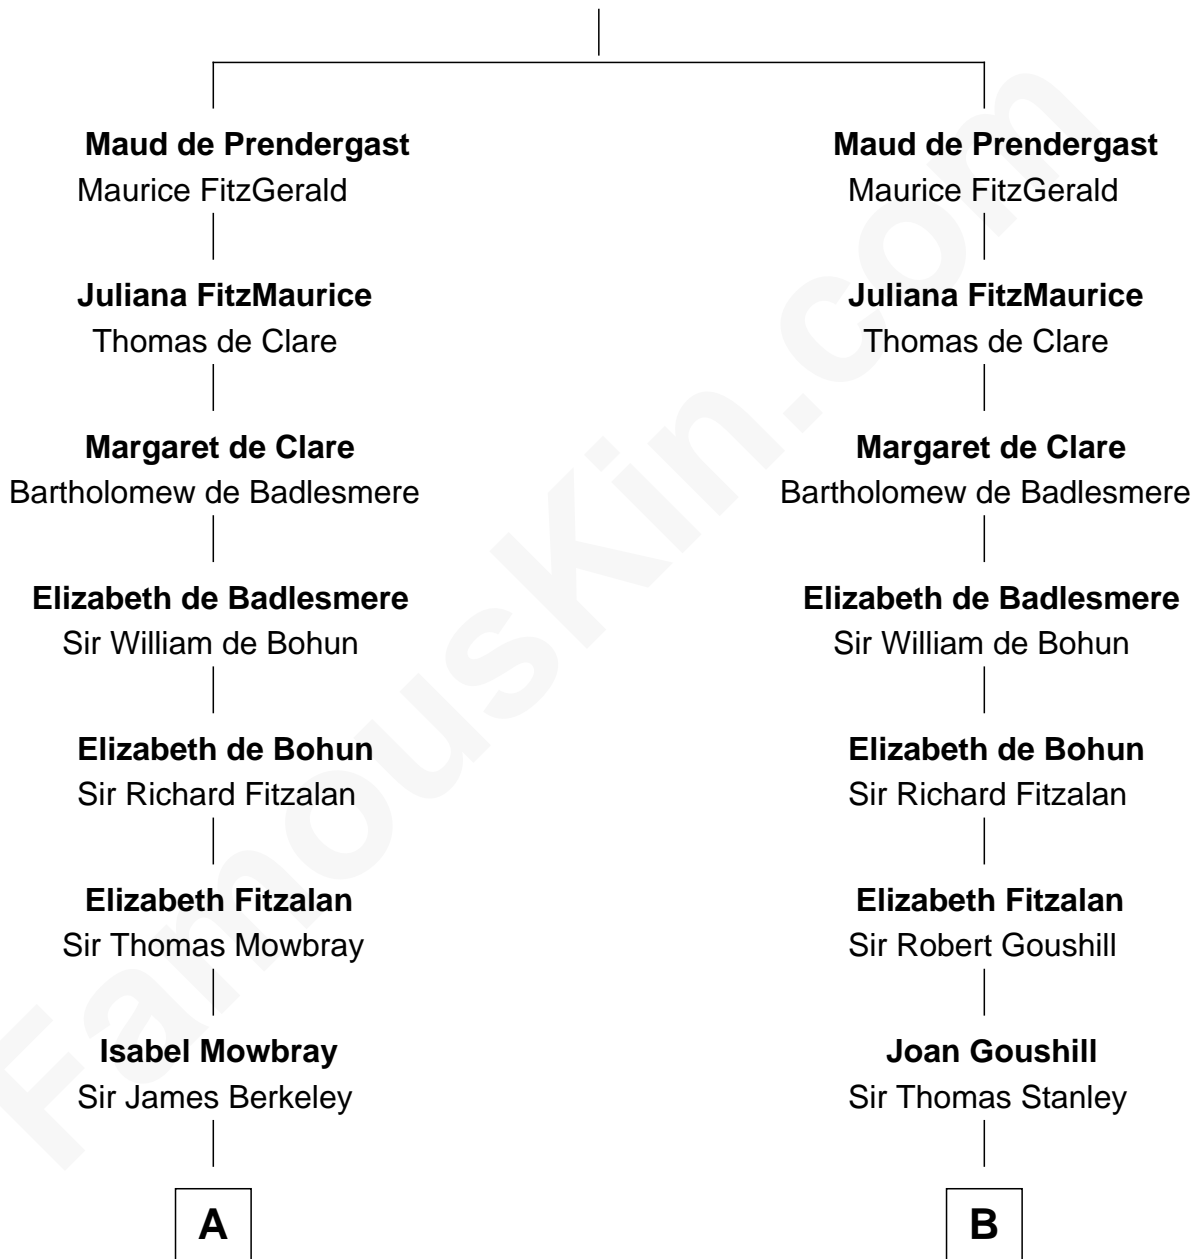

FamousKin.com

Relationship Chart of

Sir Winston Churchill

Prime Minister of the United Kingdom

20th cousin 1 time removed of

Oliver Wendell Holmes, Jr.

U.S. Supreme Court Justice

Sir Gerald de Prendergast

C

Anne Catherine McDonnell

Sir Henry Vane

Frances Anne Emily Vane-Tempest

Sir Charles William Stewart

Frances Anne Emily Vane

Sir John Winston Spencer-Churchill

Randolph Henry Spencer-Churchill