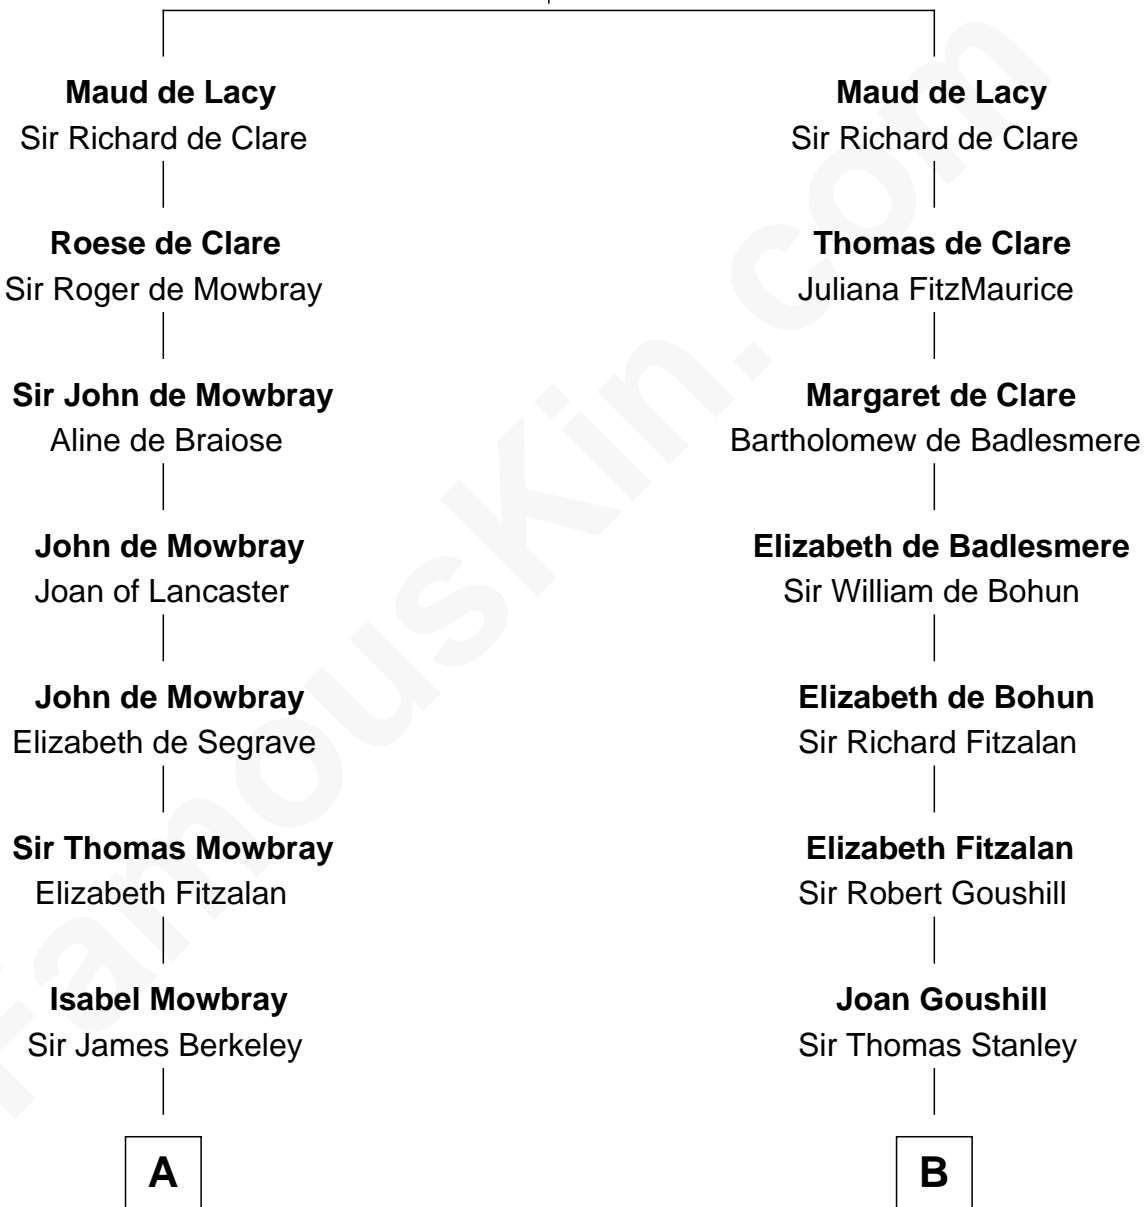

## Relationship Chart of

### Sir Winston Churchill

*Prime Minister of the United Kingdom*

20th cousin 1 time removed of

### Oliver Wendell Holmes, Jr.

*U.S. Supreme Court Justice*

**John de Lacy**  
Margaret de Quincy

**C**

**Anne Catherine McDonnell**

Sir Henry Vane

**Frances Anne Emily Vane-Tempest**

Sir Charles William Stewart