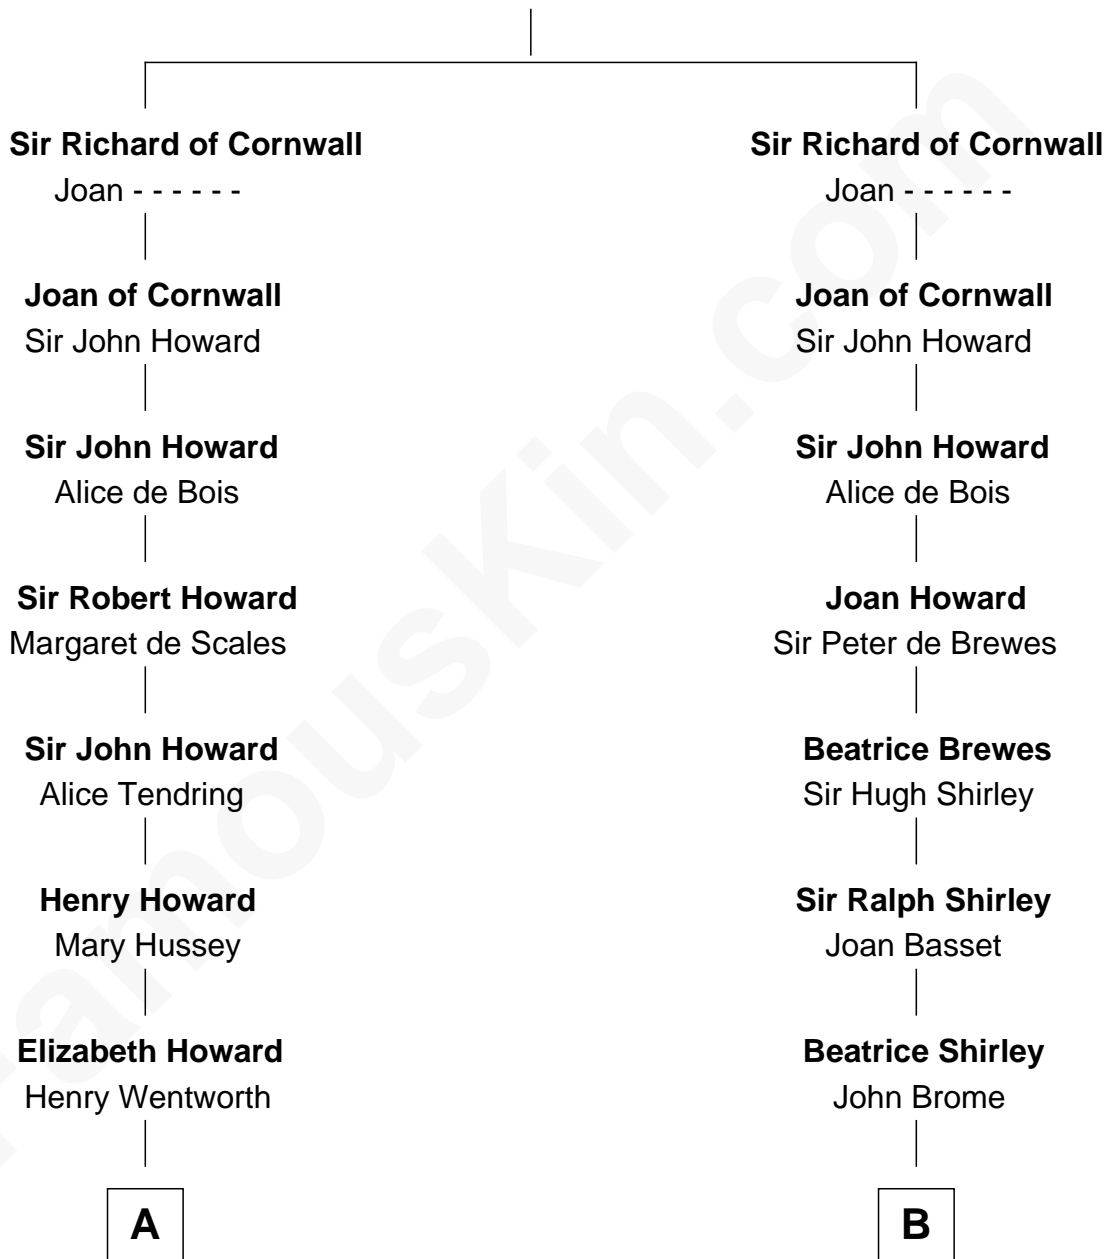

FamousKin.com

Relationship Chart of

Sir Winston Churchill

Prime Minister of the United Kingdom

20th cousin 1 time removed of

Oliver Wendell Holmes, Jr.

U.S. Supreme Court Justice

Richard Plantagenet

C

George Spencer
Susan Stewart

Sir George Spencer-Churchill
Jane Stewart

Sir John Winston Spencer-Churchill
Frances Anne Emily Vane

Randolph Henry Spencer-Churchill
Jeanette Jerome

Sir Winston Churchill
Prime Minister of the United Kingdom