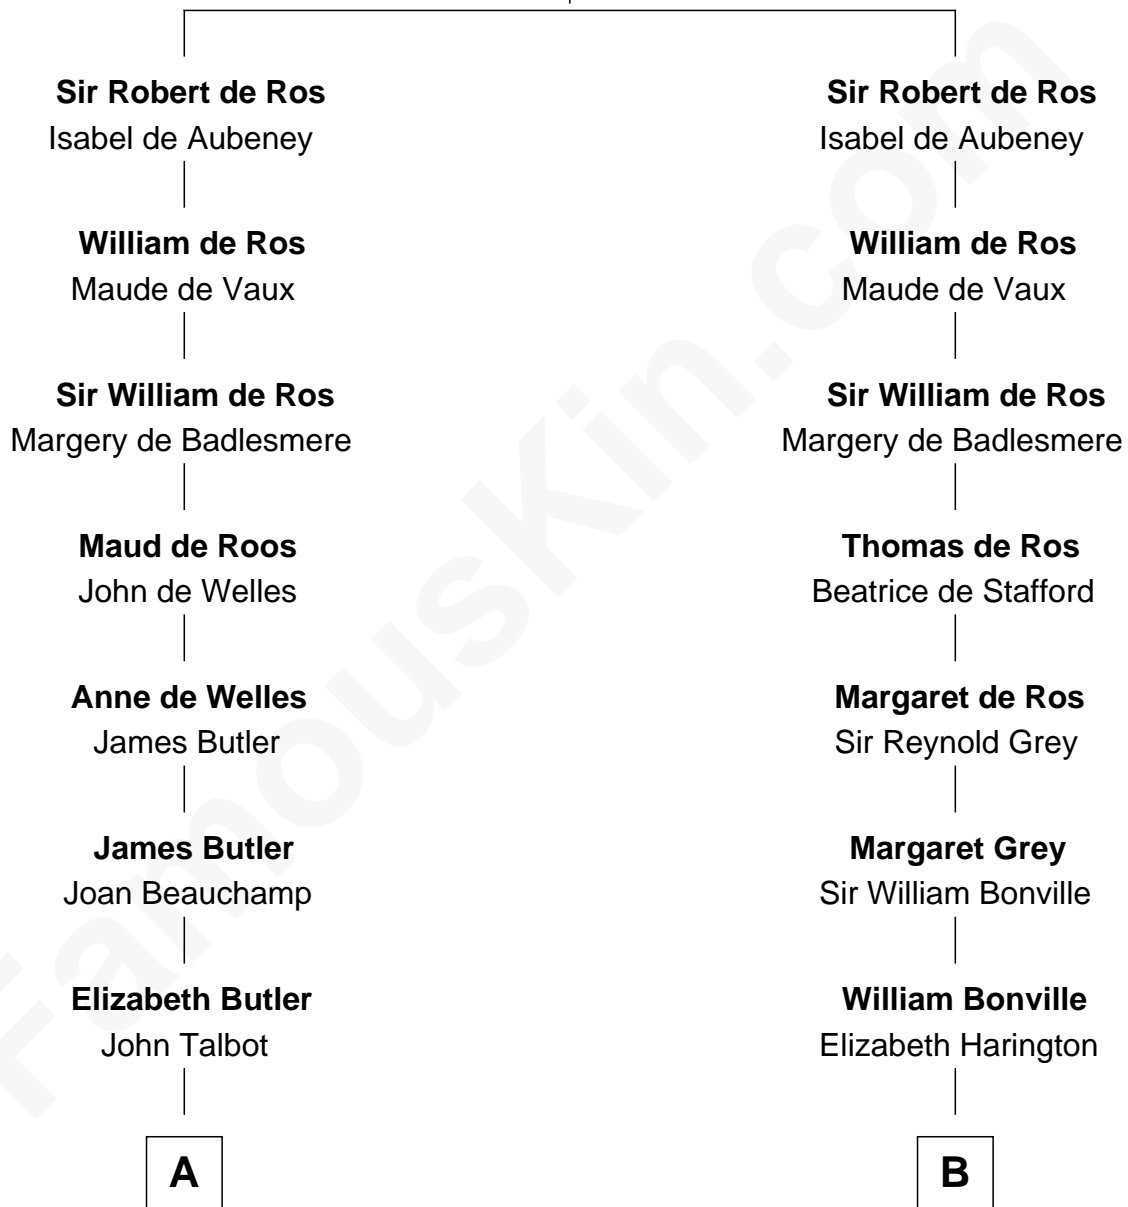

## Relationship Chart of

### Sir Winston Churchill

*Prime Minister of the United Kingdom*

20th cousin 1 time removed of

### Oliver Wendell Holmes, Jr.

*U.S. Supreme Court Justice*

**Sir William de Ros**

Lucy FitzPiers

**C**

**George Spencer**  
Susan Stewart

**Sir George Spencer-Churchill**  
Jane Stewart

**Sir John Winston Spencer-Churchill**  
Frances Anne Emily Vane