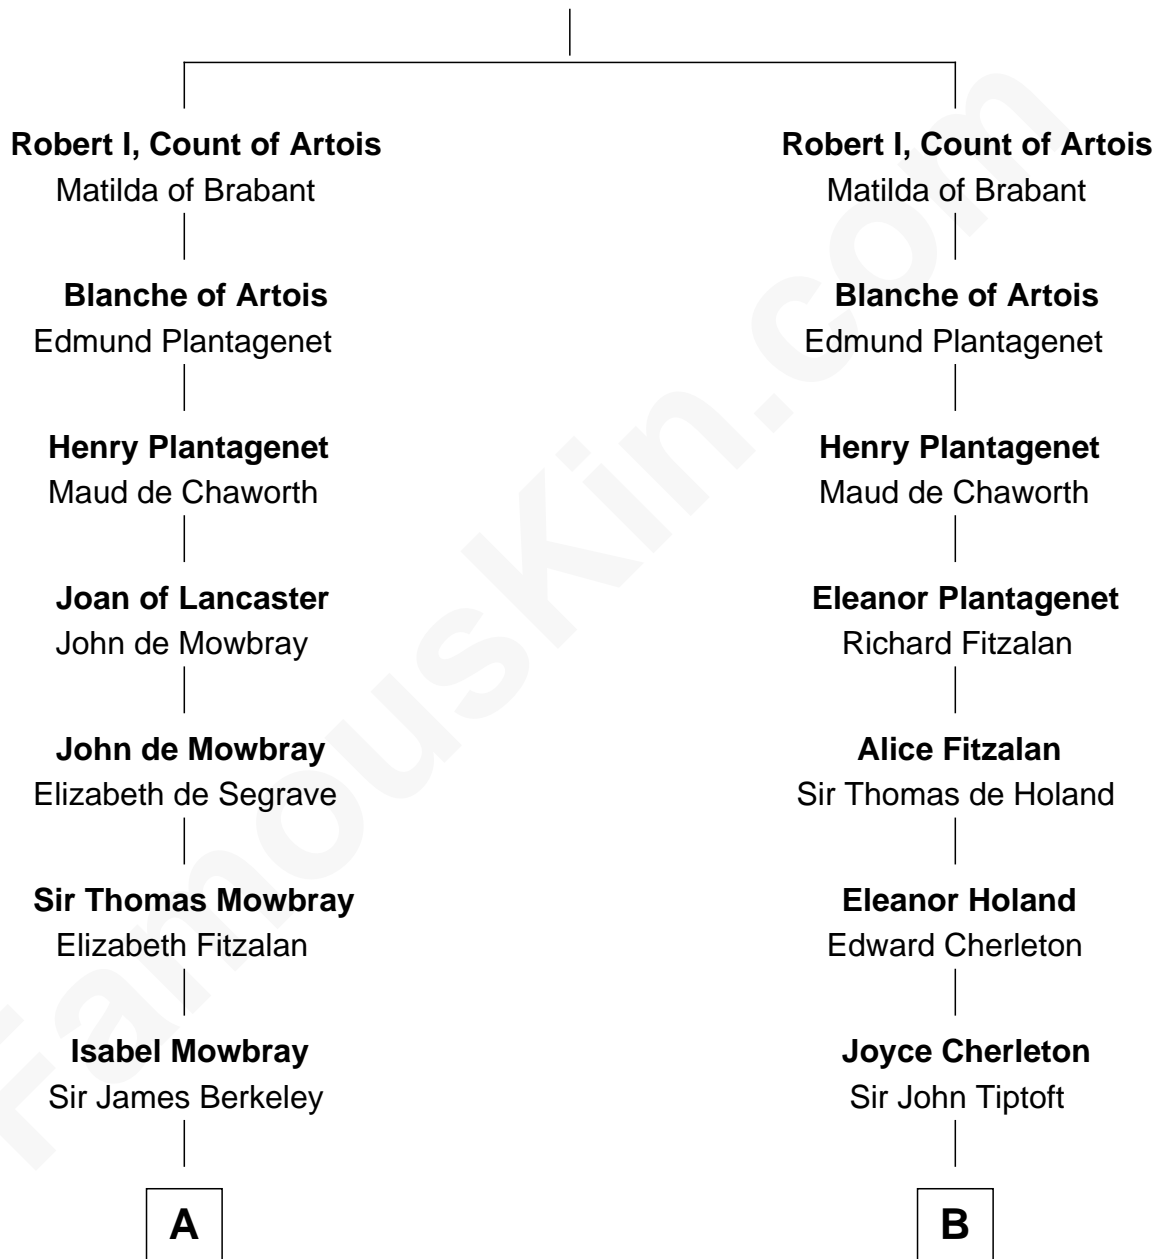

FamousKin.com

Relationship Chart of

Sir Winston Churchill

Prime Minister of the United Kingdom

20th cousin 1 time removed of

Oliver Wendell Holmes, Jr.

U.S. Supreme Court Justice

Louis VIII, King of France

Blanche of Castile

C

Anne Catherine McDonnell

Sir Henry Vane

Frances Anne Emily Vane-Tempest

Sir Charles William Stewart

Frances Anne Emily Vane

Sir John Winston Spencer-Churchill

Randolph Henry Spencer-Churchill

Jeanette Jerome

Sir Winston Churchill

Prime Minister of the United Kingdom

D

Oliver Wendell

Mary Jackson

Sarah Wendell