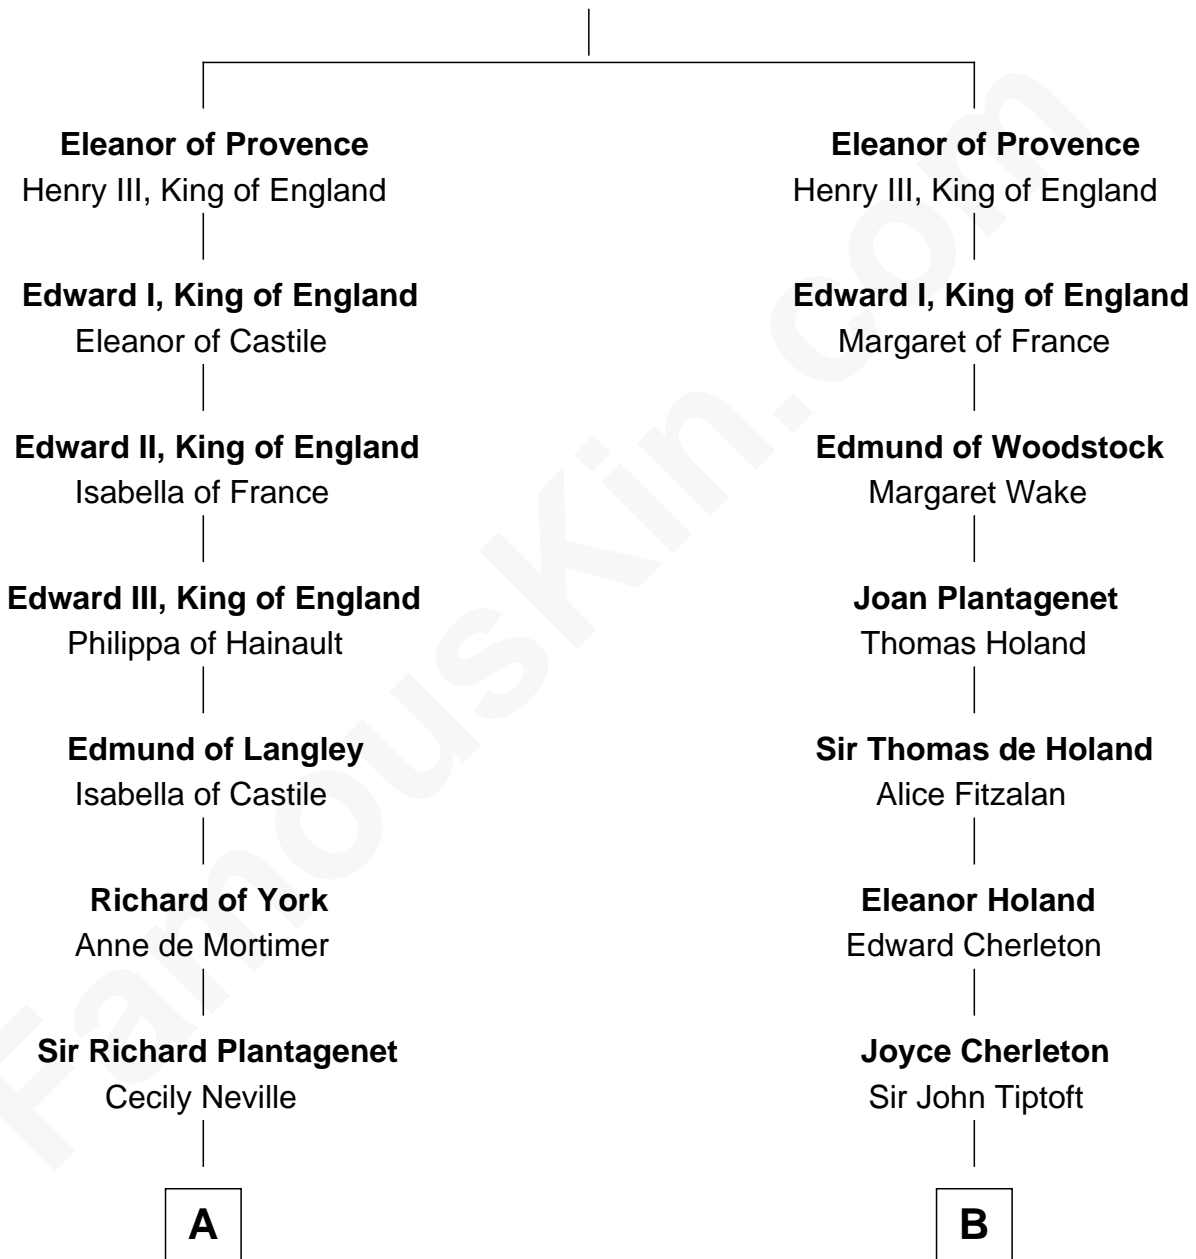

FamousKin.com

Relationship Chart of

Sir Winston Churchill

Prime Minister of the United Kingdom

20th cousin 1 time removed of

Oliver Wendell Holmes, Jr.

U.S. Supreme Court Justice

Ramon Berenguer IV of Provence

Beatrice of Savoy

C

Jane Paget
George Stewart

Jane Stewart
Sir George Spencer-Churchill

Sir John Winston Spencer-Churchill
Frances Anne Emily Vane

Randolph Henry Spencer-Churchill
Jeanette Jerome

Sir Winston Churchill
Prime Minister of the United Kingdom