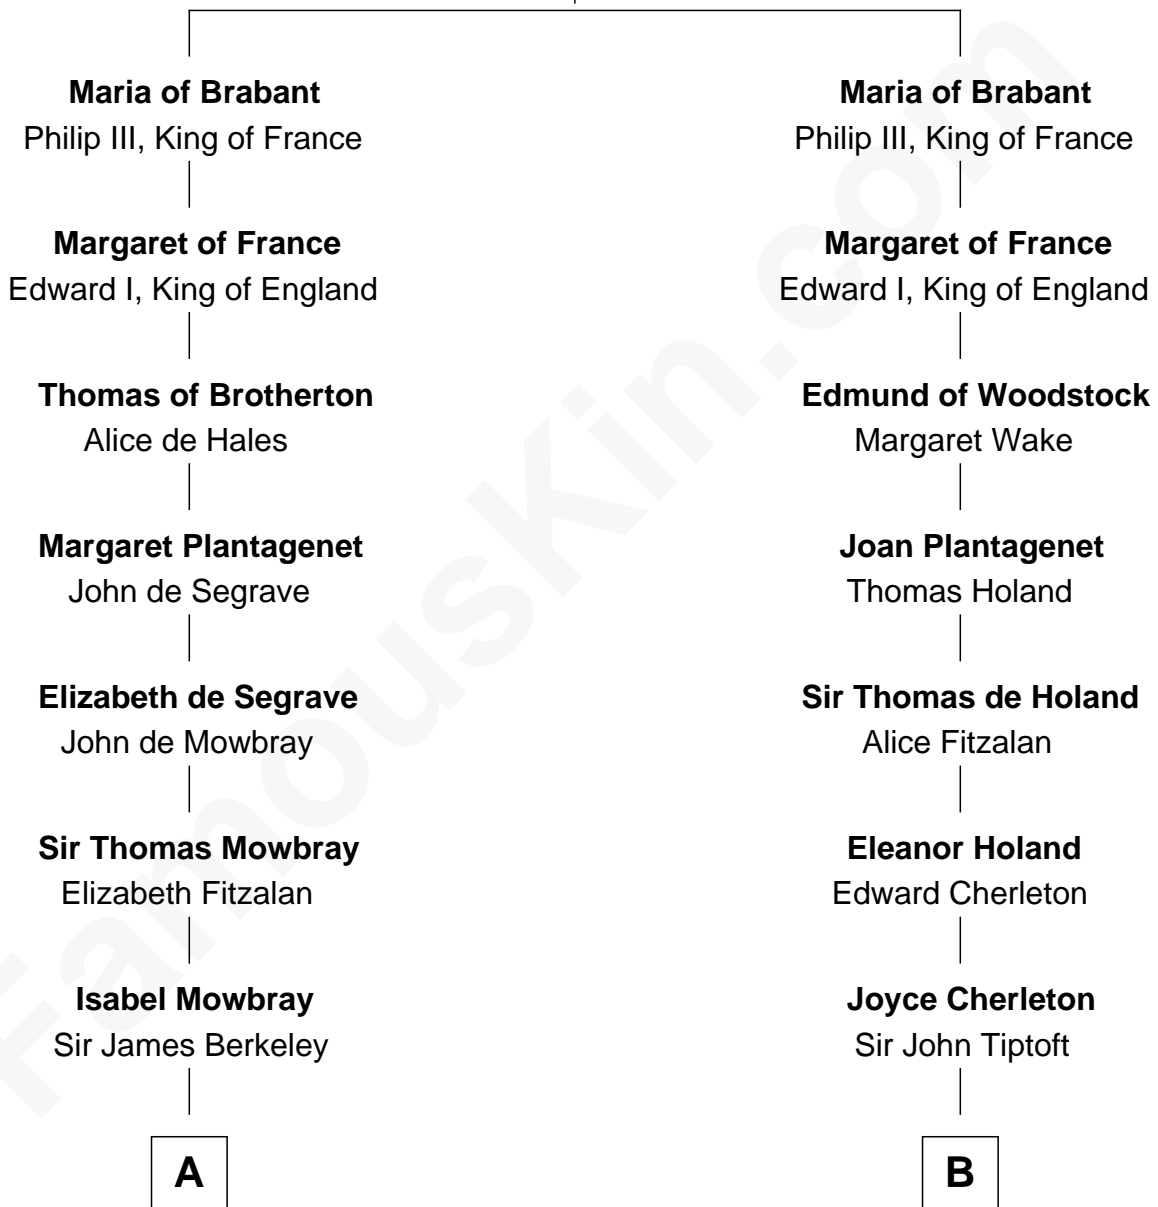

FamousKin.com

Relationship Chart of

Sir Winston Churchill

Prime Minister of the United Kingdom

20th cousin 1 time removed of

Oliver Wendell Holmes, Jr.

U.S. Supreme Court Justice

Henry III, Duke of Brabant

Adelaide of Burgundy

C

Anne Catherine McDonnell

Sir Henry Vane

Frances Anne Emily Vane-Tempest

Sir Charles William Stewart

Frances Anne Emily Vane

Sir John Winston Spencer-Churchill

Randolph Henry Spencer-Churchill

Jeanette Jerome

Sir Winston Churchill

Prime Minister of the United Kingdom

D

Oliver Wendell

Mary Jackson

Sarah Wendell