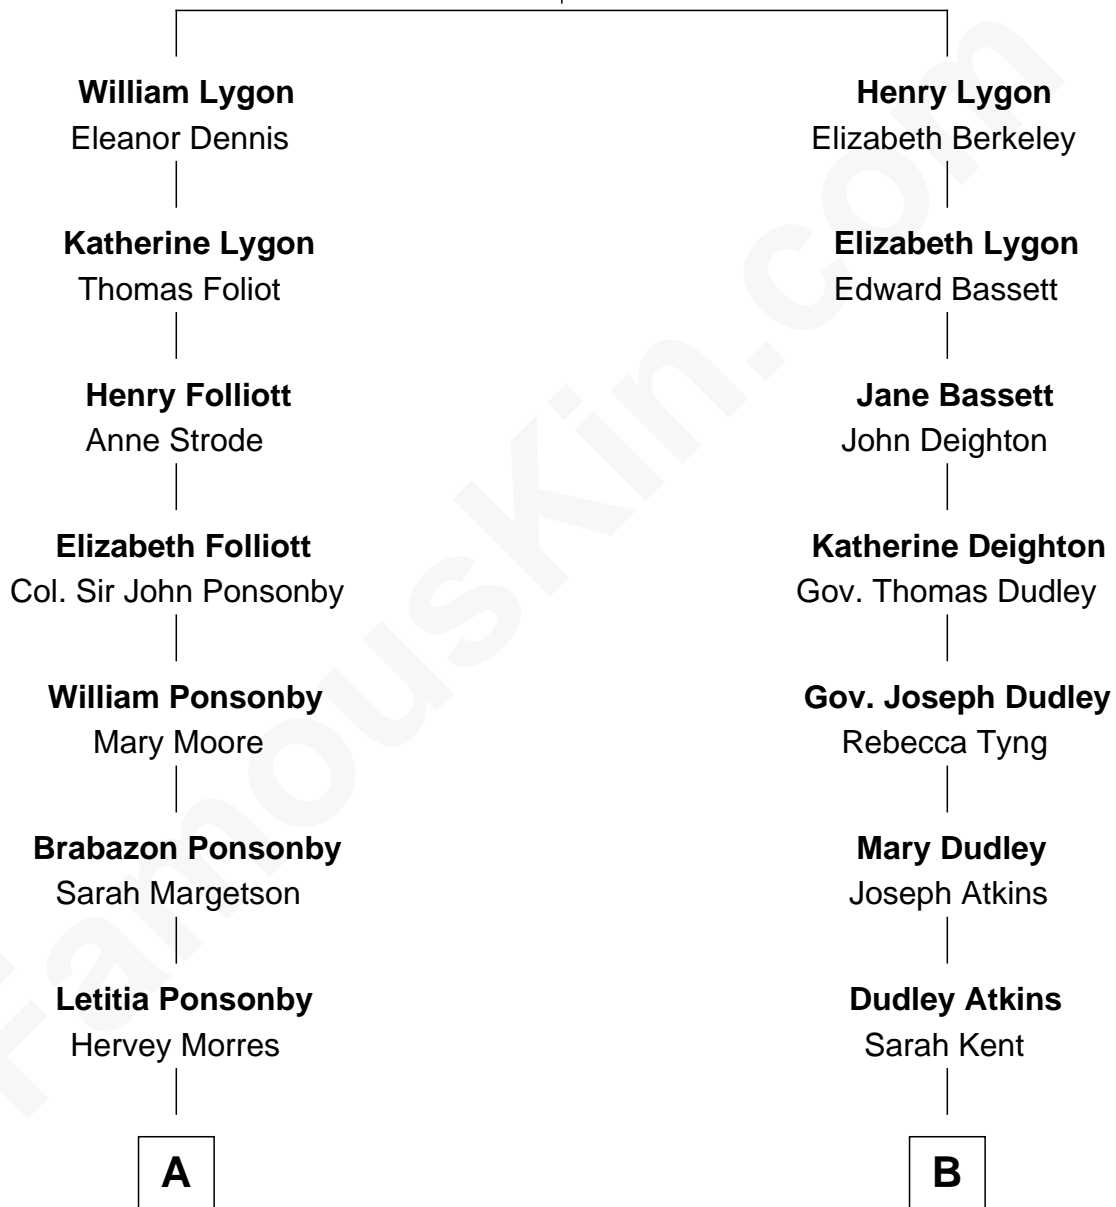

## Relationship Chart of

### Sir Winston Churchill

*Prime Minister of the United Kingdom*

12th cousin of

**Endicott Peabody**

*62nd Governor of Massachusetts*

**Sir Richard Lygon**

Margaret Greville

**A**

**Letitia Morres**  
Sir Randal William McDonnell

**Anne Catherine McDonnell**  
Sir Henry Vane

**Frances Anne Emily Vane-Tempest**  
Sir Charles William Stewart

**Frances Anne Emily Vane**  
Sir John Winston Spencer-Churchill

**Randolph Henry Spencer-Churchill**  
Jeanette Jerome

**Sir Winston Churchill**  
*Prime Minister of the United Kingdom*

**B**

**Catherine Atkins**  
Samuel Eliot

**Mary Harrison Eliot**  
Edmund Dwight

**Mary Eliot Dwight**  
Dr. Samuel Parkman