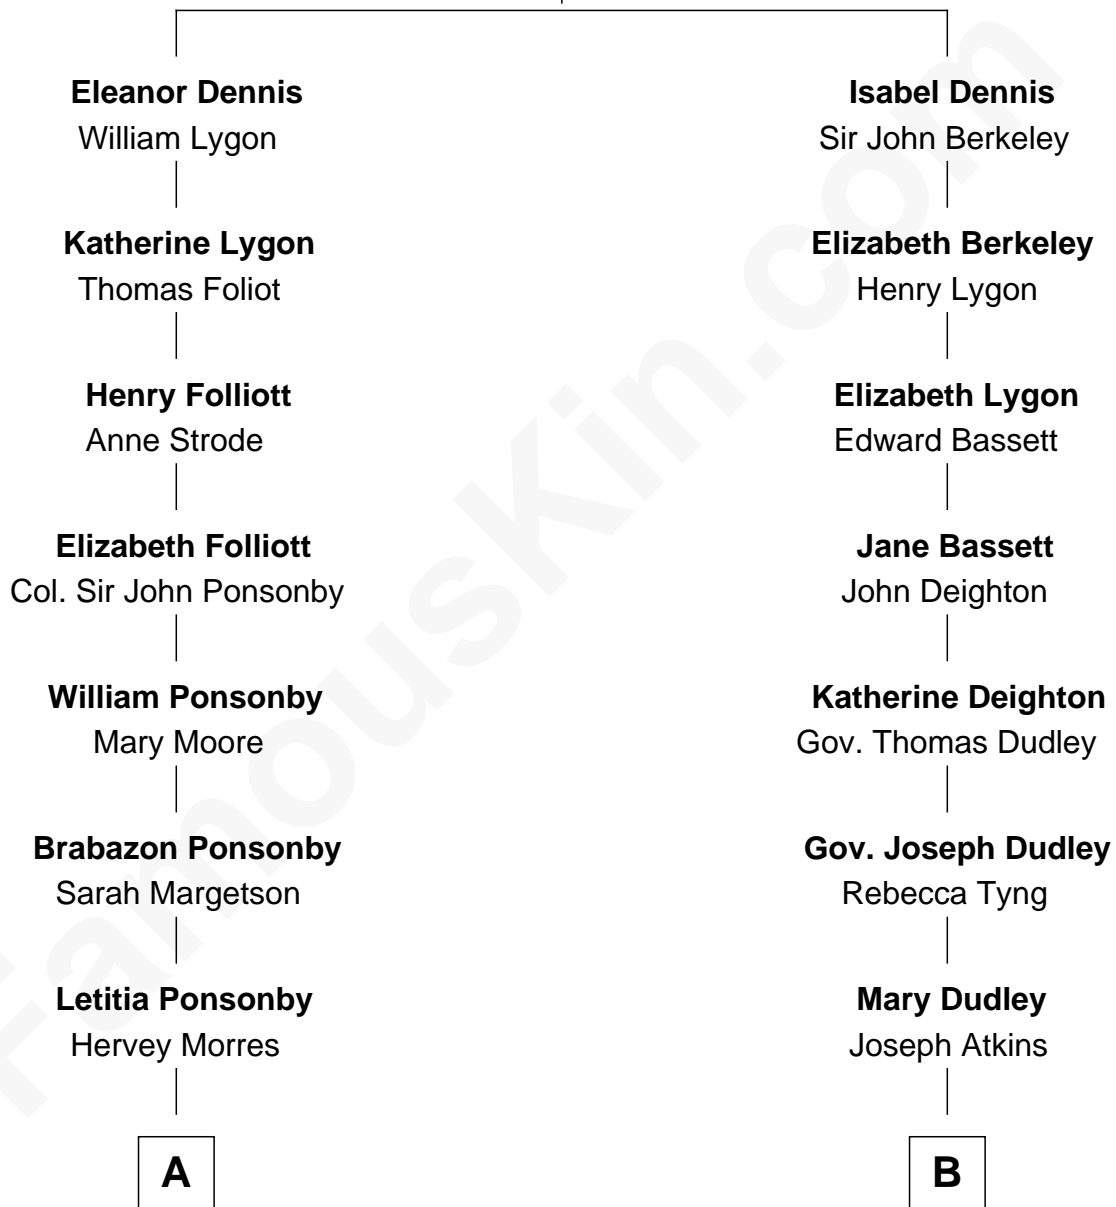

## Relationship Chart of

### Sir Winston Churchill

*Prime Minister of the United Kingdom*

12th cousin 1 time removed of

**Endicott Peabody**

*62nd Governor of Massachusetts*

**Sir William Dennis**

Anne Berkeley

**A**

**Letitia Morres**  
Sir Randal William McDonnell

**Anne Catherine McDonnell**  
Sir Henry Vane

**Frances Anne Emily Vane-Tempest**  
Sir Charles William Stewart

**Frances Anne Emily Vane**  
Sir John Winston Spencer-Churchill

**Randolph Henry Spencer-Churchill**  
Jeanette Jerome

**Sir Winston Churchill**  
*Prime Minister of the United Kingdom*

**B**

**Dudley Atkins**  
Sarah Kent

**Catherine Atkins**  
Samuel Eliot

**Mary Harrison Eliot**  
Edmund Dwight