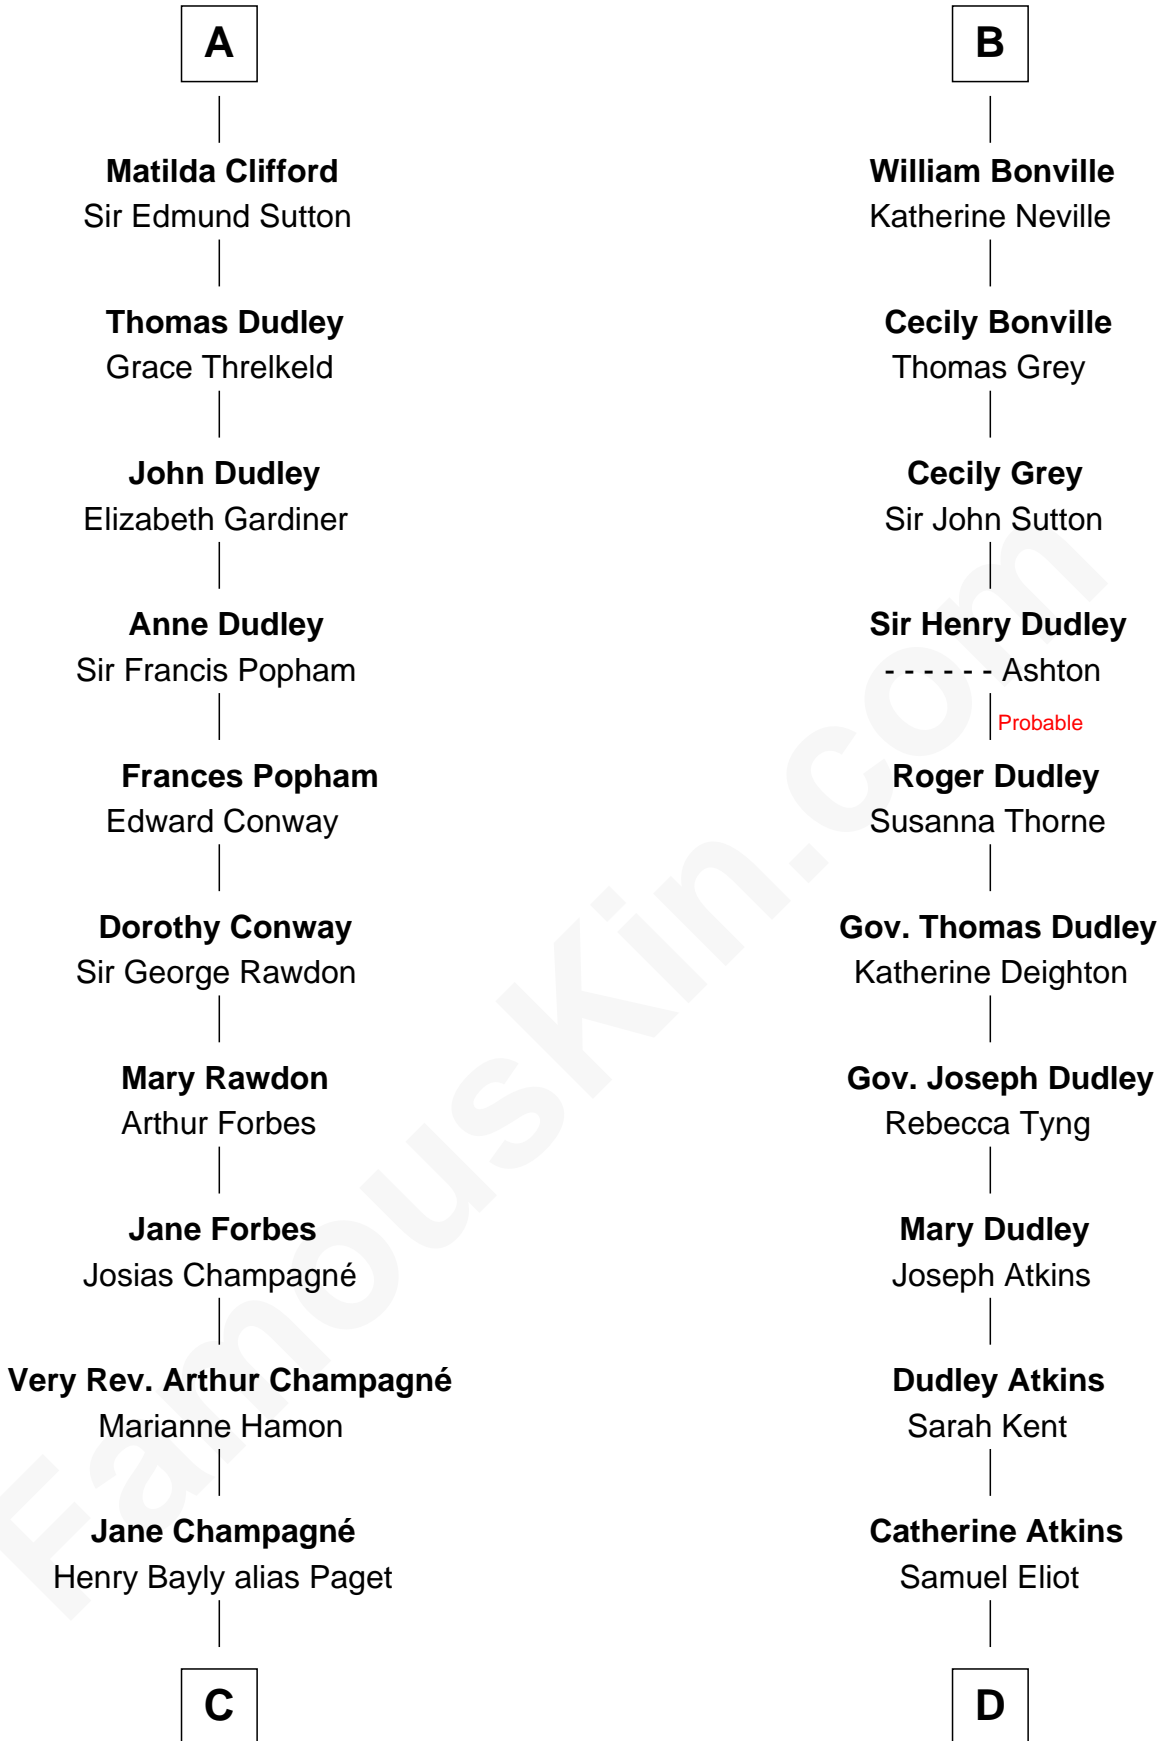

FamousKin.com

Relationship Chart of

Sir Winston Churchill

Prime Minister of the United Kingdom

21st cousin of

Endicott Peabody

62nd Governor of Massachusetts

C

Jane Paget
George Stewart

Jane Stewart
Sir George Spencer-Churchill

Sir John Winston Spencer-Churchill
Frances Anne Emily Vane

Randolph Henry Spencer-Churchill
Jeanette Jerome

Sir Winston Churchill
Prime Minister of the United Kingdom