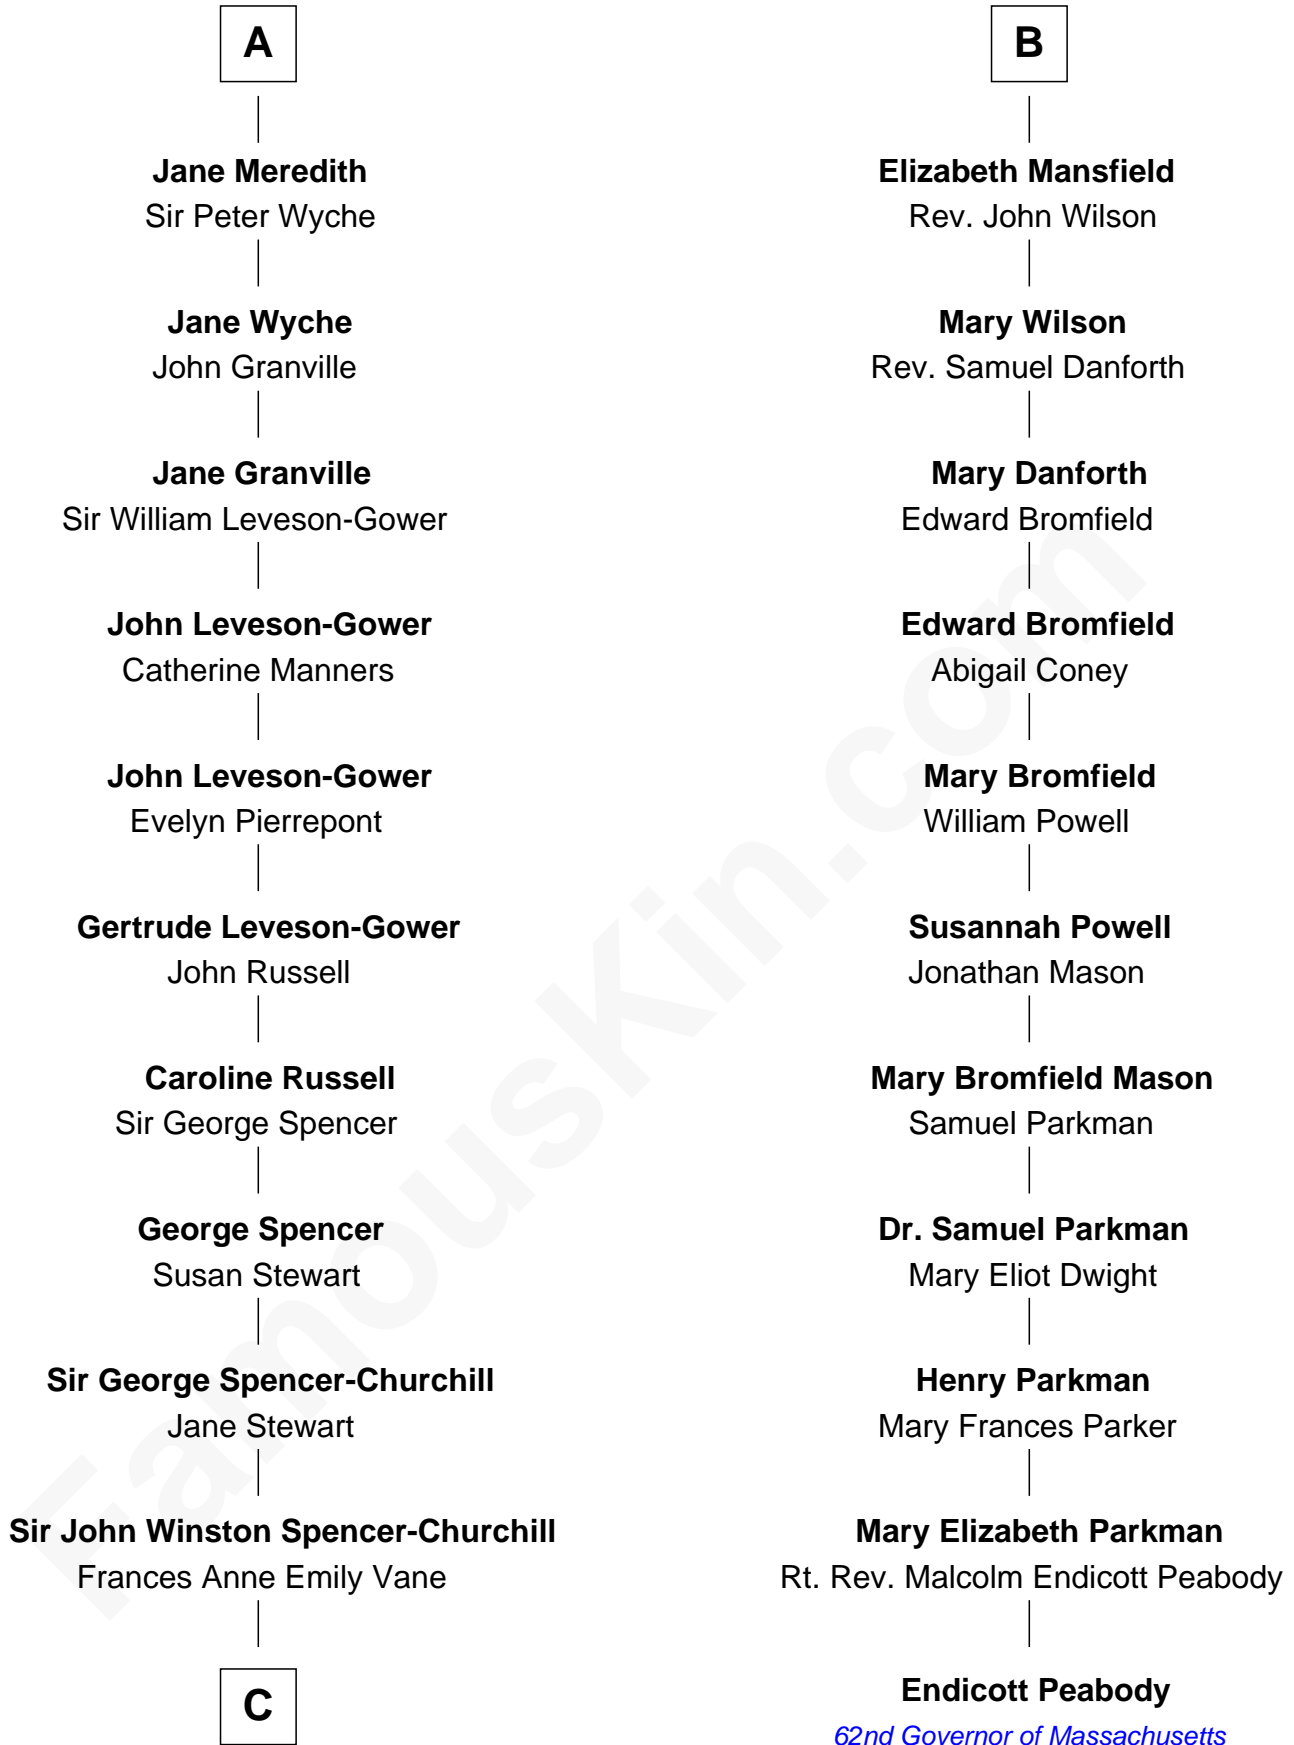

## Relationship Chart of Sir Winston Churchill

*Prime Minister of the United Kingdom*

17th cousin 1 time removed of

**Endicott Peabody**

*62nd Governor of Massachusetts*

**Thomas Morley**  
Isabel de la Pole