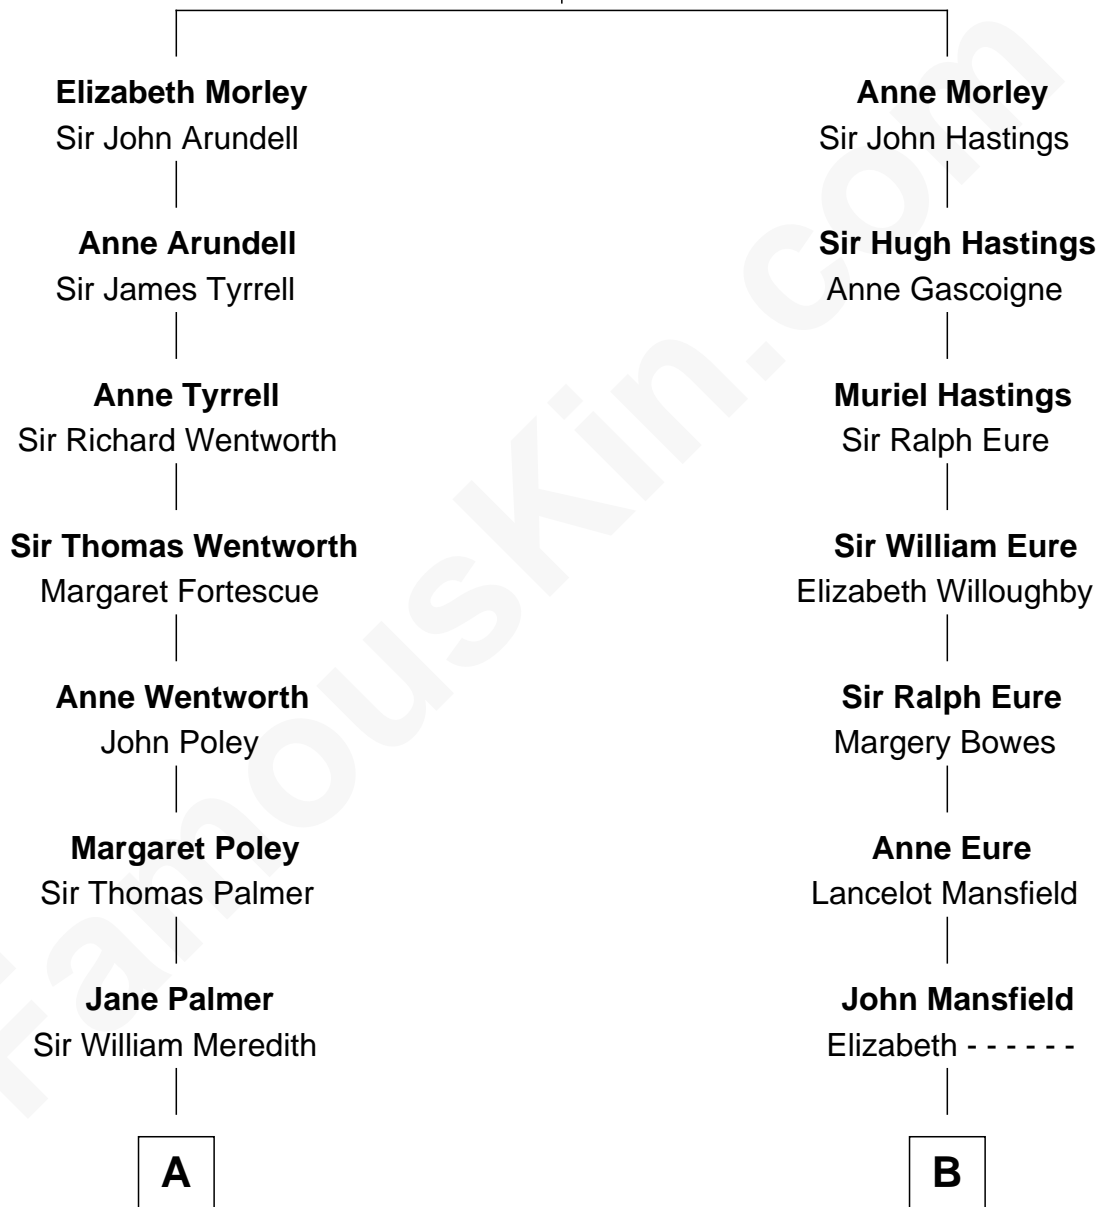

## Relationship Chart of Sir Winston Churchill

*Prime Minister of the United Kingdom*

17th cousin 1 time removed of

**Endicott Peabody**

*62nd Governor of Massachusetts*

**Thomas Morley**  
Isabel de la Pole

**C**

**Randolph Henry Spencer-Churchill**

Jeanette Jerome

**Sir Winston Churchill**

*Prime Minister of the United Kingdom*

FamousKin.com