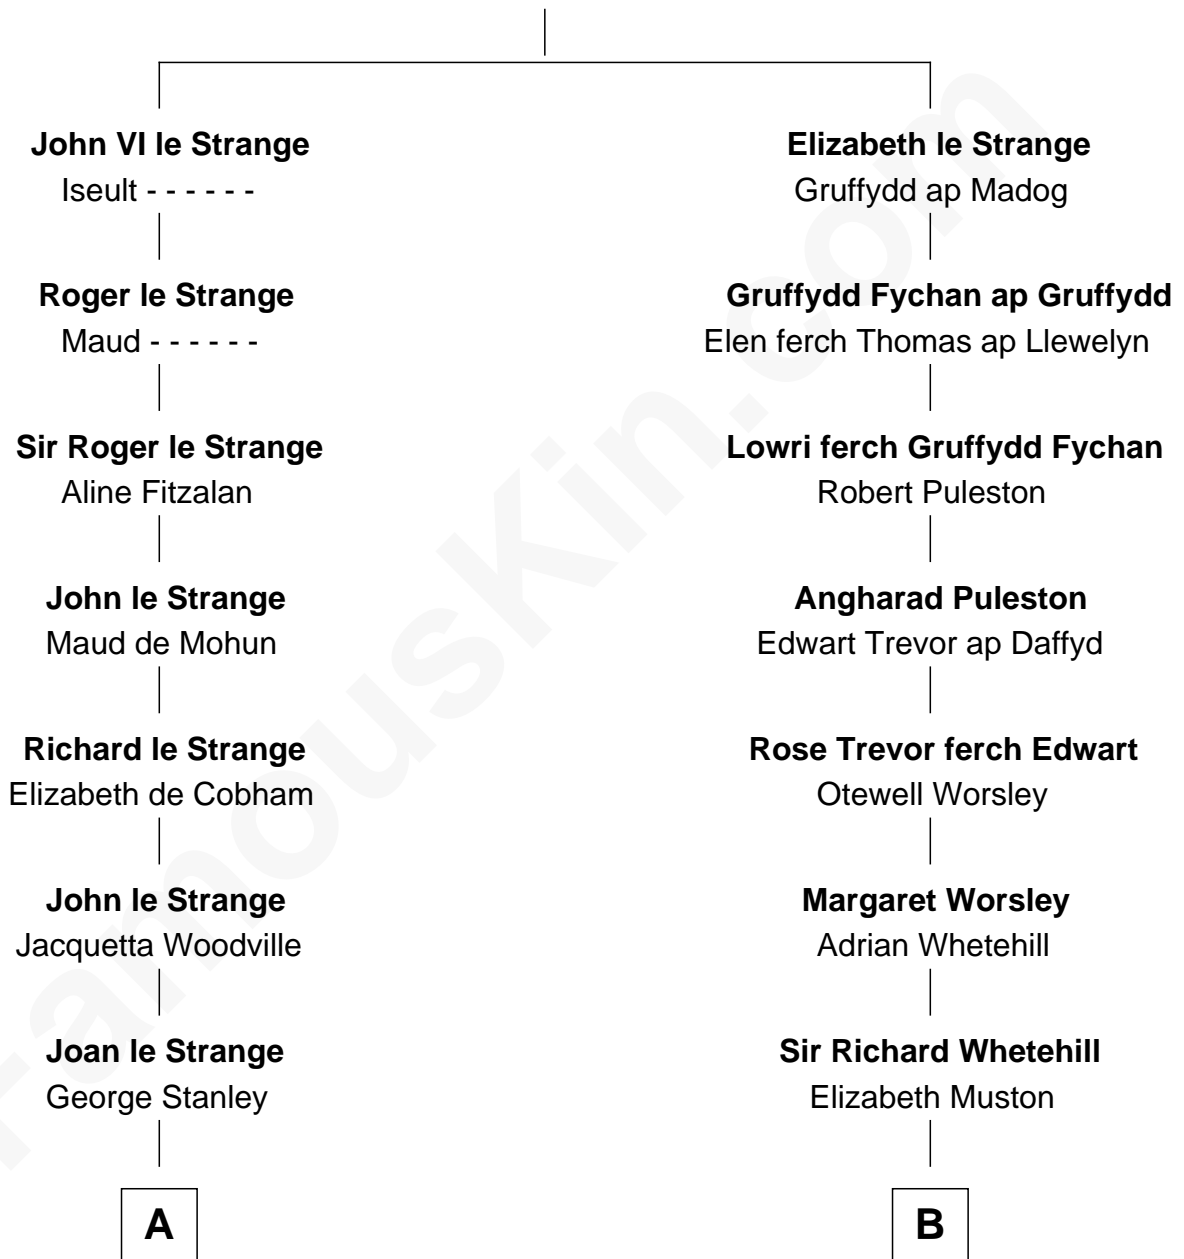

## Relationship Chart of

### Sir Winston Churchill

*Prime Minister of the United Kingdom*

18th cousin 3 times removed of

**Endicott Peabody**

*62nd Governor of Massachusetts*

**John V le Strange**

Maud de Walton

**C**

**George Spencer**  
Susan Stewart

**Sir George Spencer-Churchill**  
Jane Stewart

**Sir John Winston Spencer-Churchill**  
Frances Anne Emily Vane

**Randolph Henry Spencer-Churchill**  
Jeanette Jerome

**Sir Winston Churchill**  
*Prime Minister of the United Kingdom*