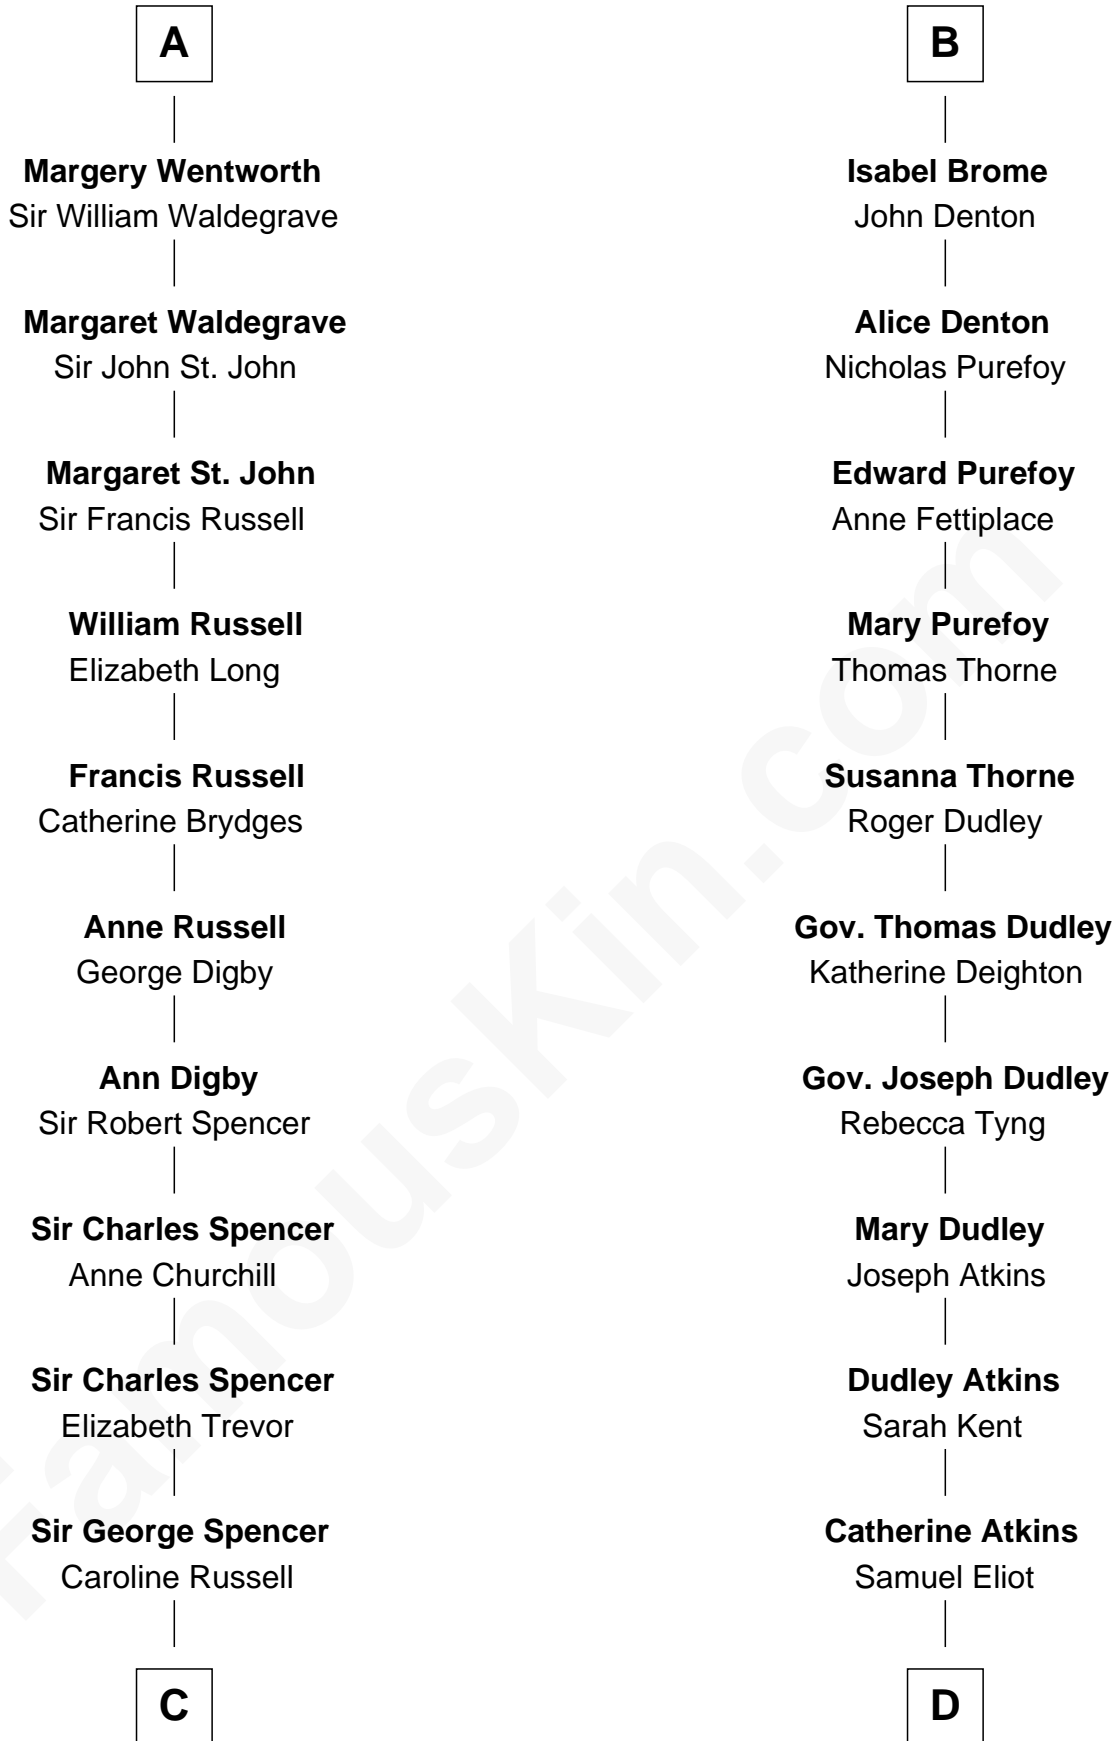

FamousKin.com

Relationship Chart of

Sir Winston Churchill

Prime Minister of the United Kingdom

21st cousin of

Endicott Peabody

62nd Governor of Massachusetts

Richard Plantagenet

C

George Spencer
Susan Stewart

Sir George Spencer-Churchill
Jane Stewart

Sir John Winston Spencer-Churchill
Frances Anne Emily Vane

Randolph Henry Spencer-Churchill
Jeanette Jerome

Sir Winston Churchill
Prime Minister of the United Kingdom