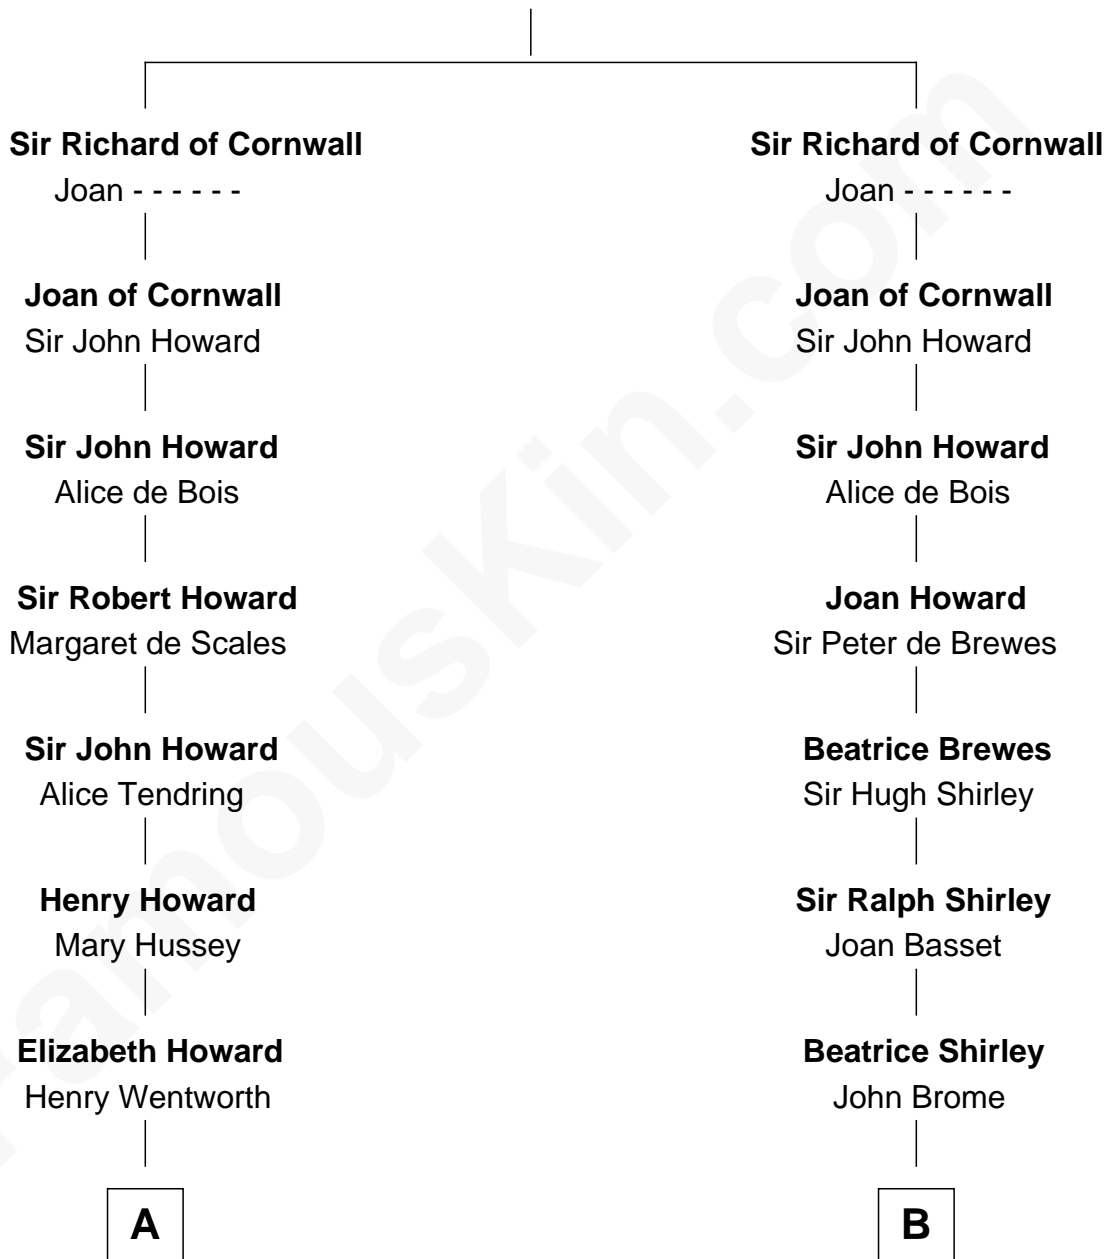

FamousKin.com

Relationship Chart of

Sir Winston Churchill

Prime Minister of the United Kingdom

21st cousin of

Endicott Peabody

62nd Governor of Massachusetts

Richard Plantagenet

C

George Spencer
Susan Stewart

Sir George Spencer-Churchill
Jane Stewart

Sir John Winston Spencer-Churchill
Frances Anne Emily Vane

Randolph Henry Spencer-Churchill
Jeanette Jerome

Sir Winston Churchill
Prime Minister of the United Kingdom