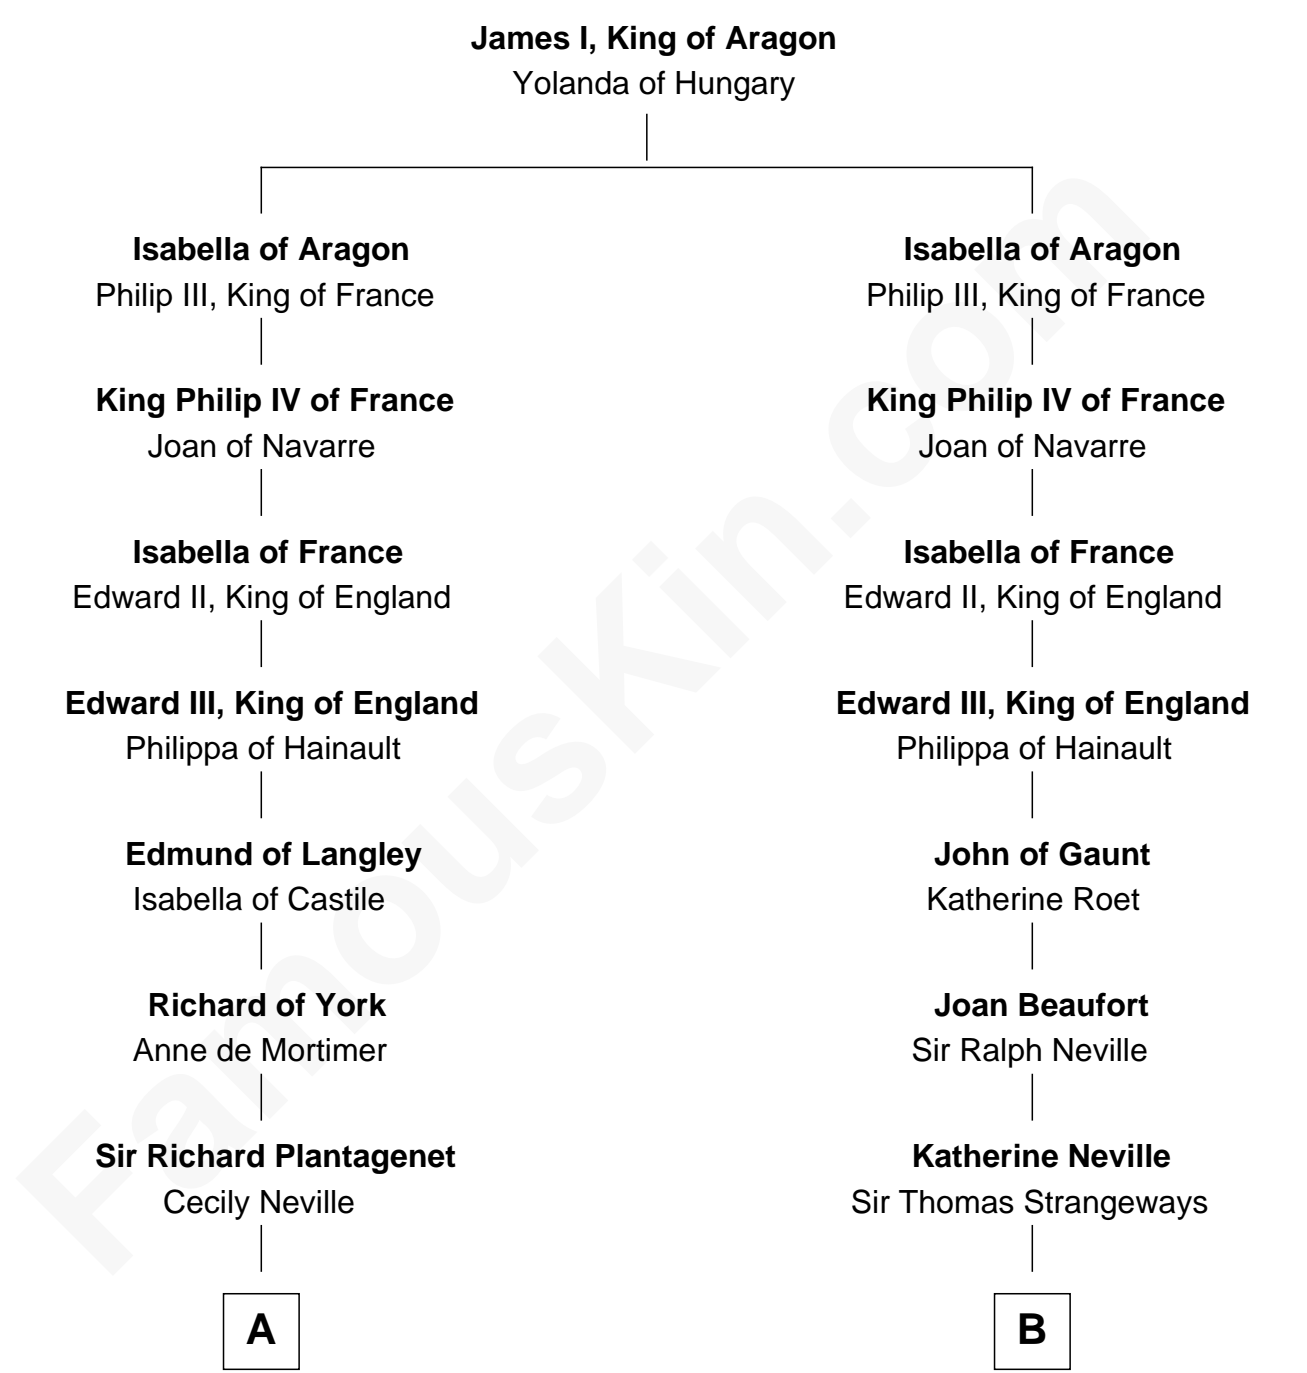

FamousKin.com Relationship Chart of Sir Winston Churchill

Prime Minister of the United Kingdom

21st cousin of

Endicott Peabody

62nd Governor of Massachusetts

C

Jane Paget
George Stewart

Jane Stewart
Sir George Spencer-Churchill

Sir John Winston Spencer-Churchill
Frances Anne Emily Vane

Randolph Henry Spencer-Churchill
Jeanette Jerome

Sir Winston Churchill
Prime Minister of the United Kingdom

D

Mary Harrison Eliot
Edmund Dwight

Mary Eliot Dwight
Dr. Samuel Parkman