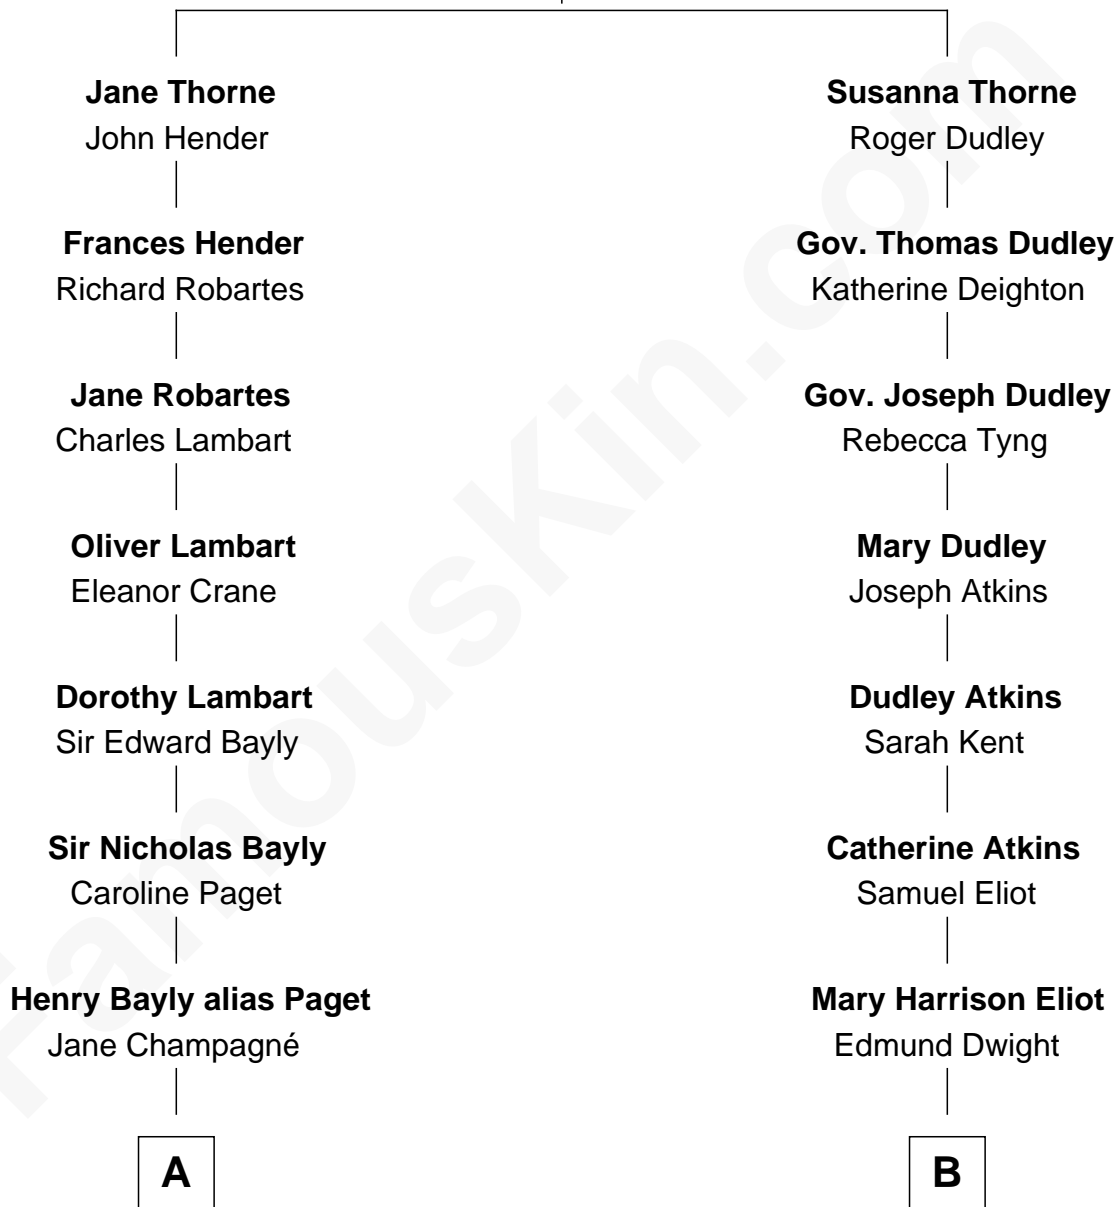

FamousKin.com

Relationship Chart of

Sir Winston Churchill

Prime Minister of the United Kingdom

10th cousin 1 time removed of

Endicott Peabody

62nd Governor of Massachusetts

Thomas Thorne

Mary Purefoy

A

Jane Paget
George Stewart

Jane Stewart
Sir George Spencer-Churchill

Sir John Winston Spencer-Churchill
Frances Anne Emily Vane

Randolph Henry Spencer-Churchill
Jeanette Jerome

Sir Winston Churchill
Prime Minister of the United Kingdom