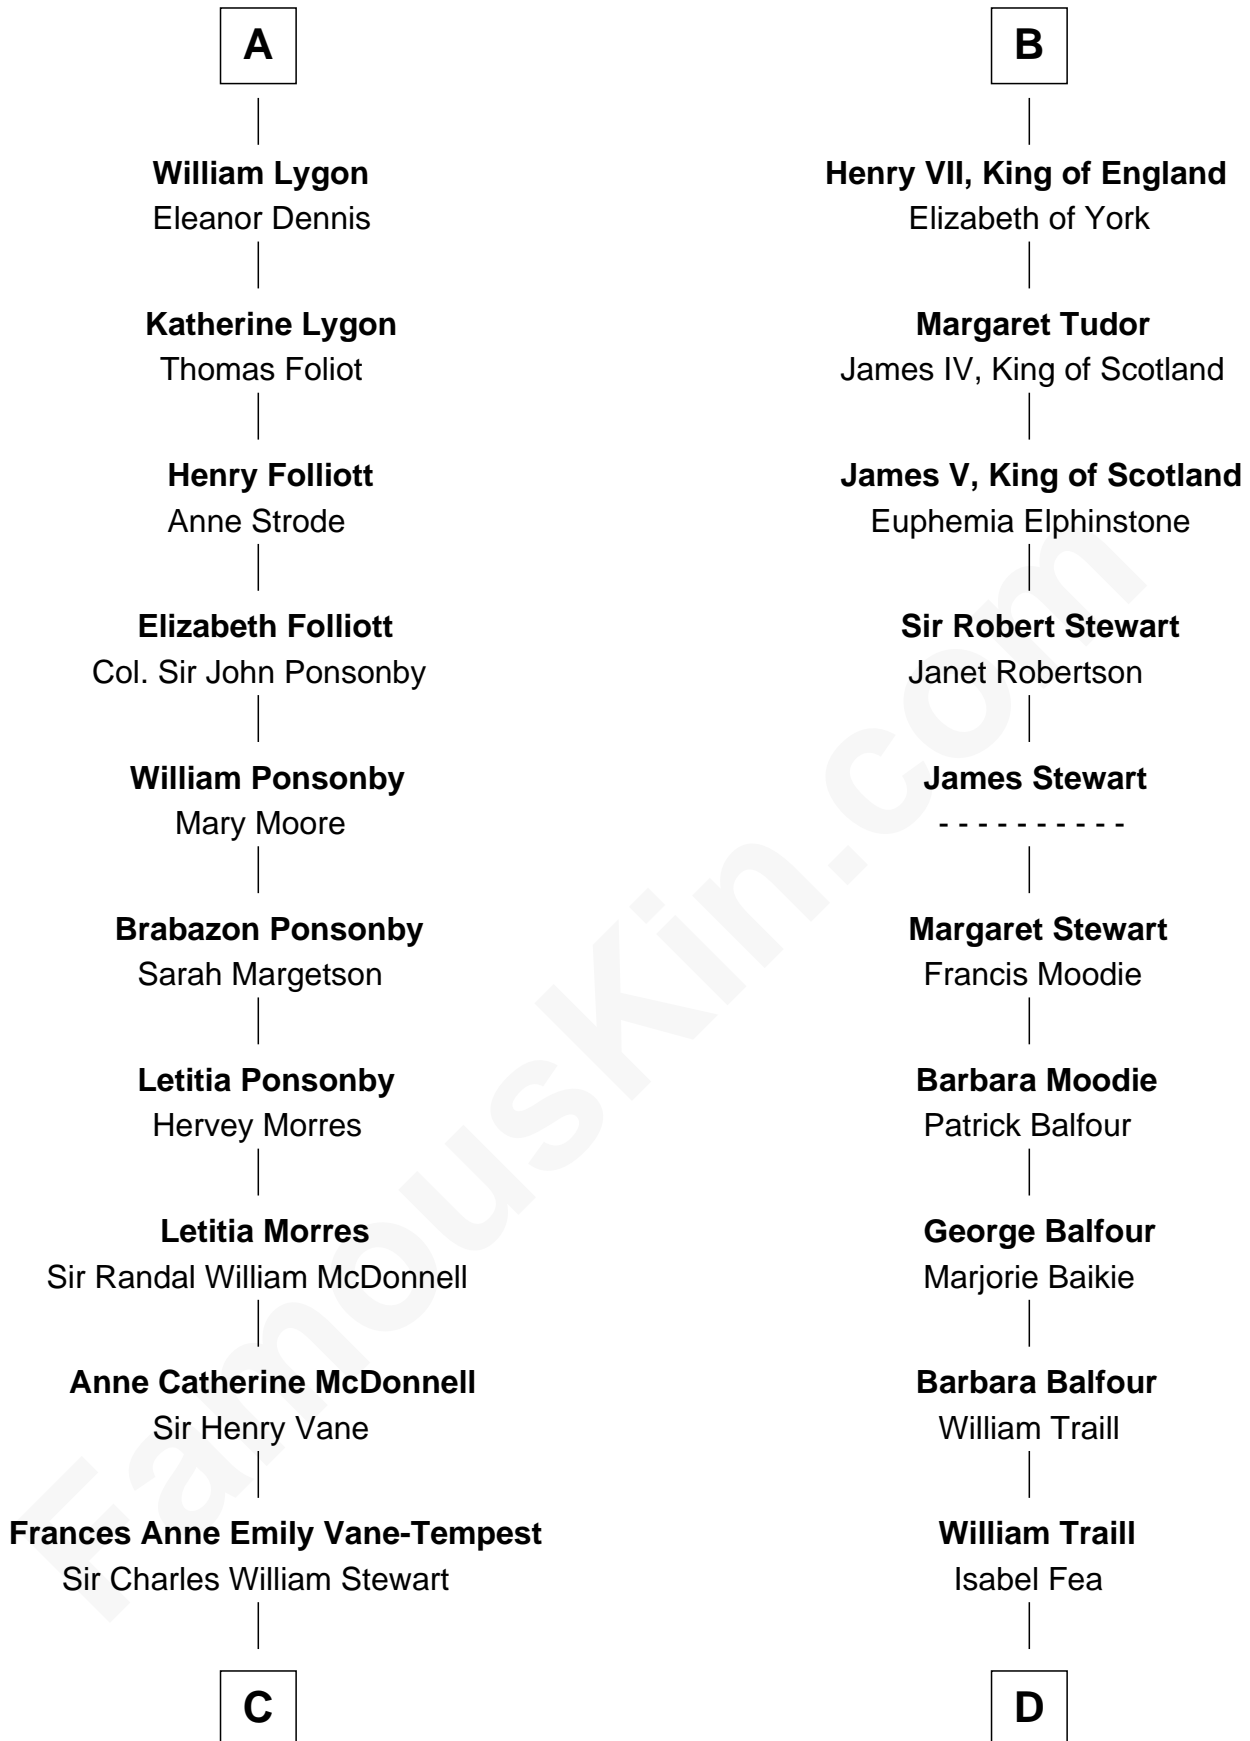

## Relationship Chart of

### Sir Winston Churchill

*Prime Minister of the United Kingdom*

19th cousin 1 time removed of

**James Russell Lowell**

*American "Fireside" Poet*

**Sir Walter de Beauchamp**

Alice de Tony

**C**

**Frances Anne Emily Vane**  
Sir John Winston Spencer-Churchill

**Randolph Henry Spencer-Churchill**  
Jeanette Jerome

**Sir Winston Churchill**  
*Prime Minister of the United Kingdom*

**D**

**Robert Traill**  
Mary Whipple