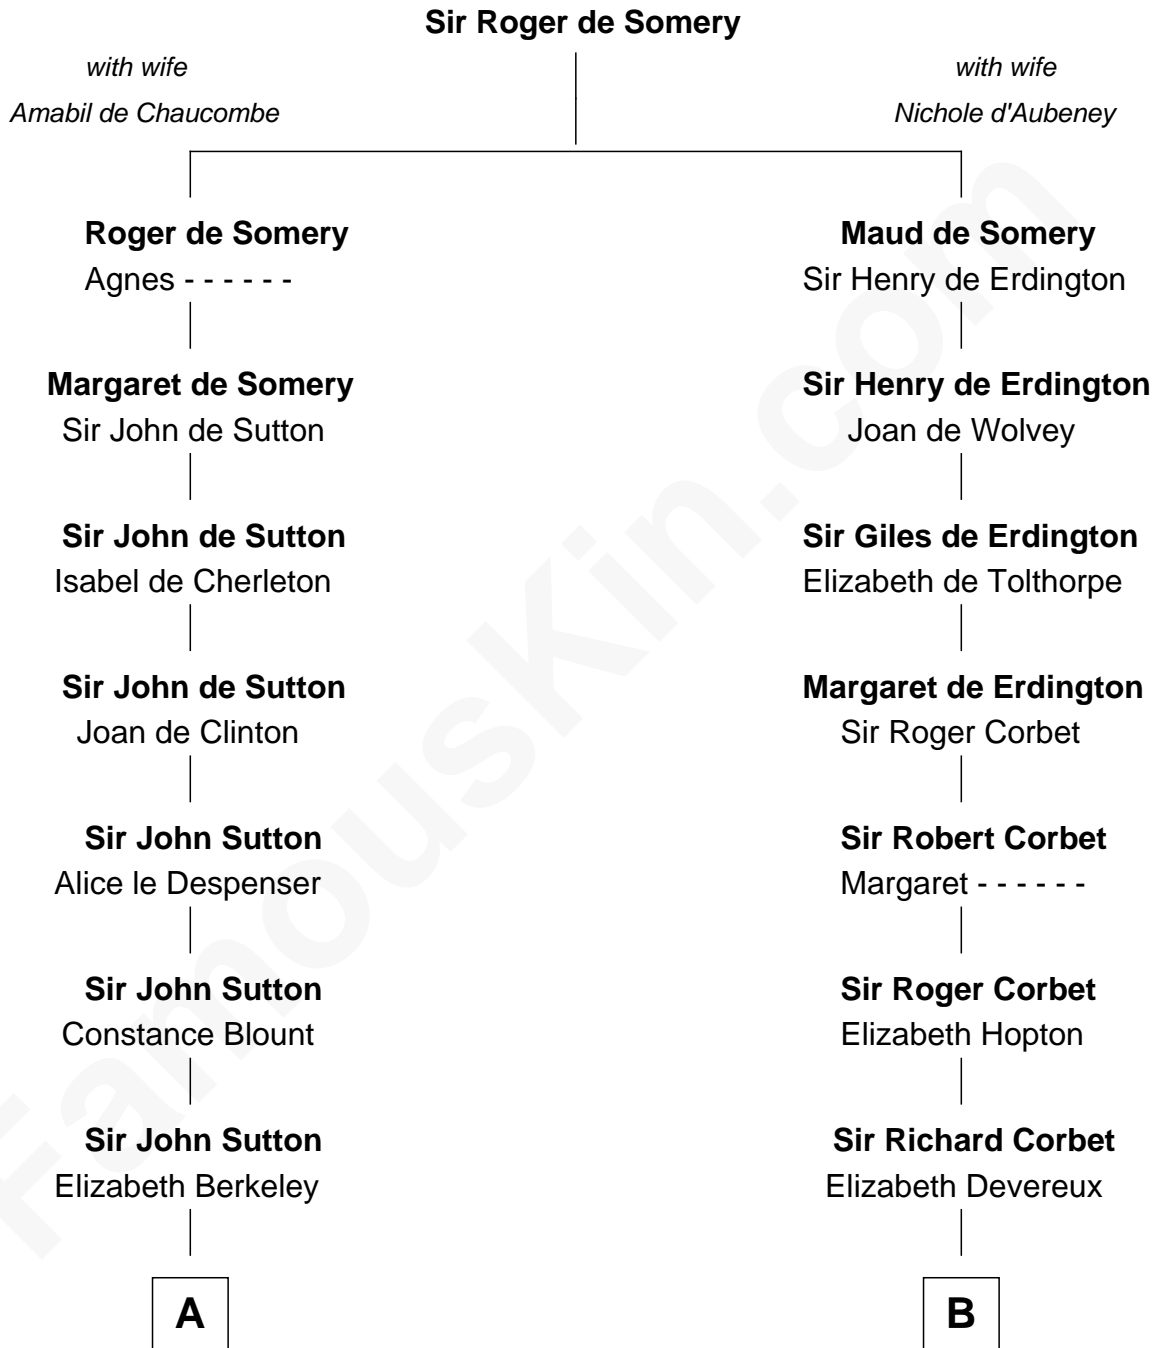

FamousKin.com

Relationship Chart of

Sir Winston Churchill

Prime Minister of the United Kingdom

18th cousin 3 times removed of

James Russell Lowell

American "Fireside" Poet

C

Jane Paget
George Stewart

Jane Stewart
Sir George Spencer-Churchill

Sir John Winston Spencer-Churchill
Frances Anne Emily Vane

Randolph Henry Spencer-Churchill
Jeanette Jerome

Sir Winston Churchill
Prime Minister of the United Kingdom