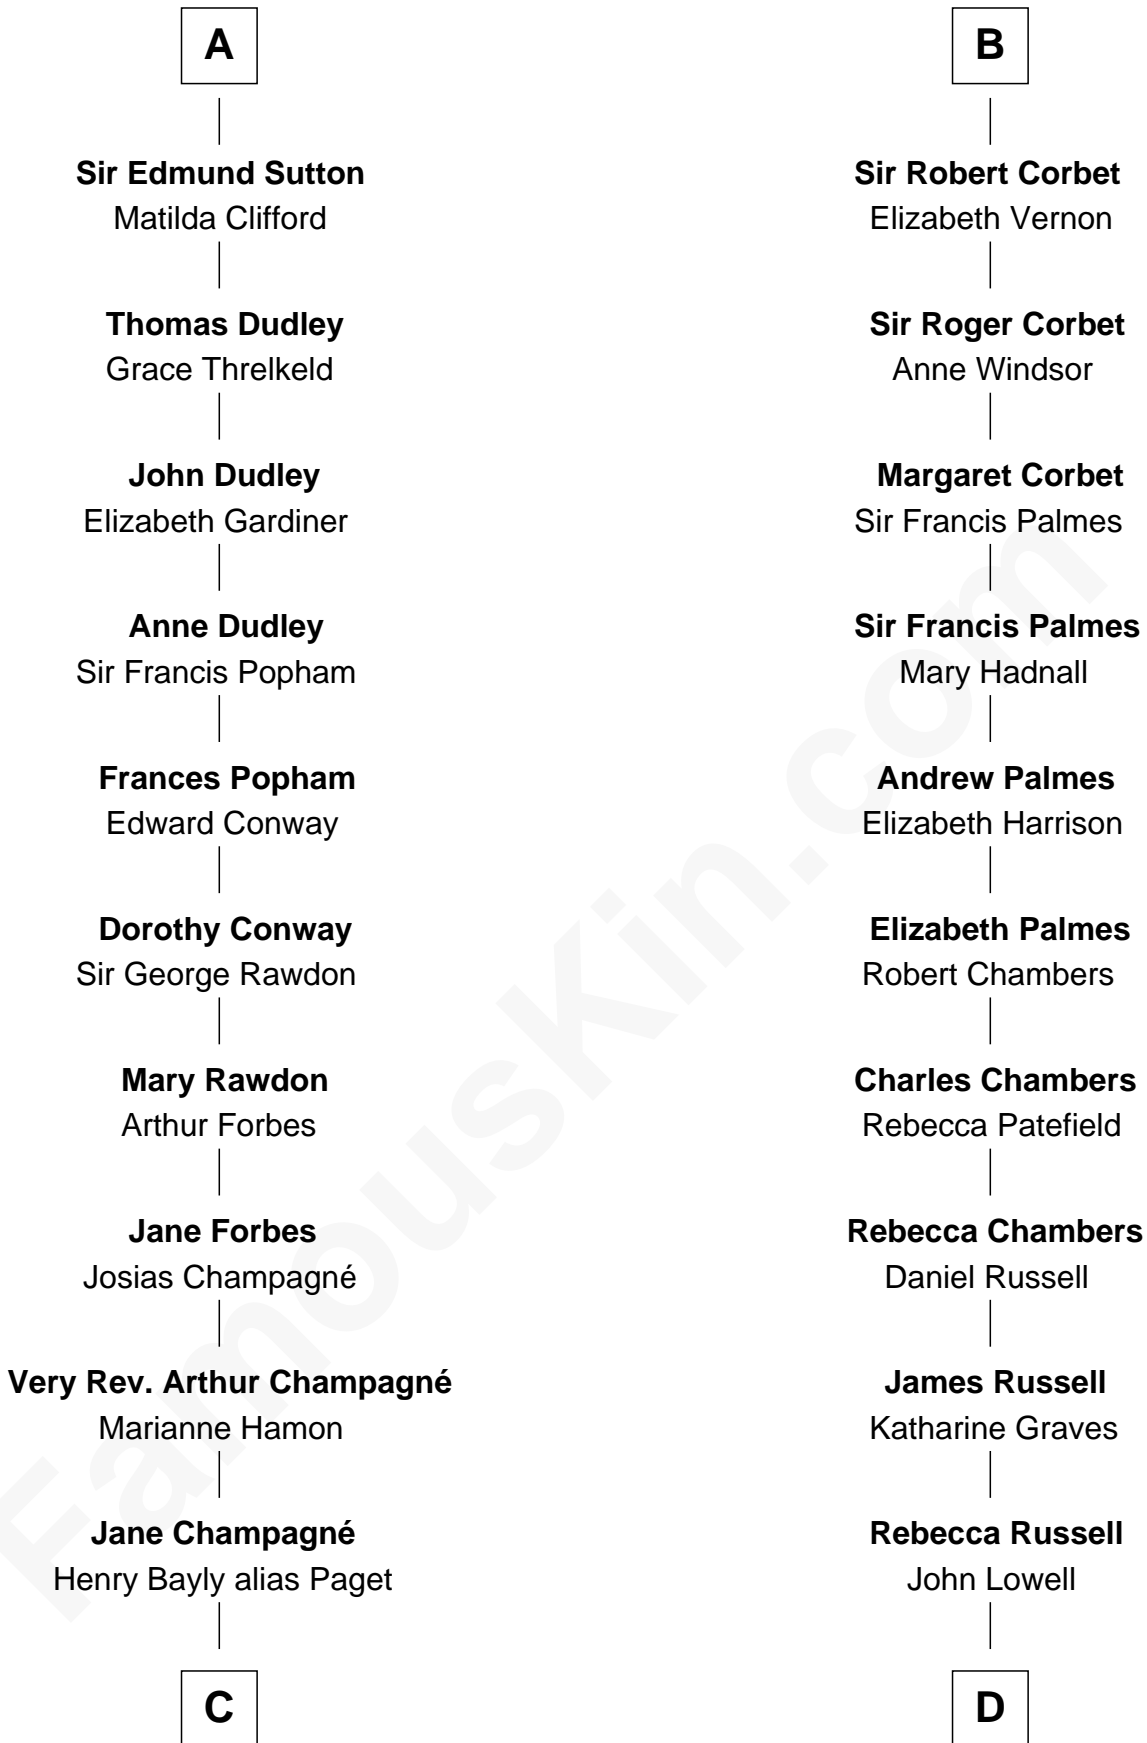

FamousKin.com

Relationship Chart of

Sir Winston Churchill

Prime Minister of the United Kingdom

18th cousin 3 times removed of

James Russell Lowell

American "Fireside" Poet

C

Jane Paget
George Stewart

Jane Stewart
Sir George Spencer-Churchill

Sir John Winston Spencer-Churchill
Frances Anne Emily Vane

Randolph Henry Spencer-Churchill
Jeanette Jerome

Sir Winston Churchill
Prime Minister of the United Kingdom