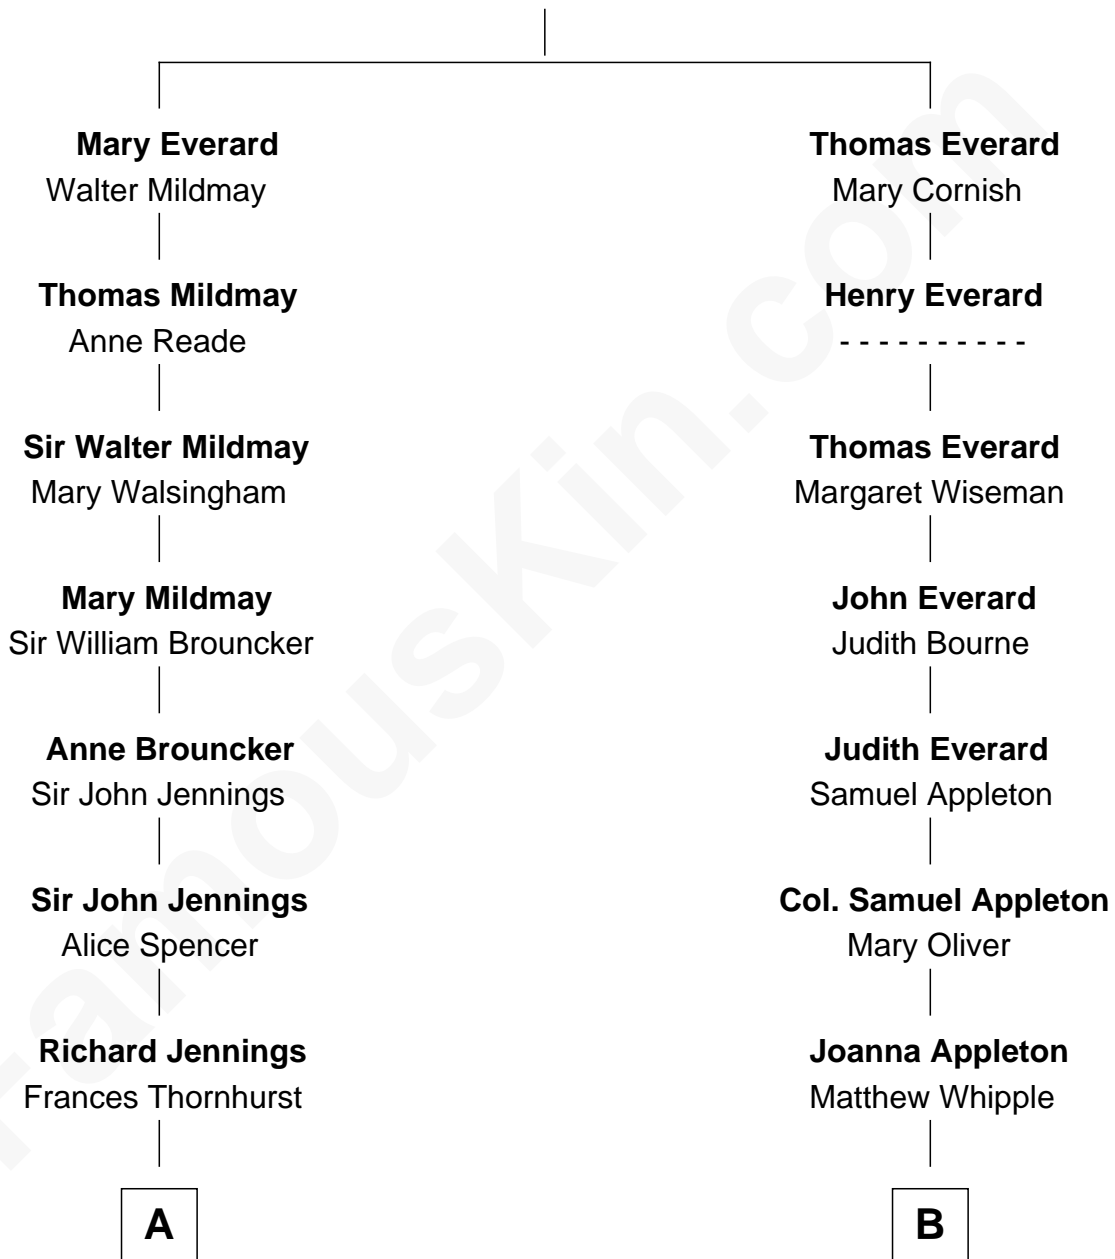

## Relationship Chart of

### Sir Winston Churchill

*Prime Minister of the United Kingdom*

11th cousin 4 times removed of

**James Russell Lowell**

*American "Fireside" Poet*

**John Everard**

**A**

**Sarah Jennings**

John Churchill

**Anne Churchill**

Sir Charles Spencer

**Sir Charles Spencer**

Elizabeth Trevor

**Sir George Spencer**

Caroline Russell

**George Spencer**