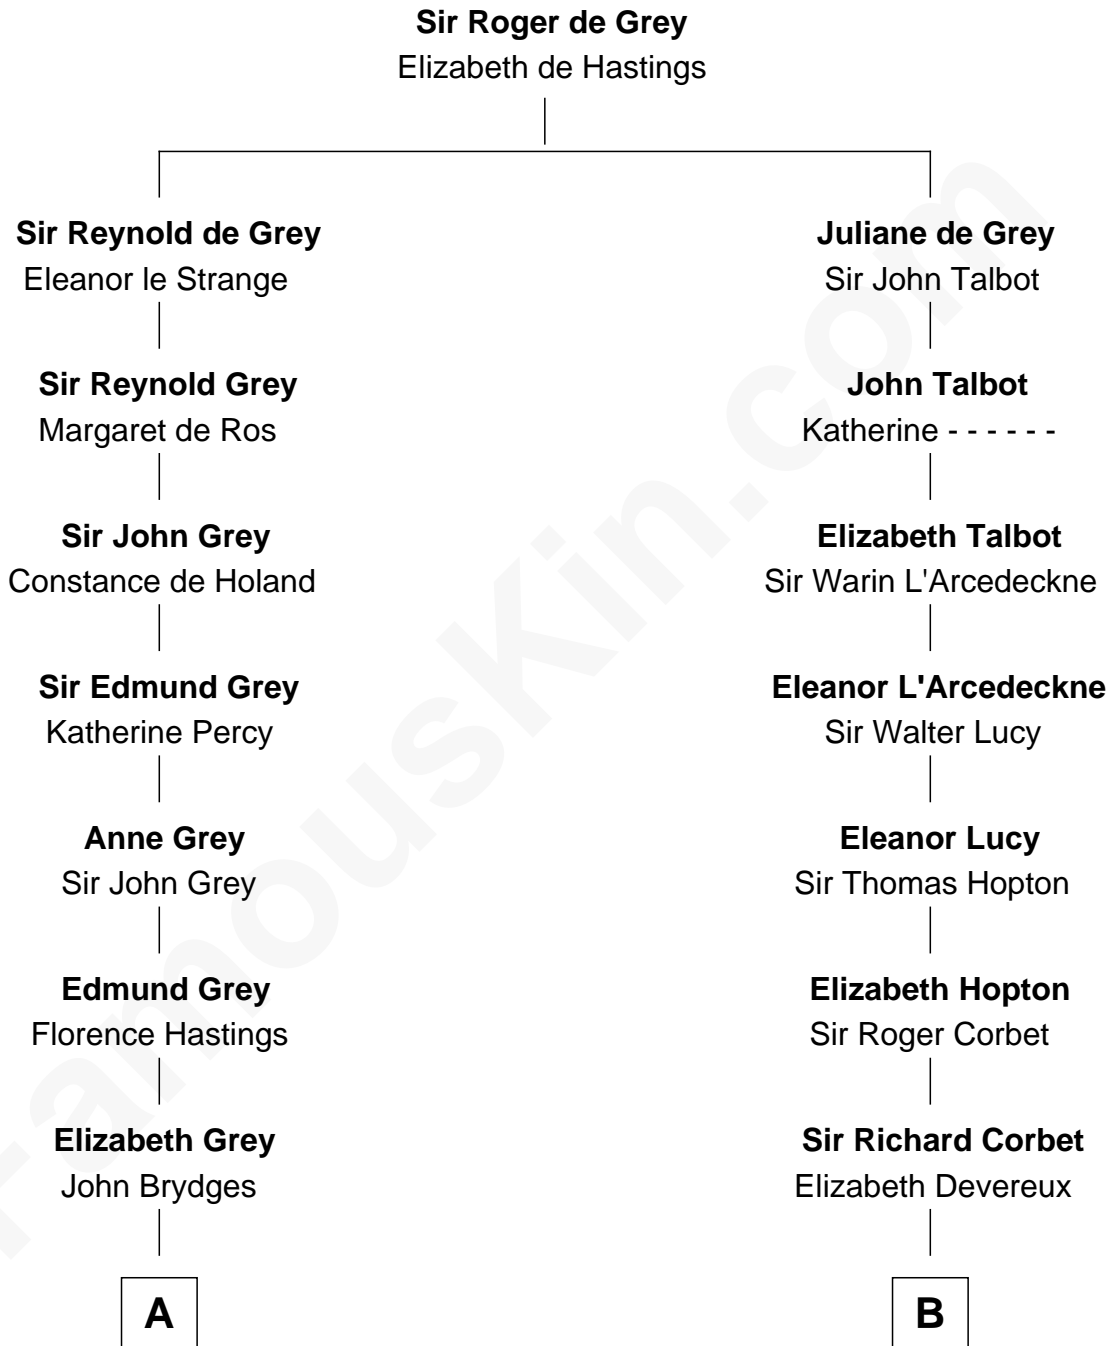

FamousKin.com

Relationship Chart of

Sir Winston Churchill

Prime Minister of the United Kingdom

18th cousin 1 time removed of

James Russell Lowell

American "Fireside" Poet

C