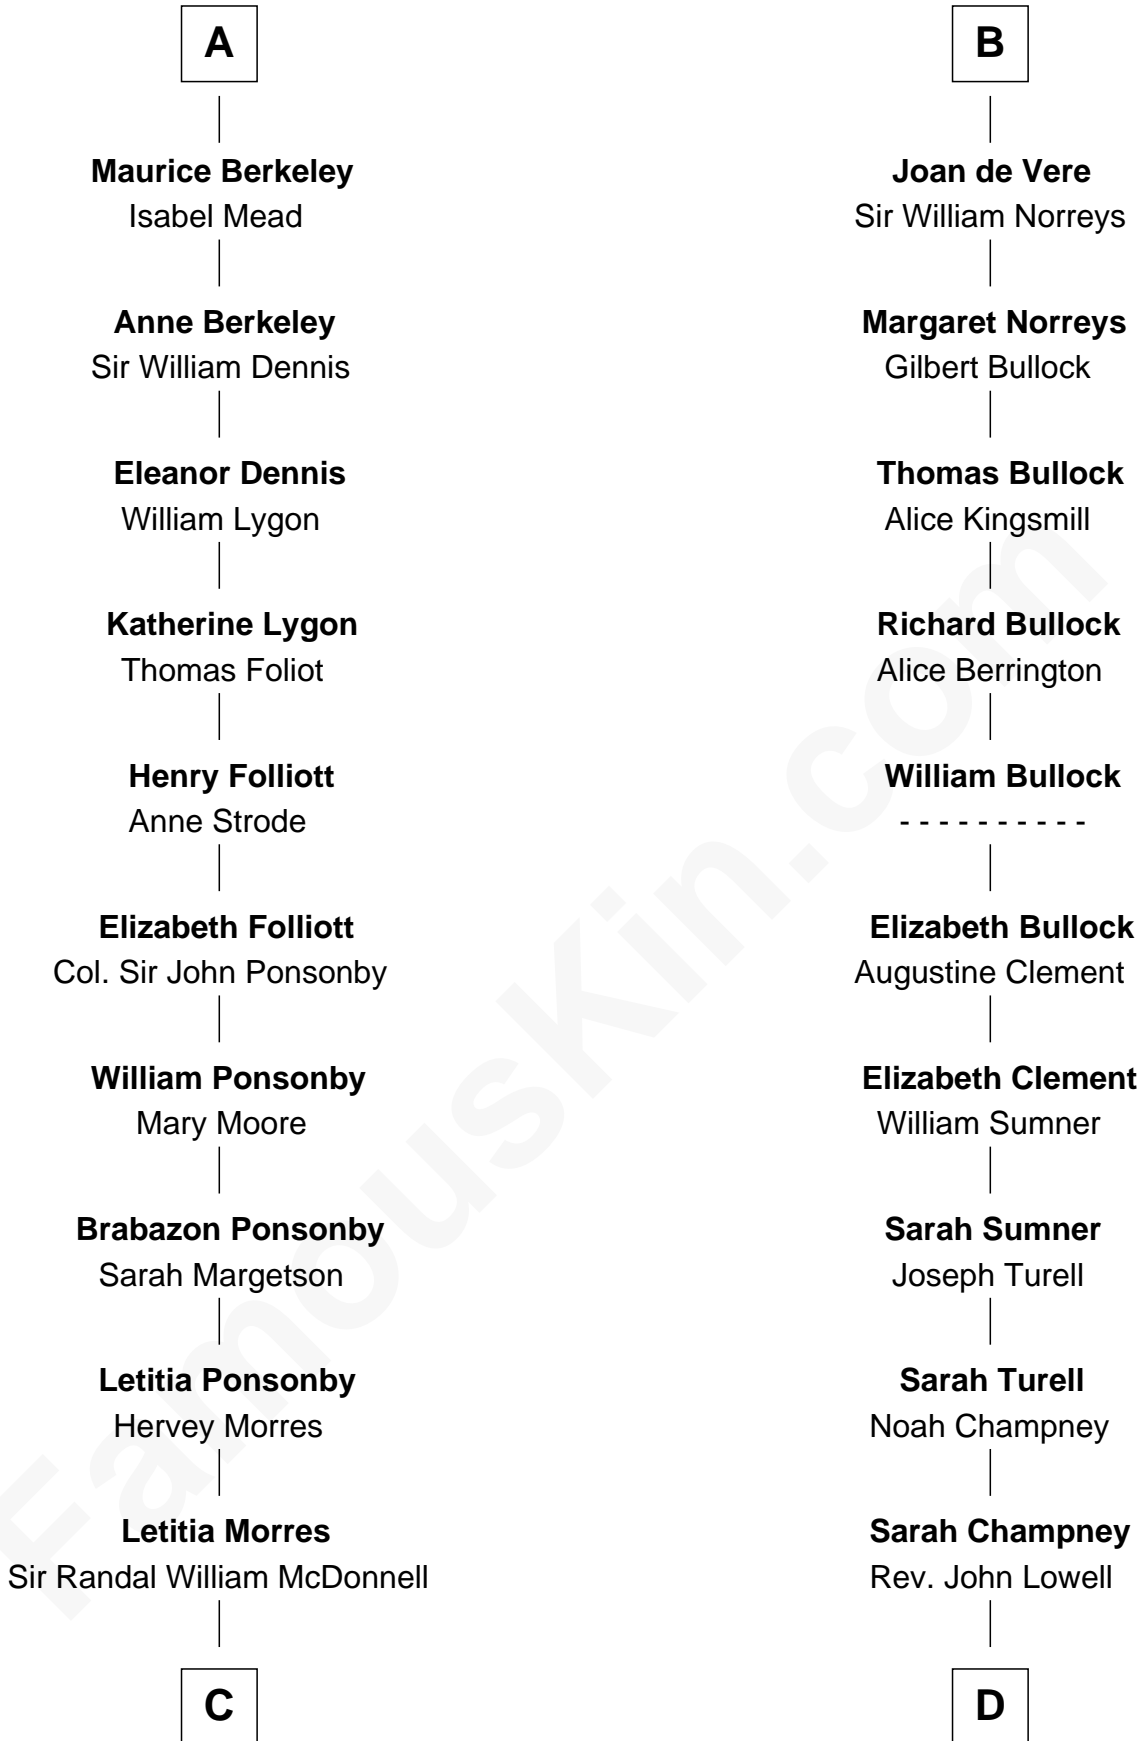

FamousKin.com

Relationship Chart of

Sir Winston Churchill

Prime Minister of the United Kingdom

19th cousin 2 times removed of

James Russell Lowell

American "Fireside" Poet

Sir Gerald de Prendergast

C

Anne Catherine McDonnell

Sir Henry Vane

Frances Anne Emily Vane-Tempest

Sir Charles William Stewart

Frances Anne Emily Vane

Sir John Winston Spencer-Churchill

Randolph Henry Spencer-Churchill