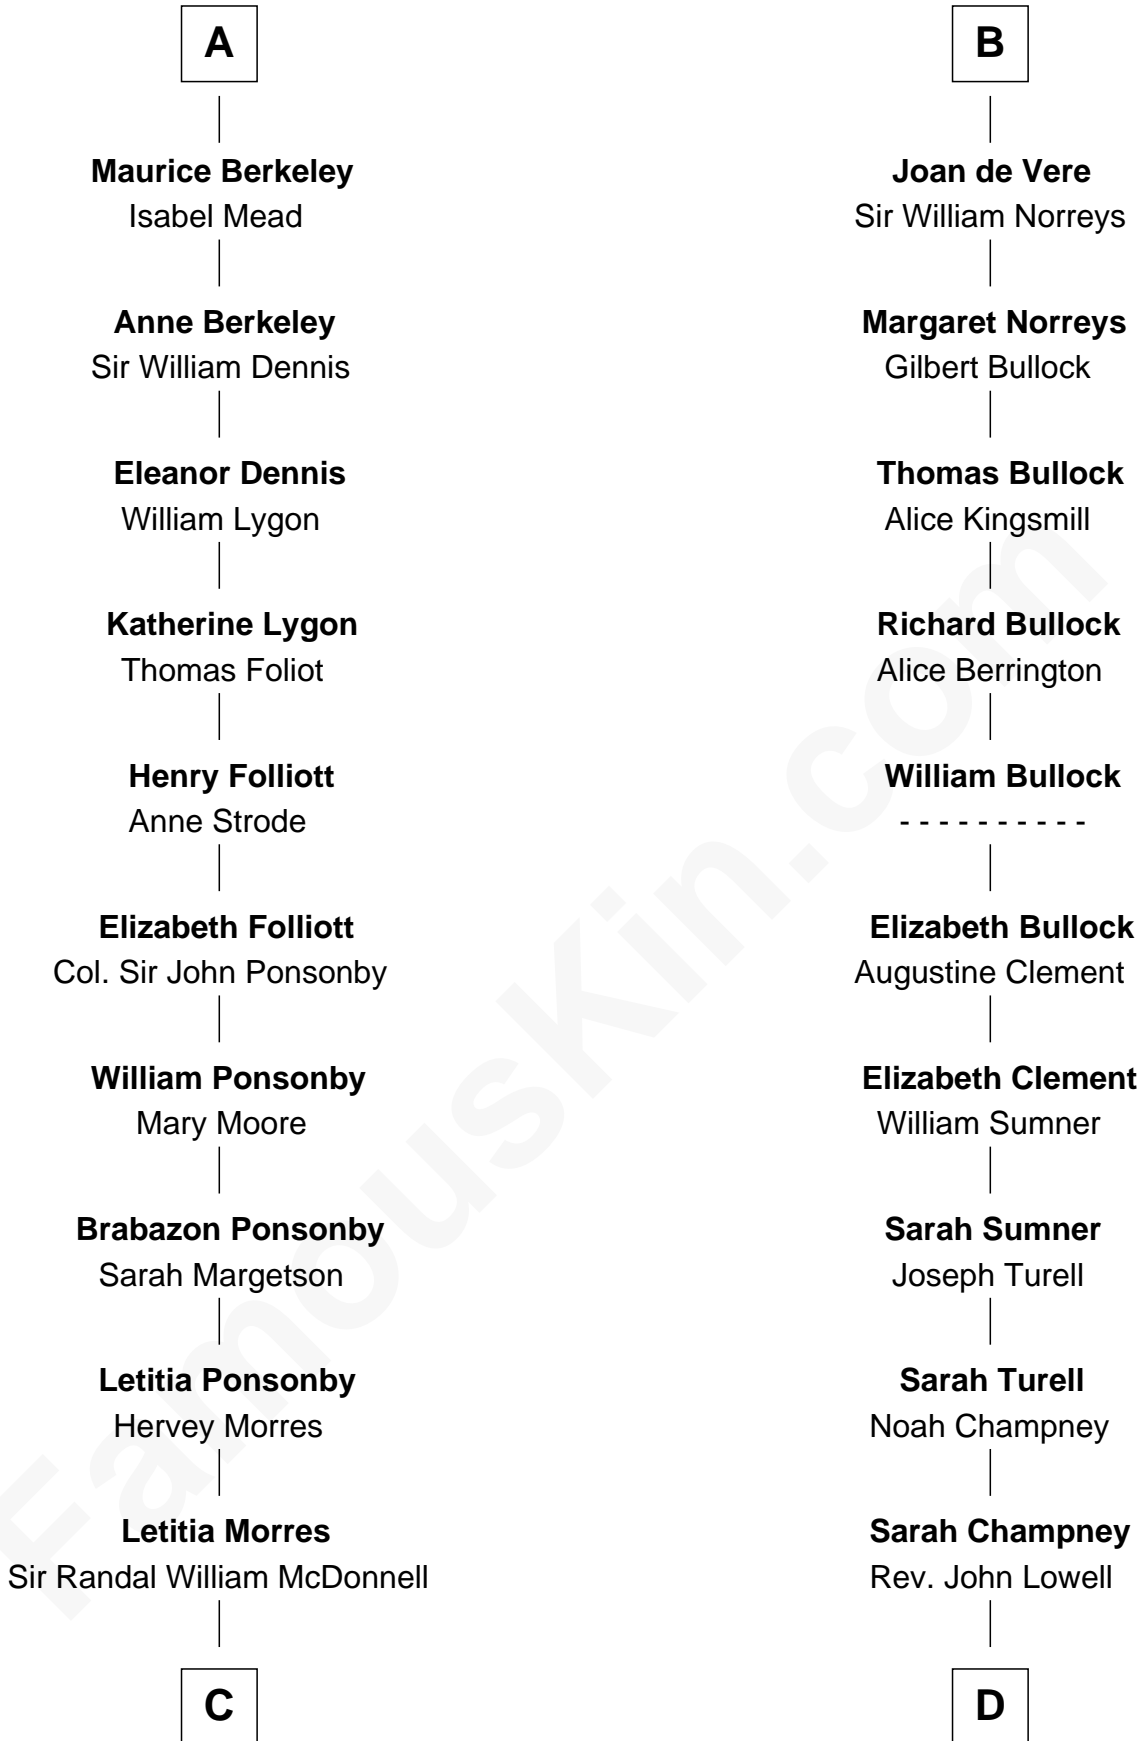

FamousKin.com

Relationship Chart of

Sir Winston Churchill

Prime Minister of the United Kingdom

19th cousin 2 times removed of

James Russell Lowell

American "Fireside" Poet

Maurice FitzGerald

Maurice FitzGerald

Maud de Prendergast

Juliana FitzMaurice

Thomas de Clare

Margaret de Clare

Bartholomew de Badlesmere

Maud de Badlesmere

John de Vere

Aubrey de Vere

Alice FitzWalter

Sir Richard de Vere

Alice Sergeaux

Sir John de Vere

Elizabeth Howard

B

C