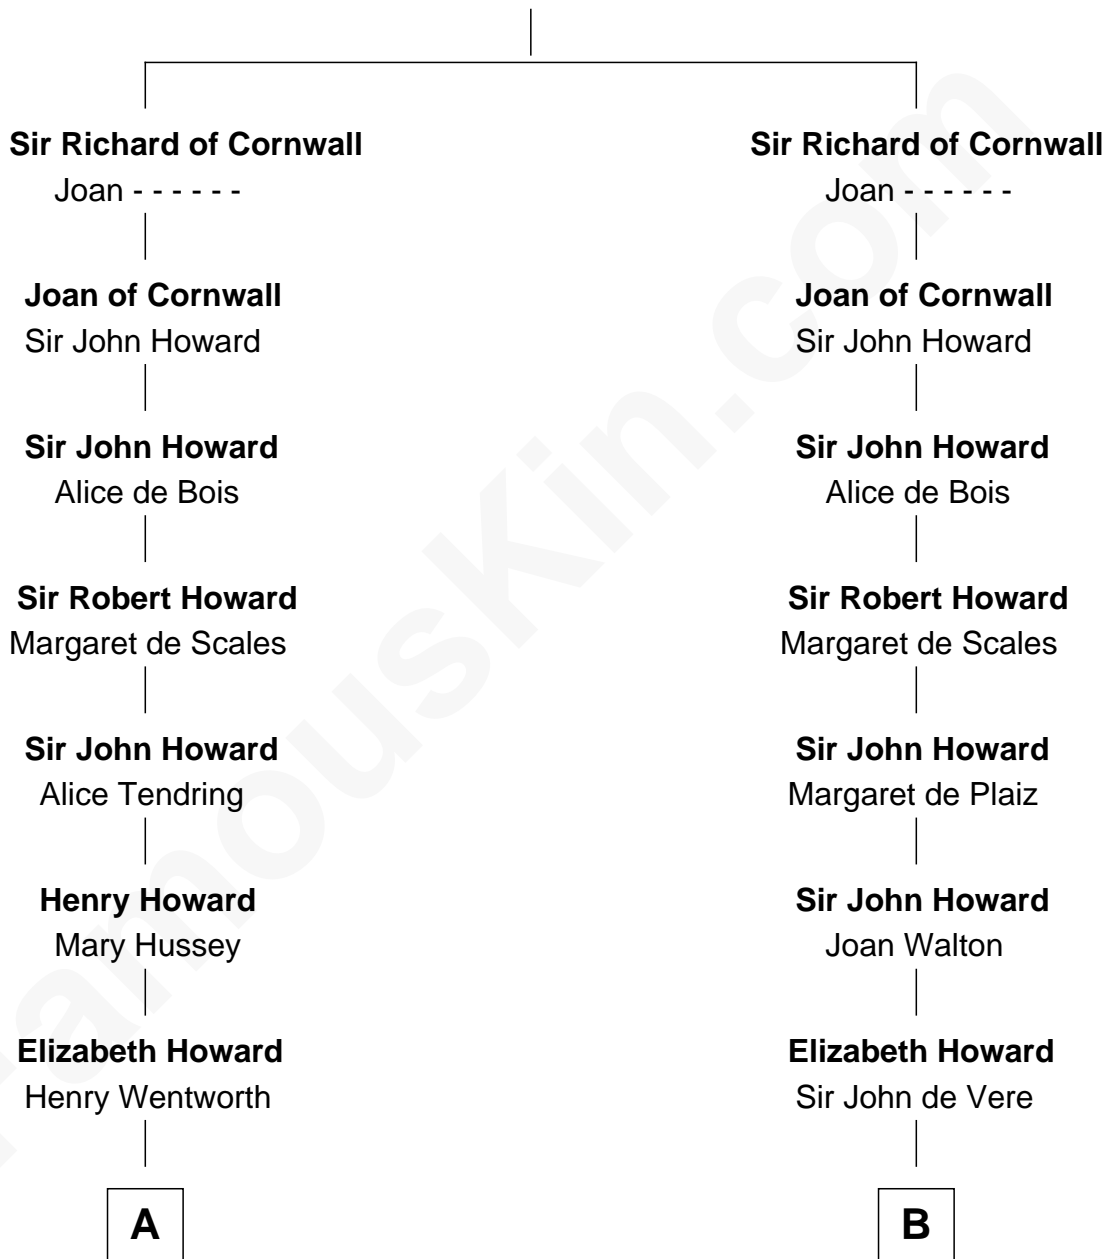

FamousKin.com

Relationship Chart of

Sir Winston Churchill

Prime Minister of the United Kingdom

19th cousin 2 times removed of

James Russell Lowell

American "Fireside" Poet

Richard Plantagenet

C

George Spencer
Susan Stewart

Sir George Spencer-Churchill
Jane Stewart

Sir John Winston Spencer-Churchill
Frances Anne Emily Vane

Randolph Henry Spencer-Churchill
Jeanette Jerome

Sir Winston Churchill
Prime Minister of the United Kingdom