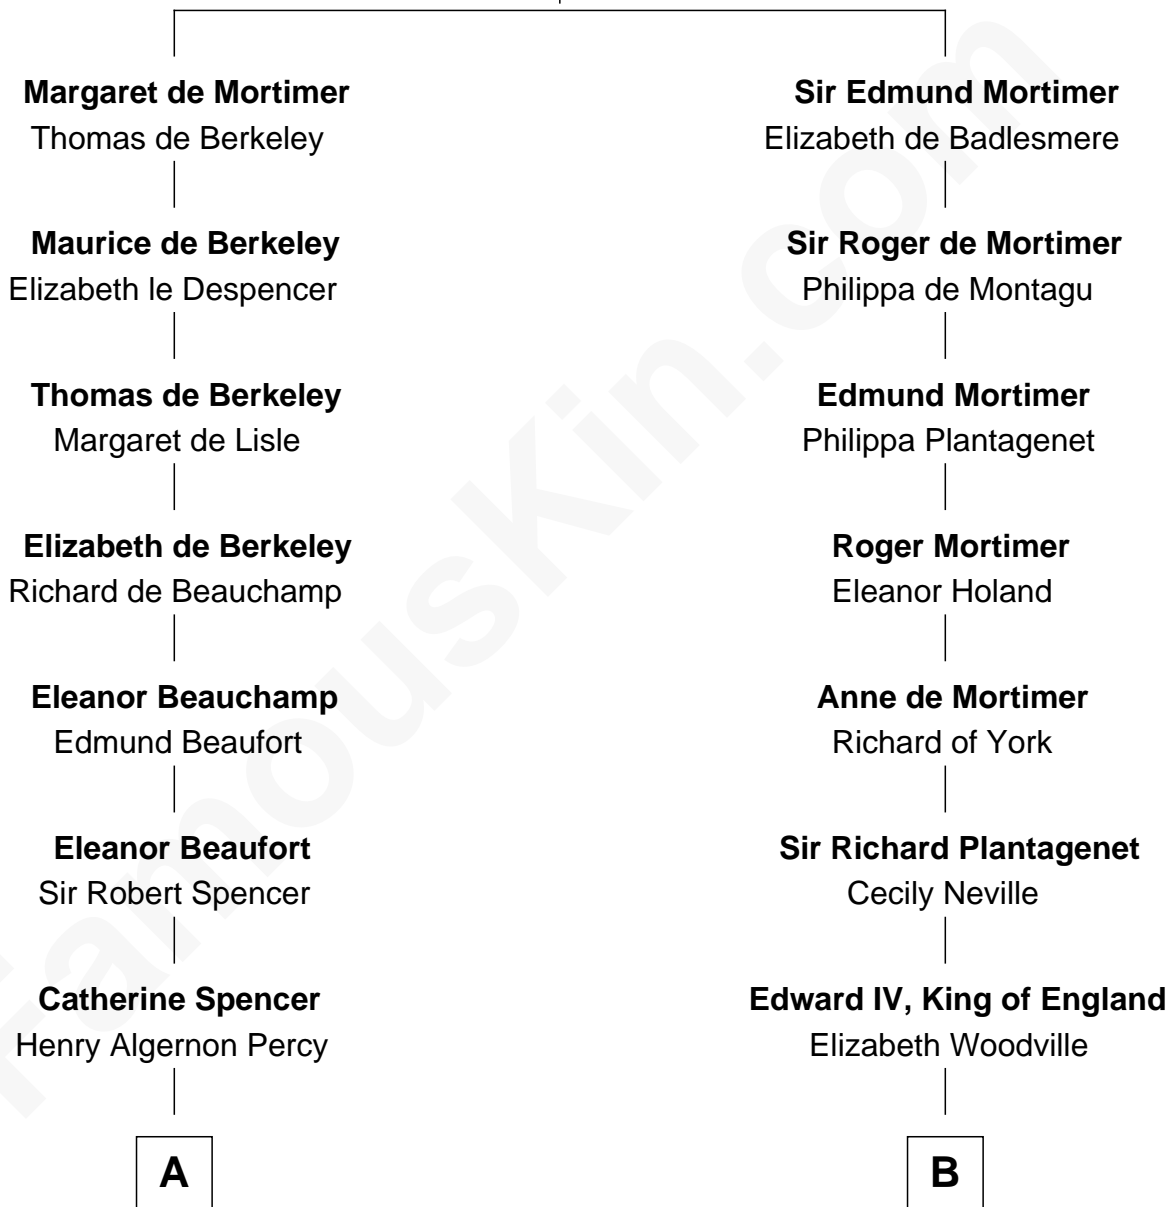

FamousKin.com

Relationship Chart of

Sir Winston Churchill

Prime Minister of the United Kingdom

20th cousin of

James Russell Lowell

American "Fireside" Poet

Roger de Mortimer

Joan de Geneville

C

Sir George Spencer-Churchill

Jane Stewart

Sir John Winston Spencer-Churchill

Frances Anne Emily Vane

Randolph Henry Spencer-Churchill

Jeanette Jerome

Sir Winston Churchill

Prime Minister of the United Kingdom

D

Robert Traill

Mary Whipple

Mary Whipple Traill

Keith Spence

Harriet Brackett Spence