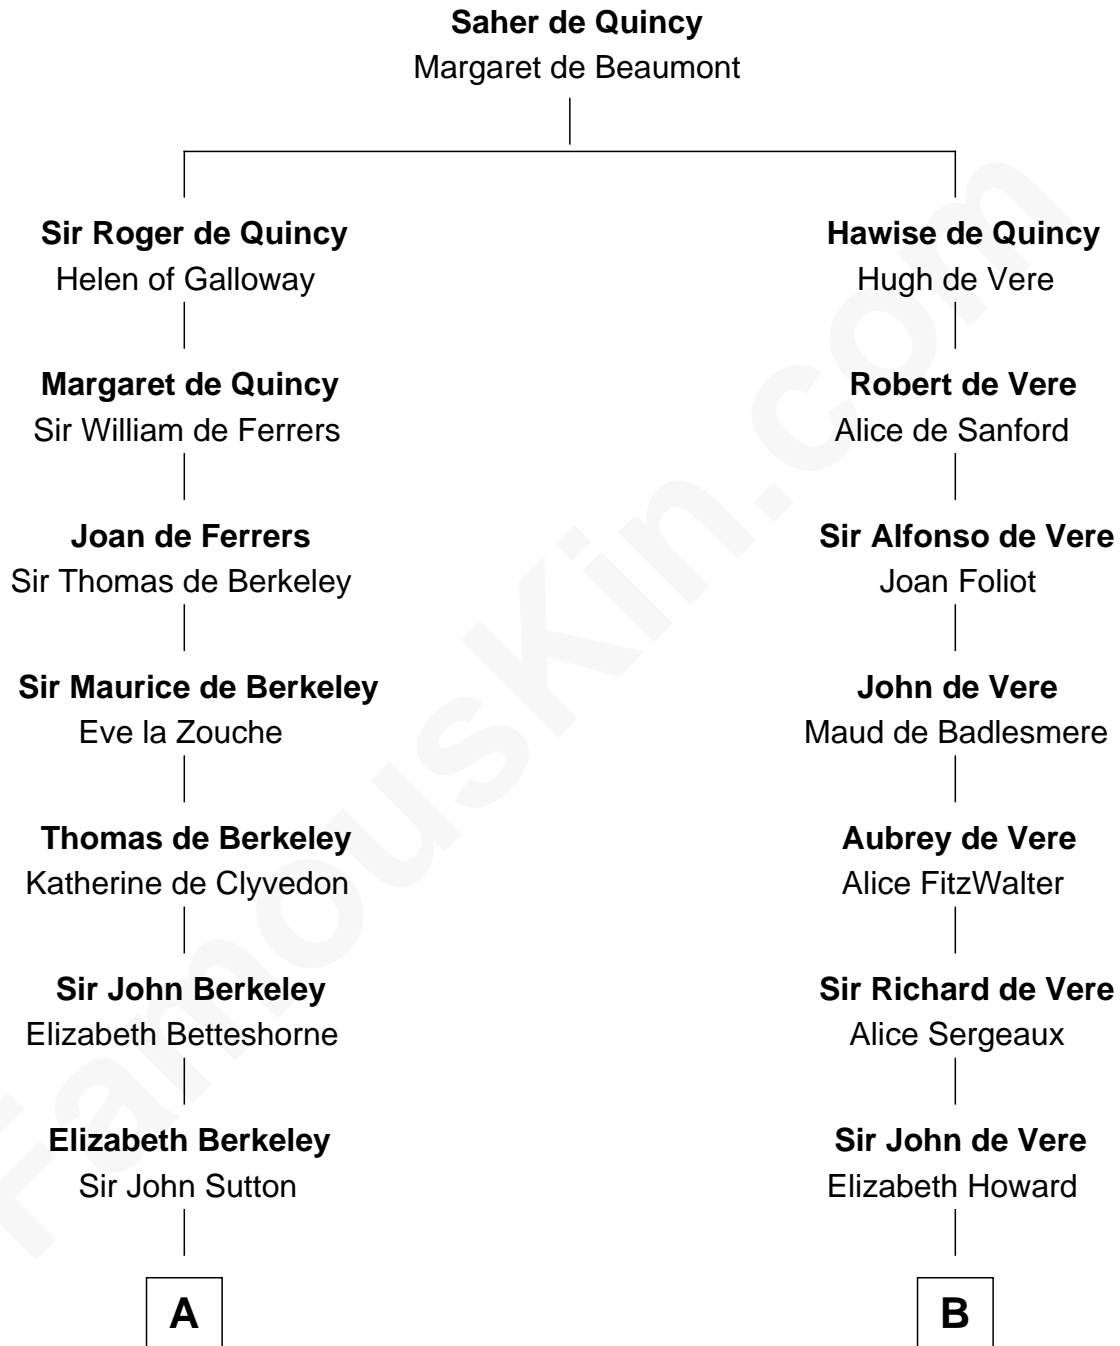

FamousKin.com

Relationship Chart of

Sir Winston Churchill

Prime Minister of the United Kingdom

19th cousin 2 times removed of

James Russell Lowell

American "Fireside" Poet

C

Jane Paget
George Stewart

Jane Stewart
Sir George Spencer-Churchill

Sir John Winston Spencer-Churchill
Frances Anne Emily Vane

Randolph Henry Spencer-Churchill
Jeanette Jerome

Sir Winston Churchill
Prime Minister of the United Kingdom