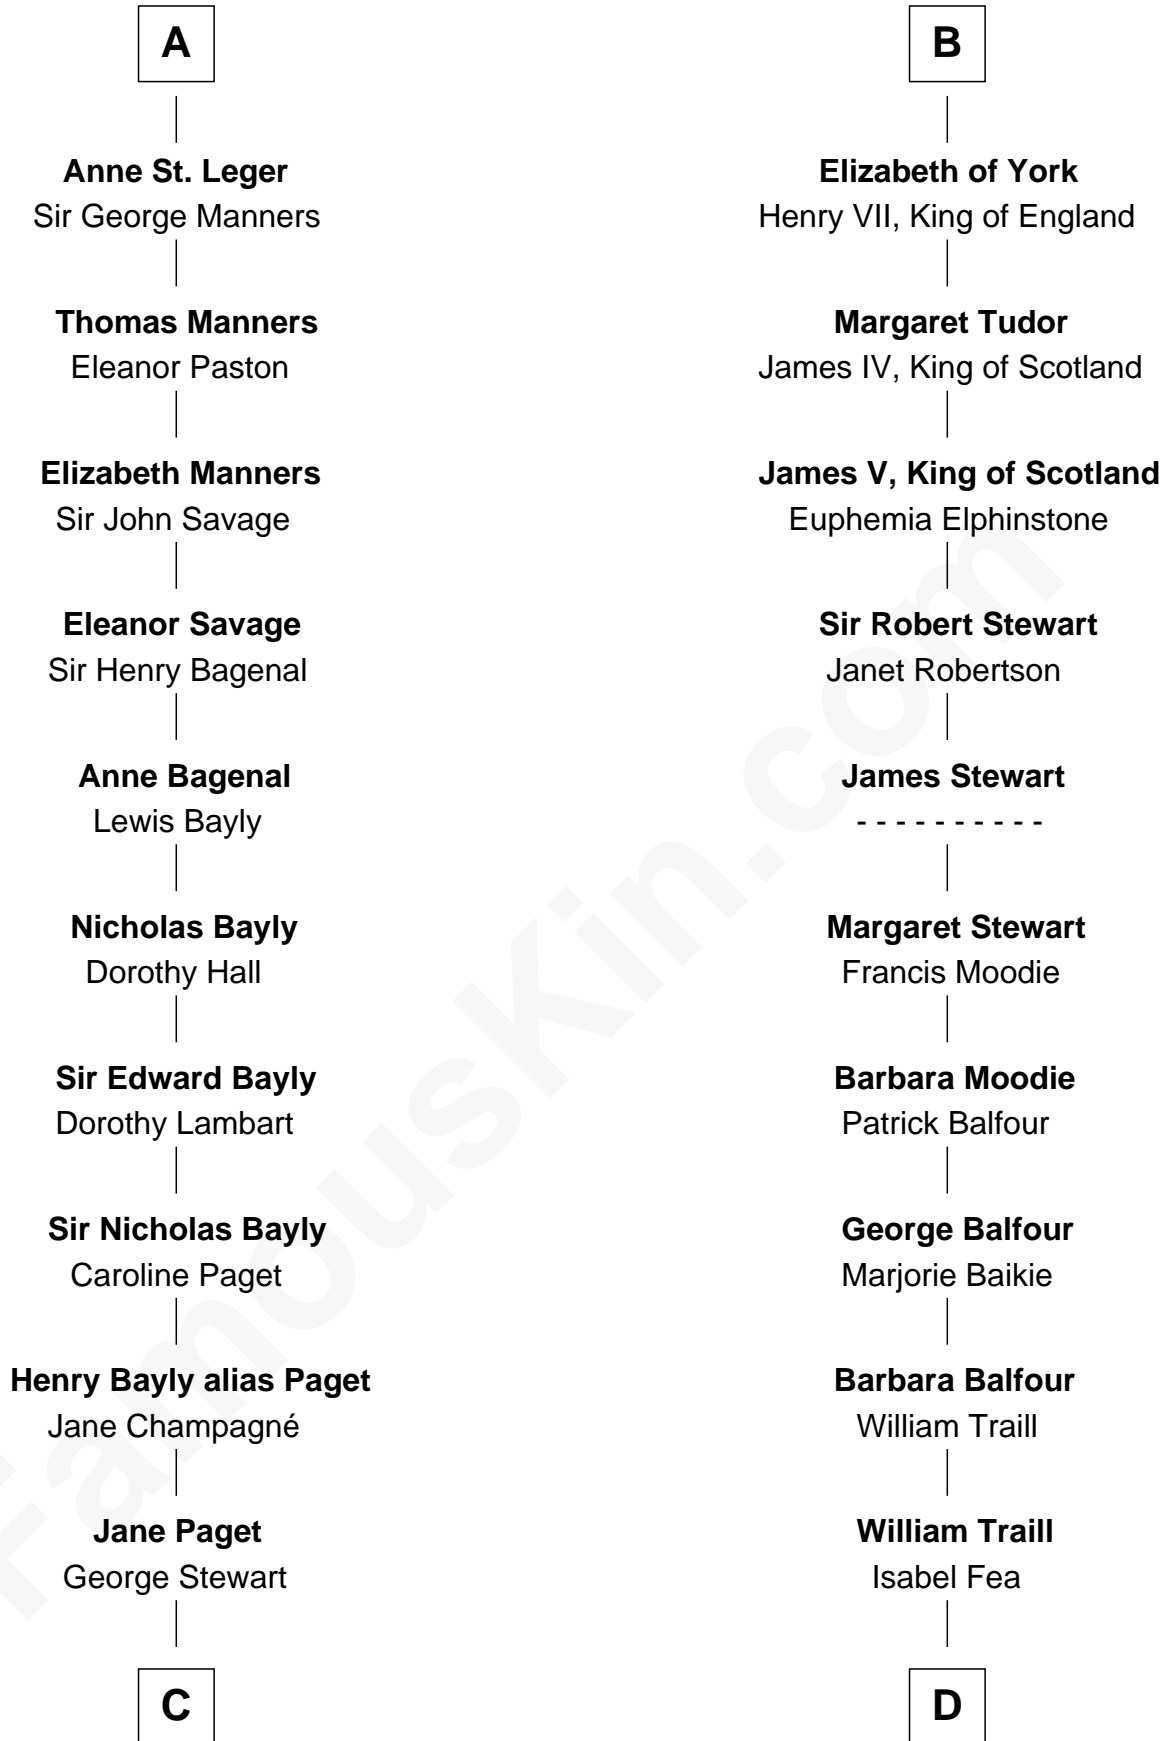

FamousKin.com

Relationship Chart of

Sir Winston Churchill

Prime Minister of the United Kingdom

20th cousin of

James Russell Lowell

American "Fireside" Poet

William Longespee

Idoine de Camville

C

Jane Stewart
Sir George Spencer-Churchill

Sir John Winston Spencer-Churchill
Frances Anne Emily Vane

Randolph Henry Spencer-Churchill
Jeanette Jerome

Sir Winston Churchill
Prime Minister of the United Kingdom