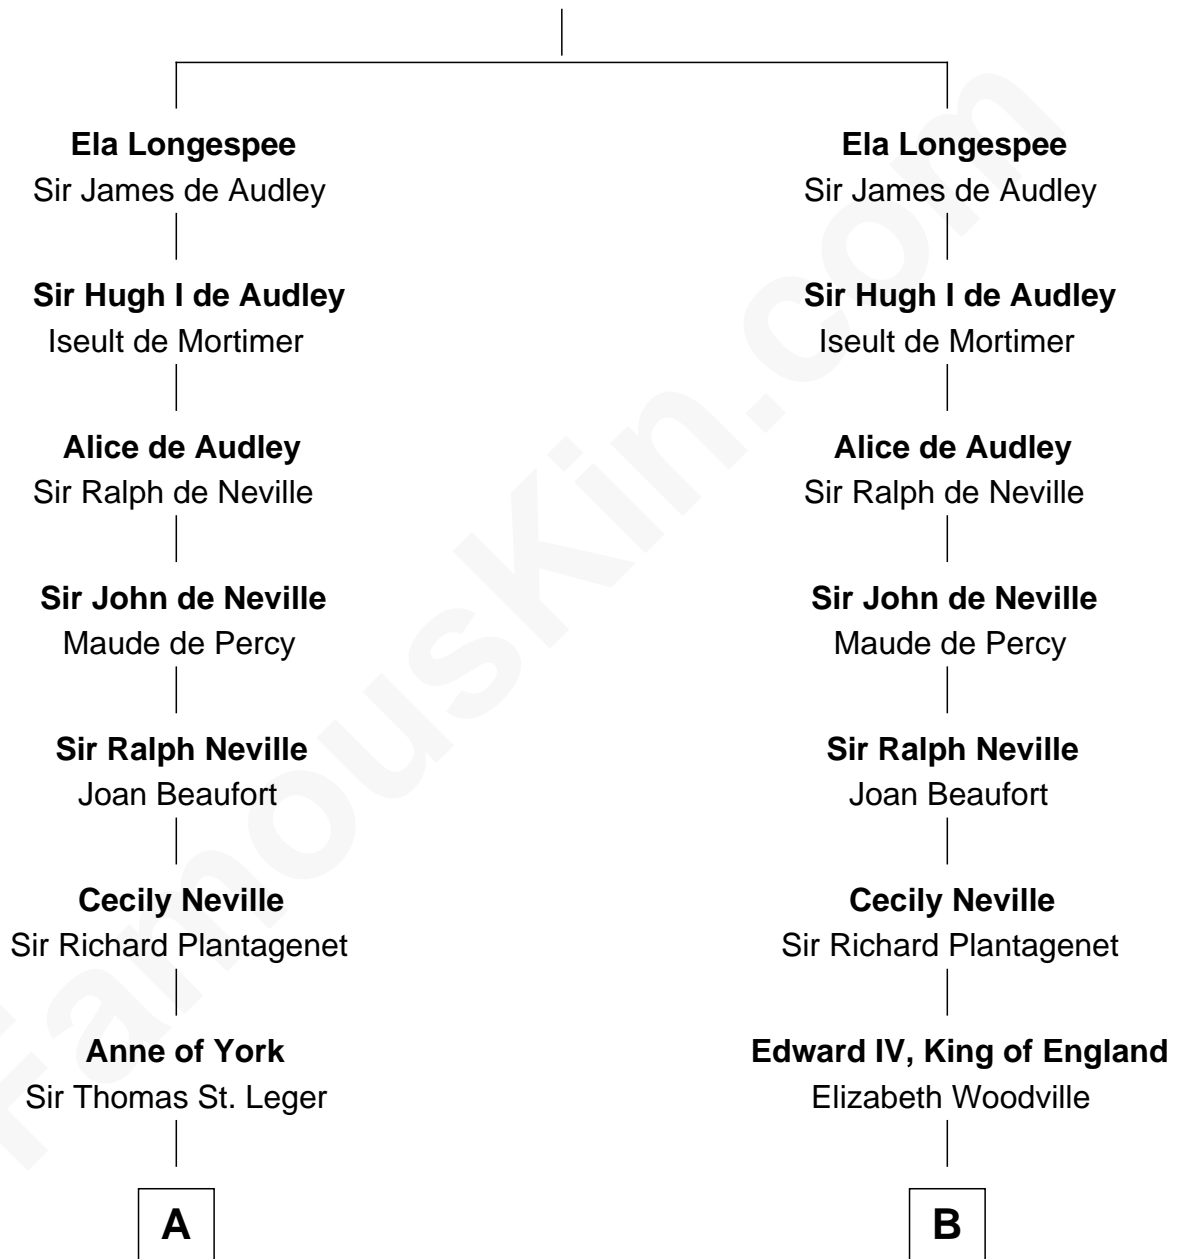

FamousKin.com

Relationship Chart of

Sir Winston Churchill

Prime Minister of the United Kingdom

20th cousin of

James Russell Lowell

American "Fireside" Poet

William Longespee

Idoine de Camville

C

Jane Stewart
Sir George Spencer-Churchill

Sir John Winston Spencer-Churchill
Frances Anne Emily Vane

Randolph Henry Spencer-Churchill
Jeanette Jerome

Sir Winston Churchill
Prime Minister of the United Kingdom