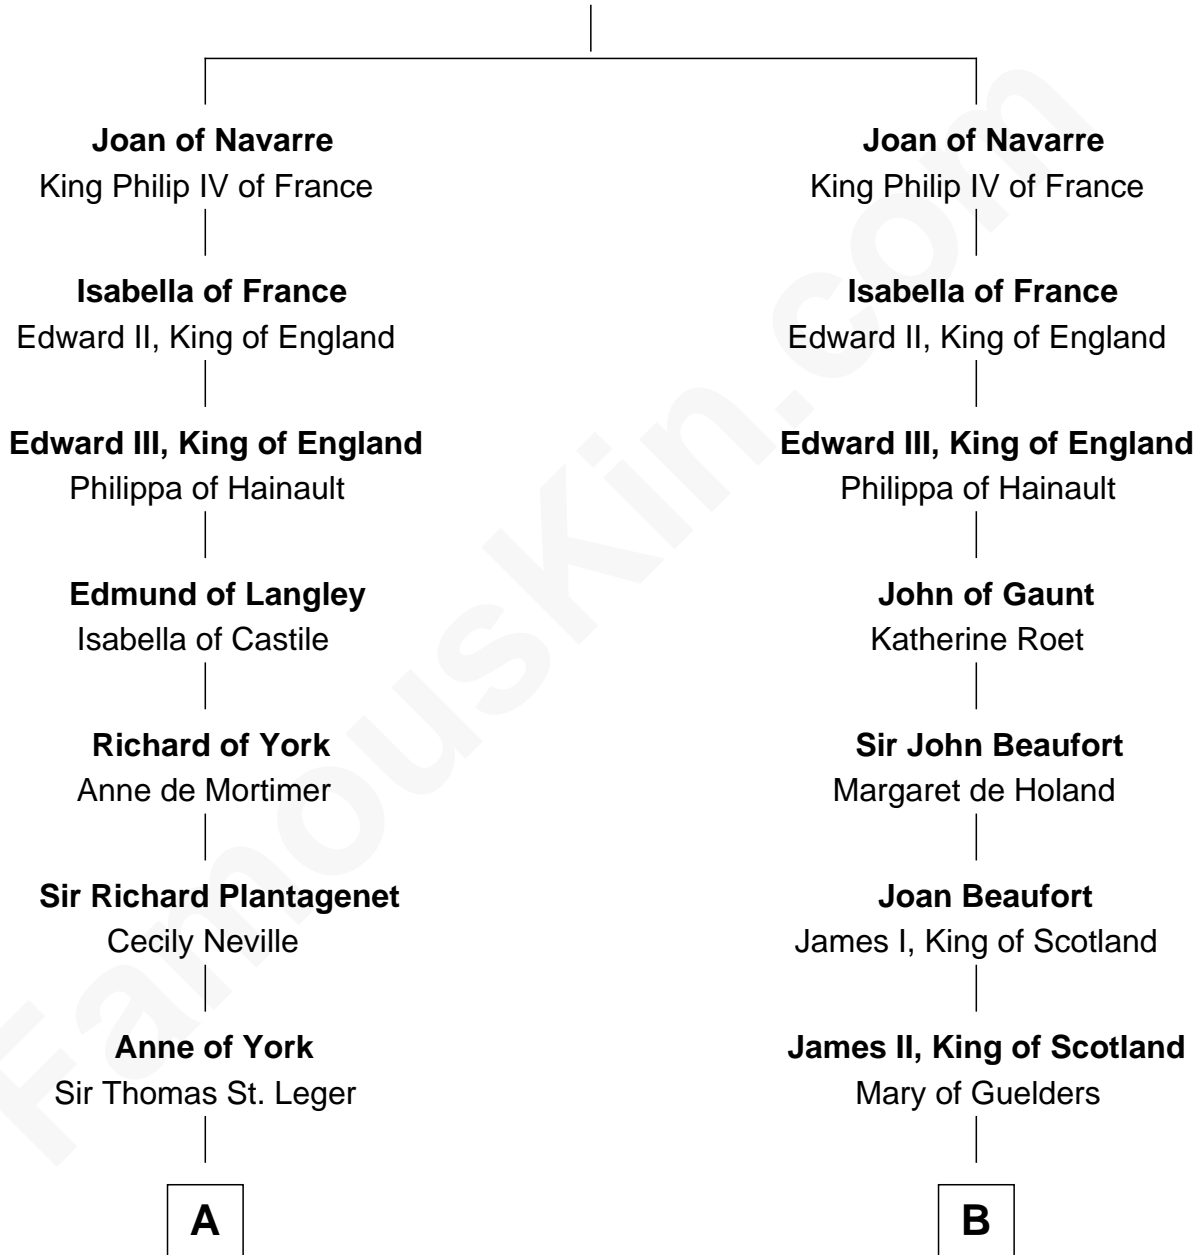

FamousKin.com

Relationship Chart of

Sir Winston Churchill

Prime Minister of the United Kingdom

20th cousin of

James Russell Lowell

American "Fireside" Poet

King Henry I of Navarre

Blanche of Artois

C

Jane Stewart
Sir George Spencer-Churchill

Sir John Winston Spencer-Churchill
Frances Anne Emily Vane

Randolph Henry Spencer-Churchill
Jeanette Jerome

Sir Winston Churchill
Prime Minister of the United Kingdom