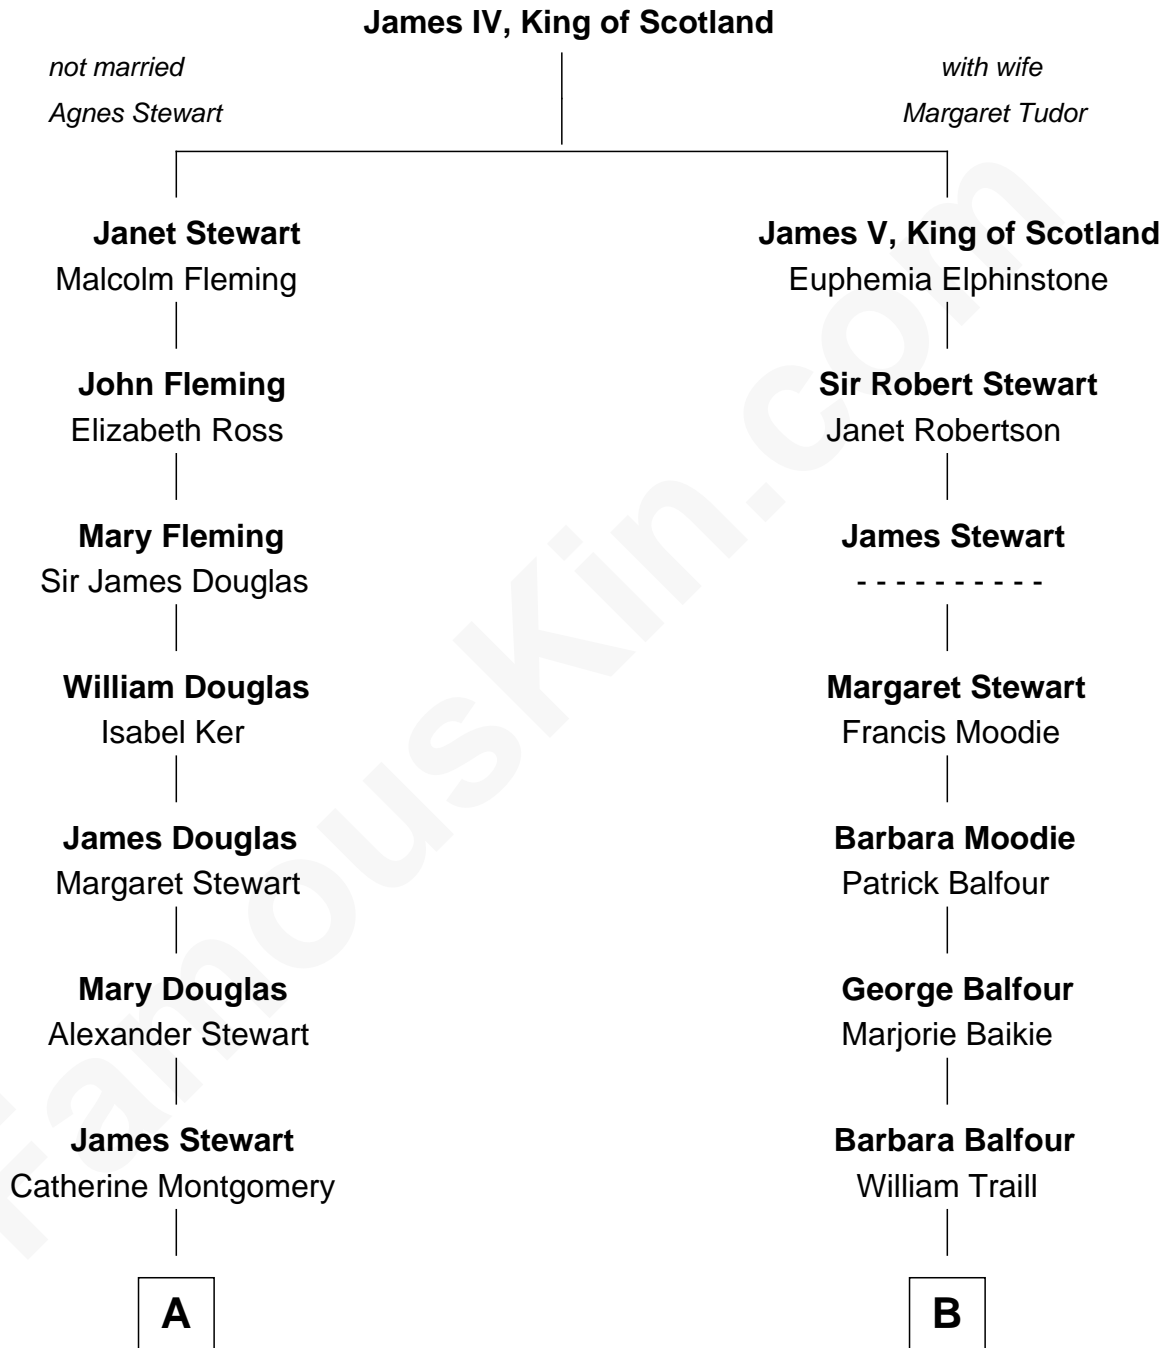

FamousKin.com

Relationship Chart of

Sir Winston Churchill

Prime Minister of the United Kingdom

11th cousin 2 times removed of

James Russell Lowell

American "Fireside" Poet

A

Alexander Stewart
Catherine Cochrane

Sir John Stewart
Anne Dashwood

Susan Stewart
George Spencer

Sir George Spencer-Churchill
Jane Stewart

Sir John Winston Spencer-Churchill
Frances Anne Emily Vane

Randolph Henry Spencer-Churchill
Jeanette Jerome