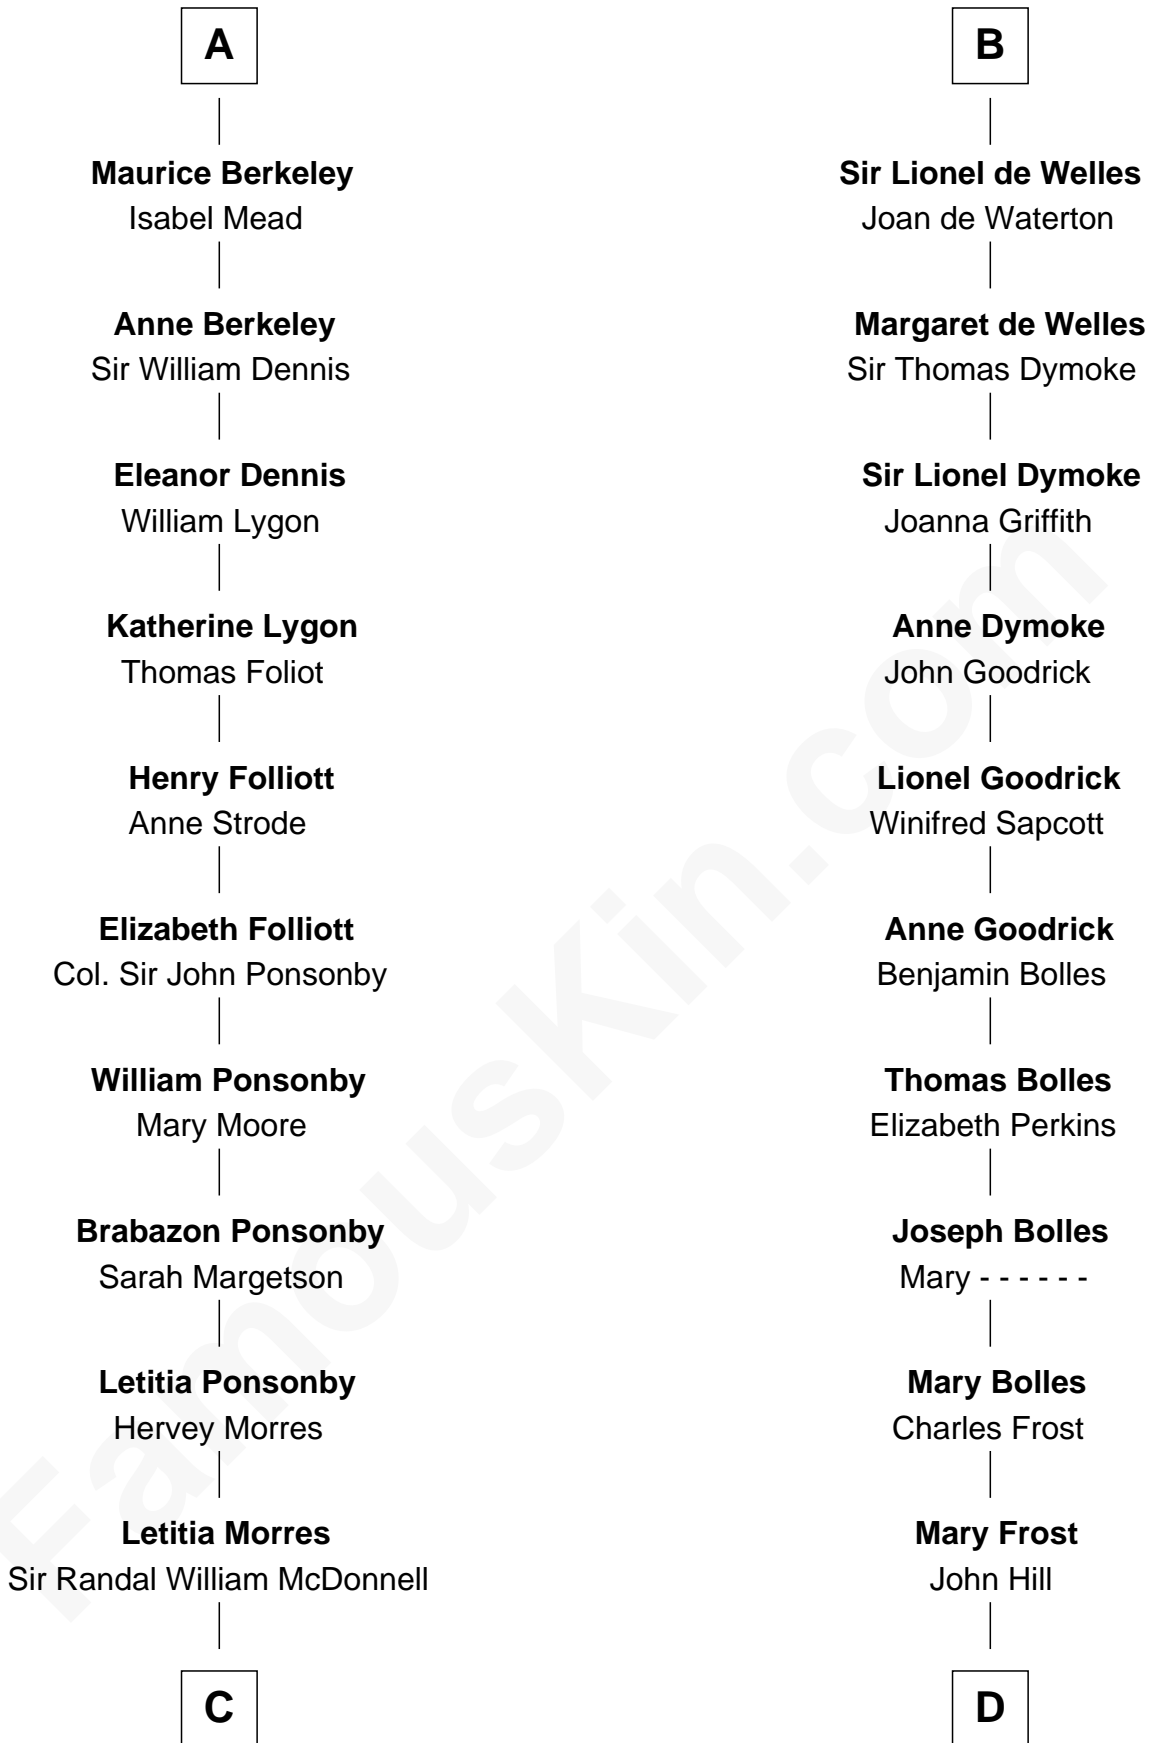

FamousKin.com

Relationship Chart of

Sir Winston Churchill

Prime Minister of the United Kingdom

20th cousin 1 time removed of

Ichabod Goodwin

27th Governor of New Hampshire

Sir Gerald de Prendergast

C

Anne Catherine McDonnell

Sir Henry Vane

Frances Anne Emily Vane-Tempest

Sir Charles William Stewart

Frances Anne Emily Vane

Sir John Winston Spencer-Churchill

Randolph Henry Spencer-Churchill

Jeanette Jerome

Sir Winston Churchill

Prime Minister of the United Kingdom

D

Elisha Hill

Mary Plaisted

Hannah Hill

Dominicus Goodwin