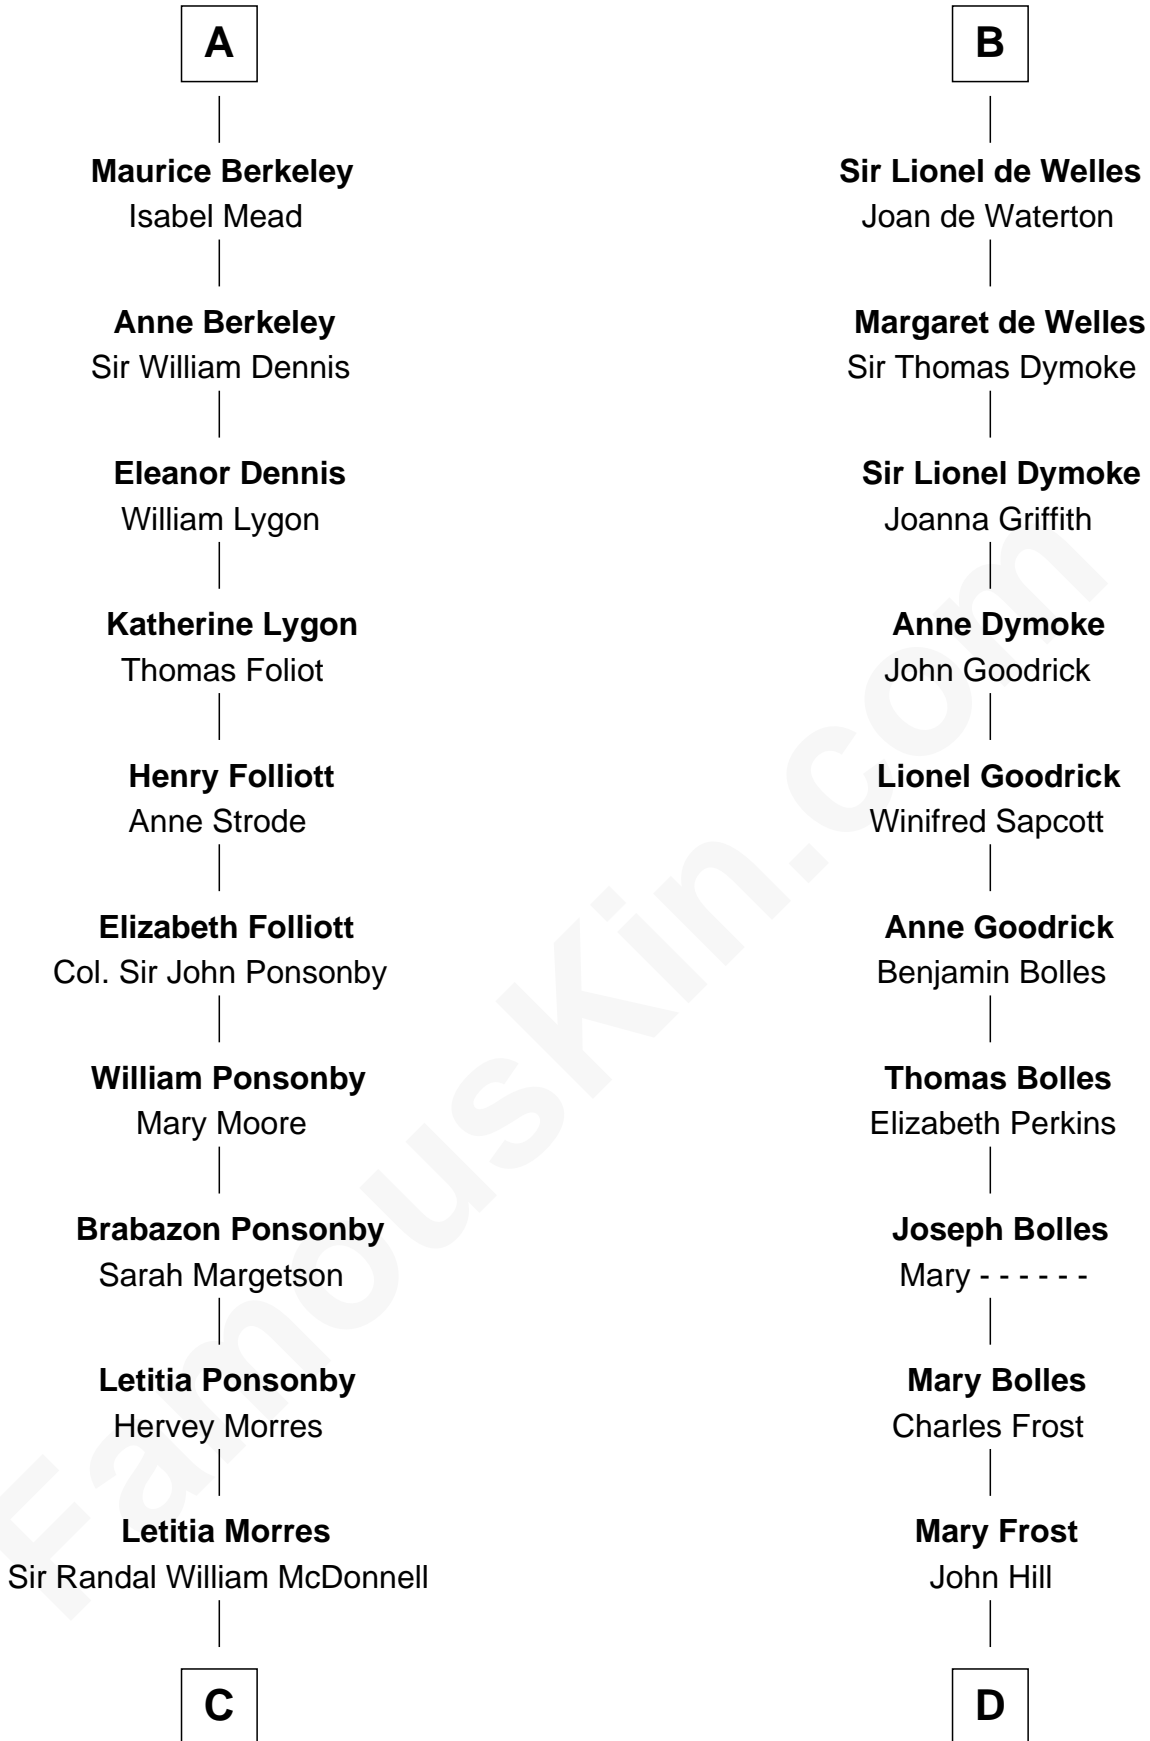

FamousKin.com

Relationship Chart of

Sir Winston Churchill

Prime Minister of the United Kingdom

20th cousin 1 time removed of

Ichabod Goodwin

27th Governor of New Hampshire

Maurice FitzGerald

Juliana - - - - -

Maurice FitzGerald
Maud de Prendergast

Juliana FitzMaurice
Thomas de Clare

Margaret de Clare
Bartholomew de Badlesmere

Elizabeth de Badlesmere
Sir William de Bohun

Elizabeth de Bohun
Sir Richard Fitzalan

Elizabeth Fitzalan
Sir Thomas Mowbray

Isabel Mowbray
Sir James Berkeley

A

Maurice FitzGerald
Maud de Prendergast

Juliana FitzMaurice
Thomas de Clare

Margaret de Clare
Bartholomew de Badlesmere

Margery de Badlesmere
Sir William de Ros

Maud de Roos
John de Welles

John de Welles
Eleanor de Mowbray

Eudo de Welles
Maud de Greystoke

B

C

Anne Catherine McDonnell

Sir Henry Vane

Frances Anne Emily Vane-Tempest