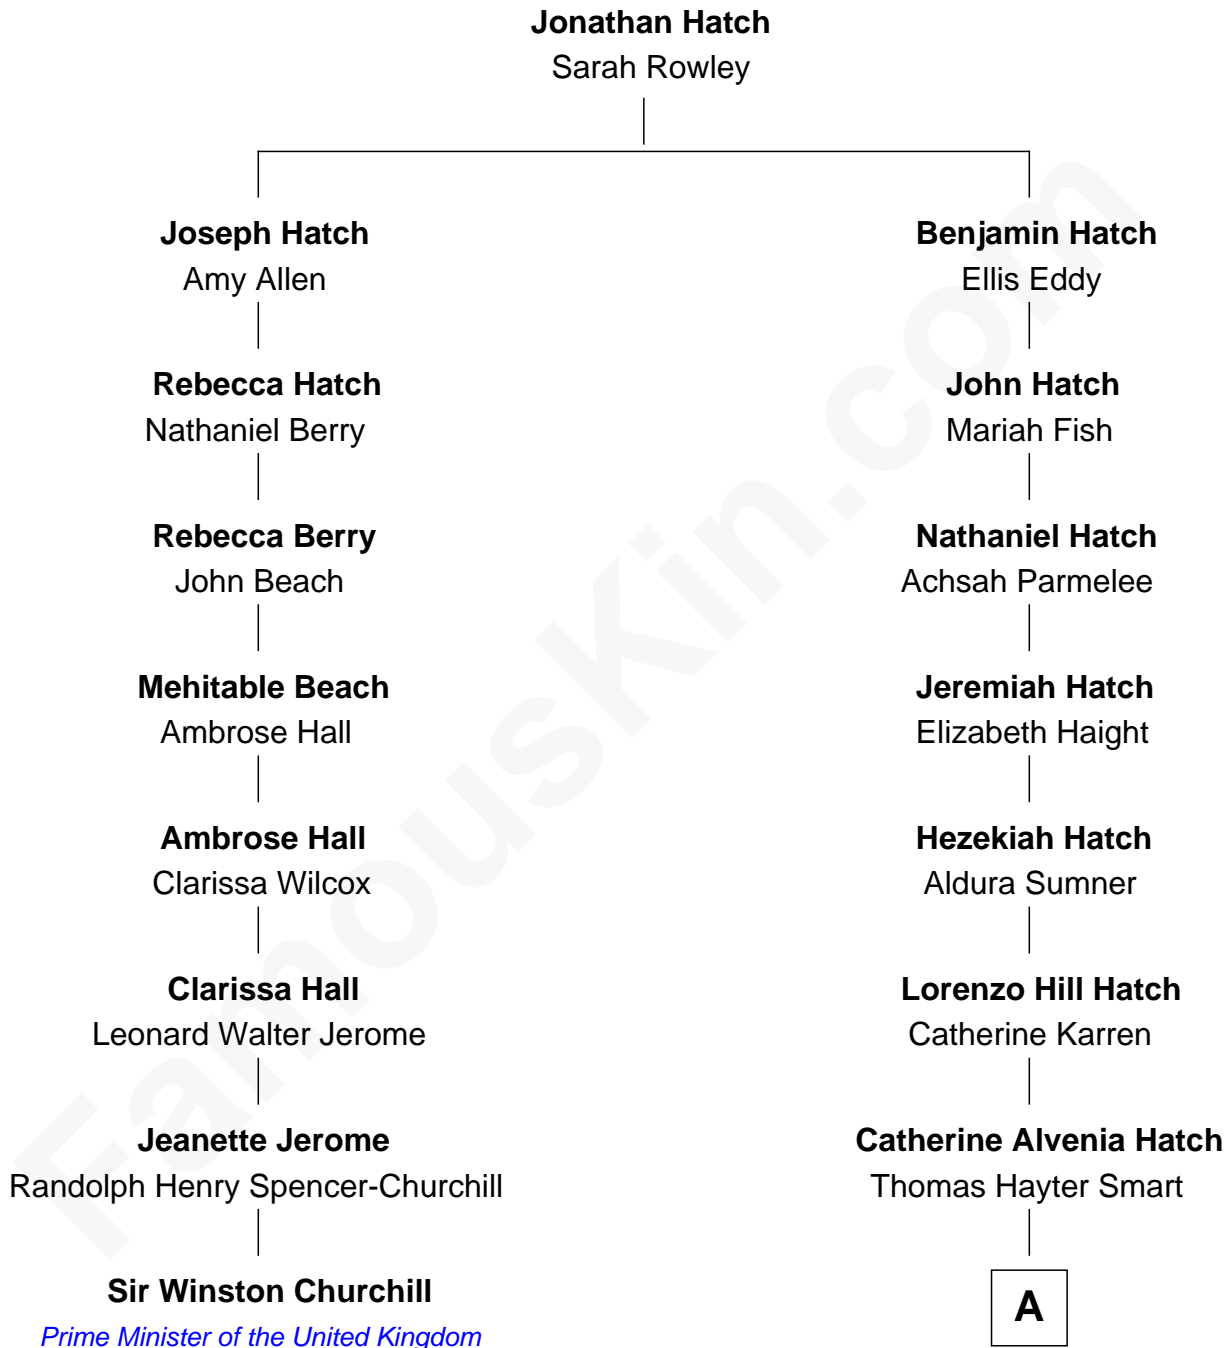

## Relationship Chart of

### Sir Winston Churchill

*Prime Minister of the United Kingdom*

7th cousin 3 times removed of

**Elizabeth Smart**

*Founder of Elizabeth Smart Foundation*

**A**

—  
**Junius Hatch Smart**

Avon Rich

—  
**Dr. Charles Rich Smart**

Dorotha Jeanne Sharp

—  
**Edward Sharp Smart**

Lois Ann Francom

—  
**Elizabeth Smart**

*Child Safety Activist*

FamousKin.com