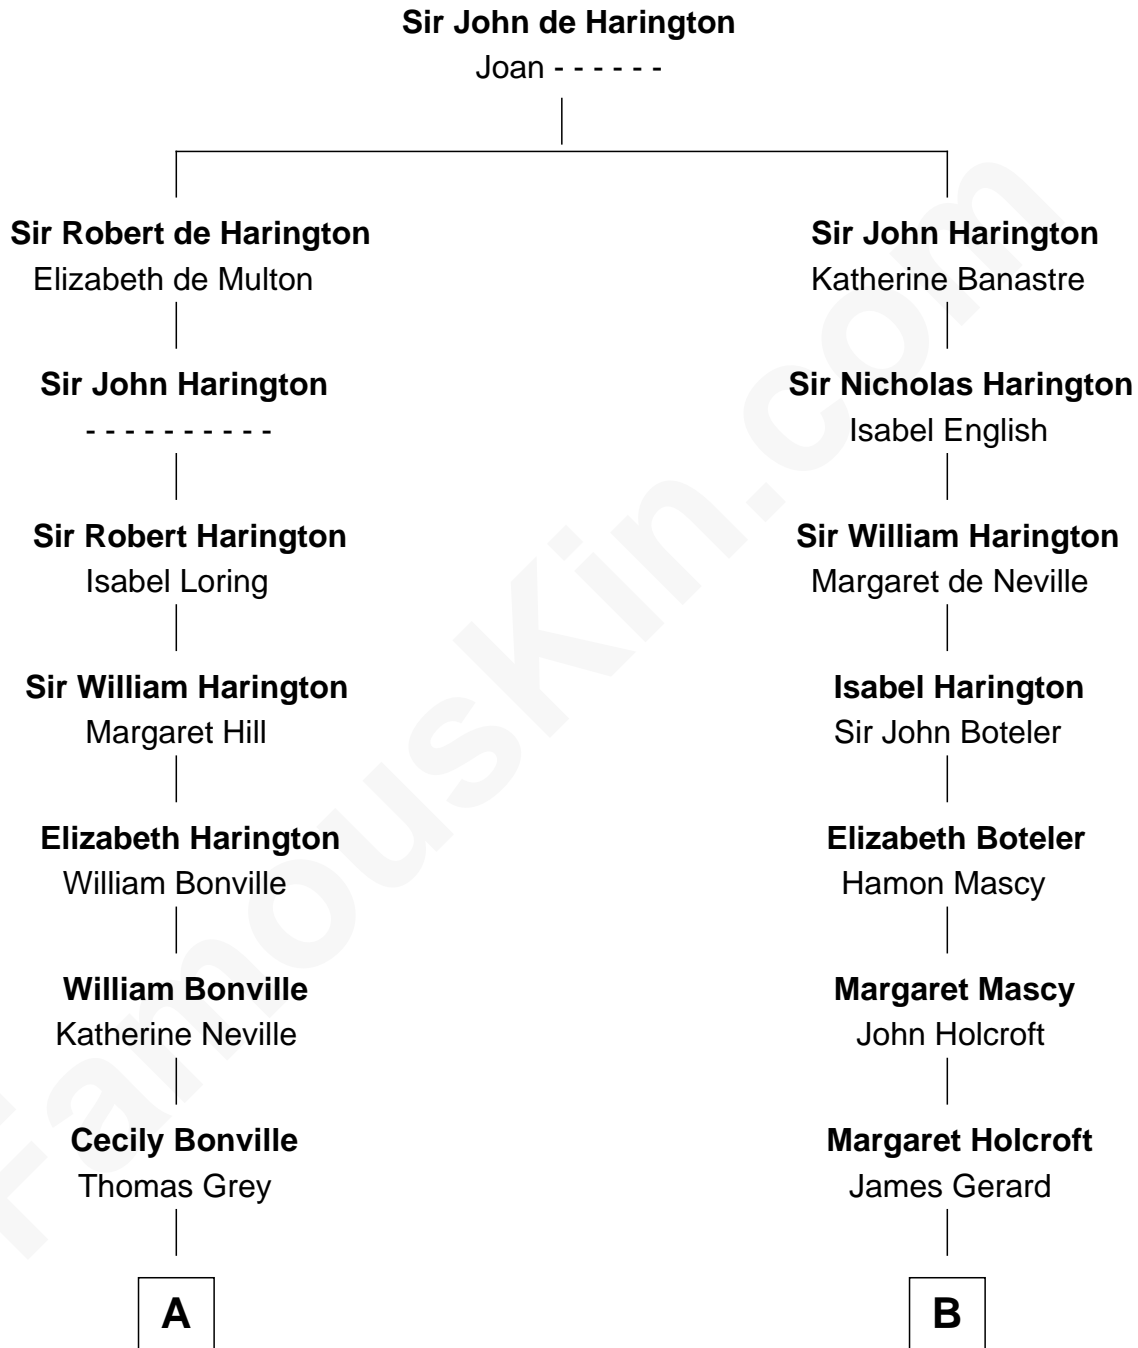

## Relationship Chart of

### Sir Winston Churchill

*Prime Minister of the United Kingdom*

16th cousin 4 times removed of

### Capt. William Lewis Herndon

*Captain of the ill fated S.S. Central America*

**C**

—  
**Sir George Spencer-Churchill**

Jane Stewart

—  
**Sir John Winston Spencer-Churchill**

Frances Anne Emily Vane

—  
**Randolph Henry Spencer-Churchill**