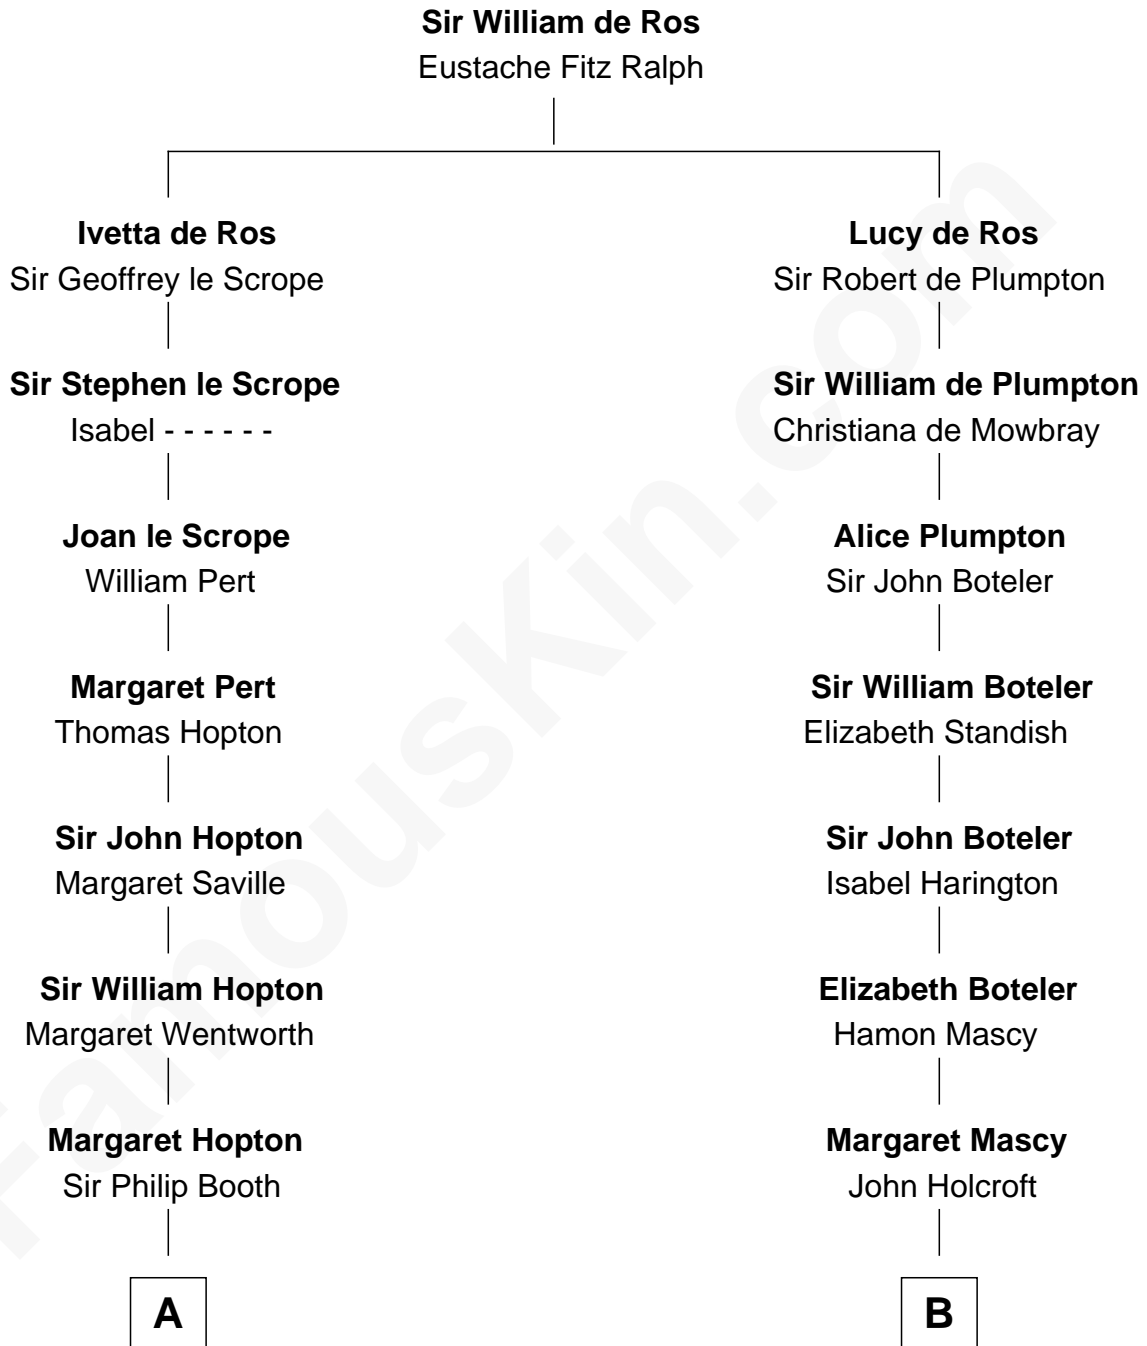

FamousKin.com

Relationship Chart of

Sir Winston Churchill

Prime Minister of the United Kingdom

17th cousin 4 times removed of

Capt. William Lewis Herndon

Captain of the ill fated S.S. Central America

C

George Spencer

Susan Stewart

Sir George Spencer-Churchill

Jane Stewart

Sir John Winston Spencer-Churchill

Frances Anne Emily Vane

Randolph Henry Spencer-Churchill

Jeanette Jerome