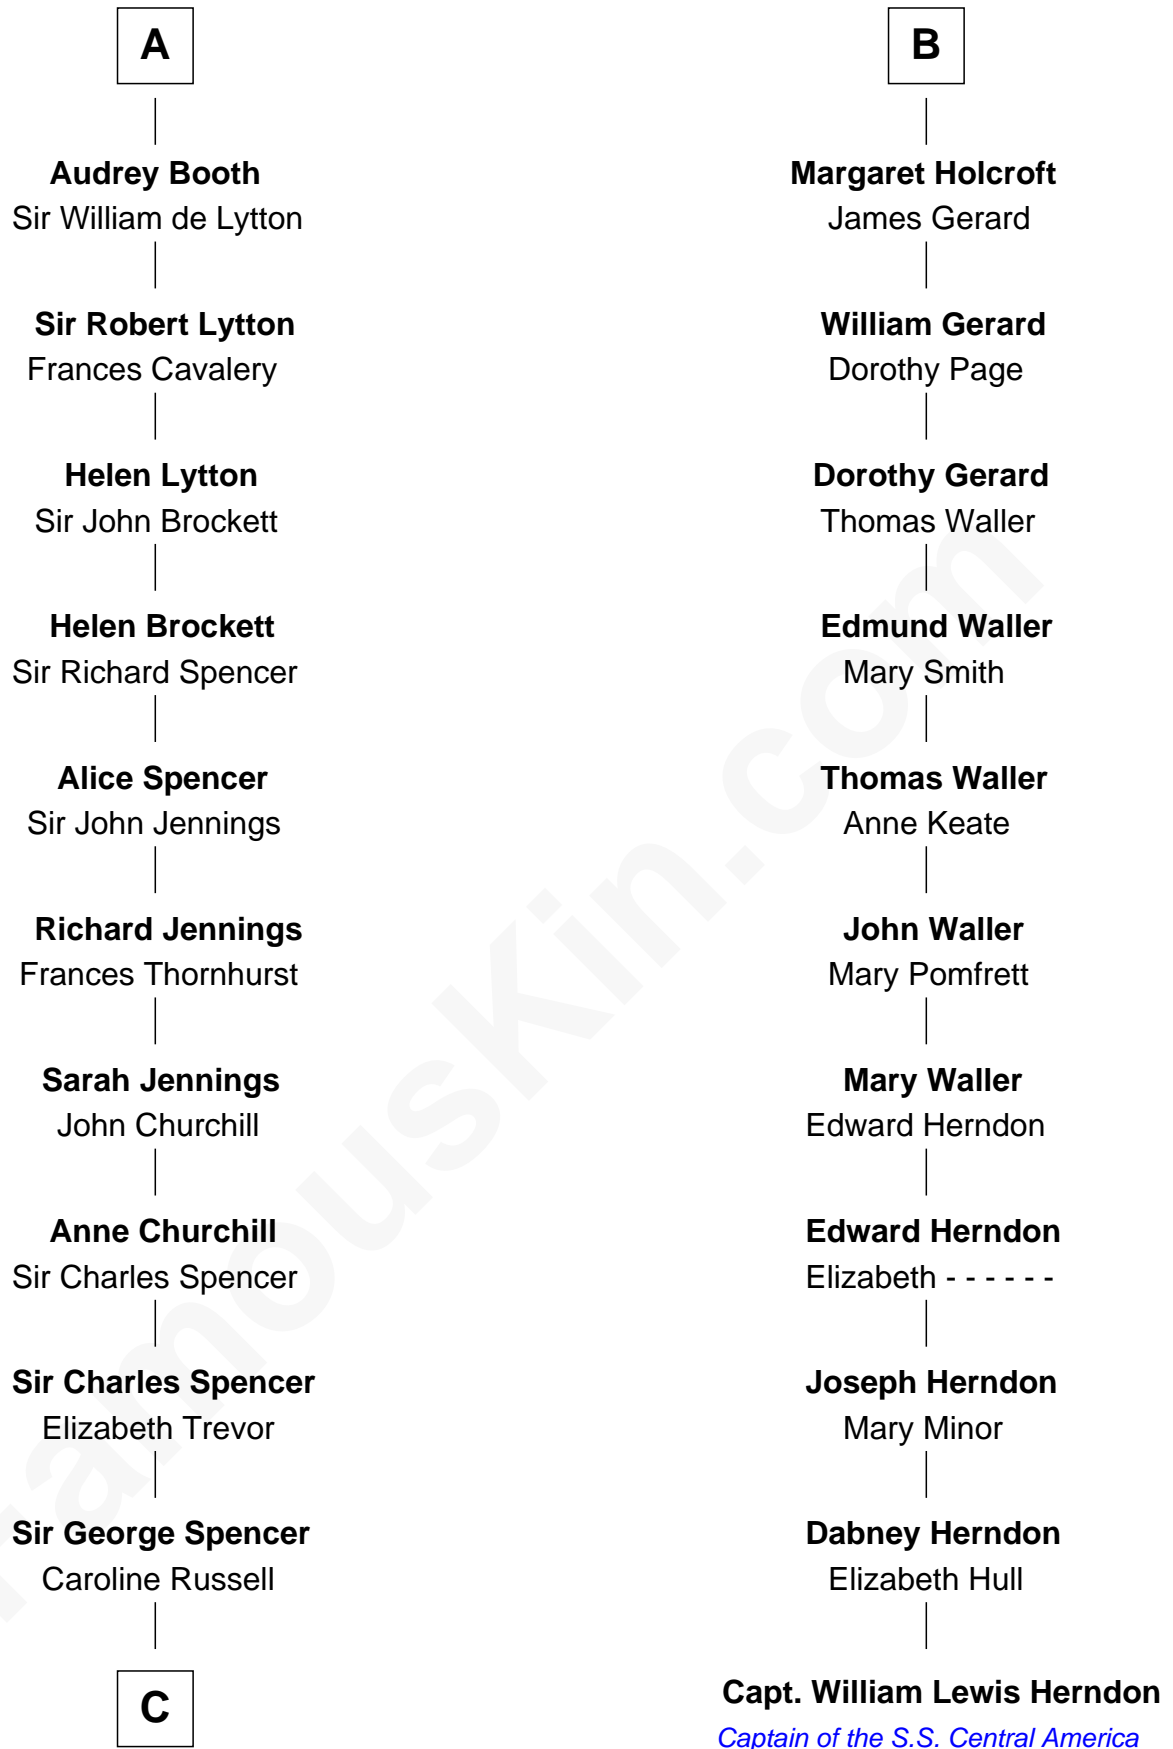

FamousKin.com

Relationship Chart of

Sir Winston Churchill

Prime Minister of the United Kingdom

17th cousin 4 times removed of

Capt. William Lewis Herndon

Captain of the ill fated S.S. Central America

C

George Spencer

Susan Stewart

Sir George Spencer-Churchill

Jane Stewart

Sir John Winston Spencer-Churchill

Frances Anne Emily Vane

Randolph Henry Spencer-Churchill

Jeanette Jerome