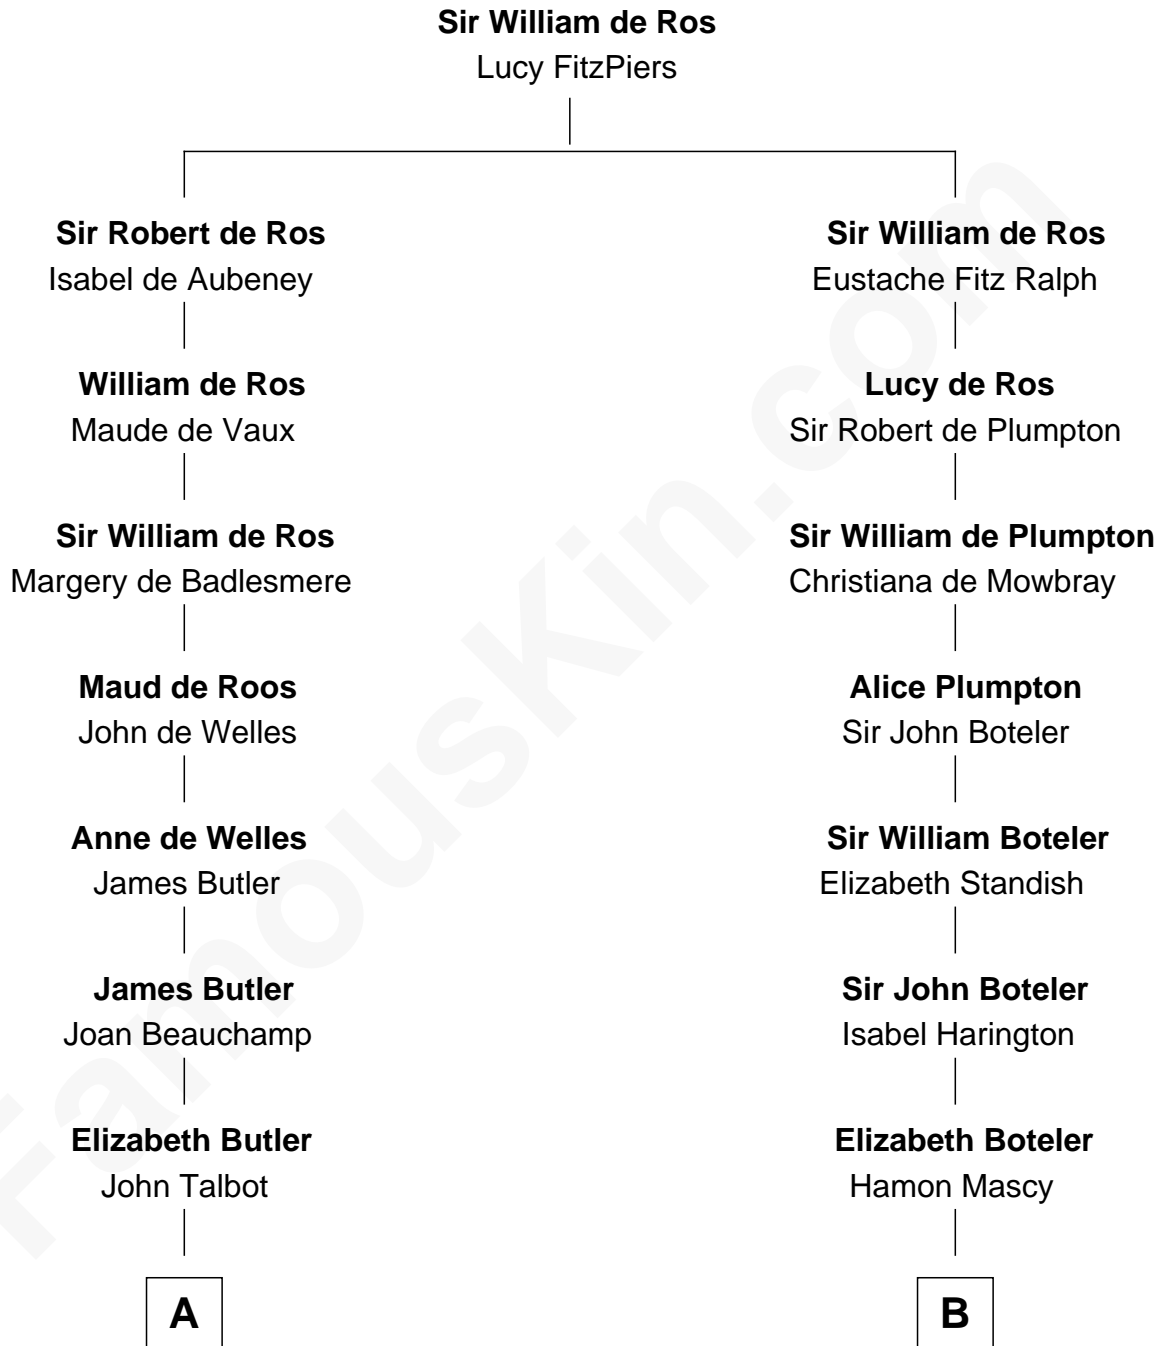

FamousKin.com

Relationship Chart of

Sir Winston Churchill

Prime Minister of the United Kingdom

18th cousin 3 times removed of

Capt. William Lewis Herndon

Captain of the ill fated S.S. Central America

C

George Spencer
Susan Stewart

Sir George Spencer-Churchill
Jane Stewart

Sir John Winston Spencer-Churchill
Frances Anne Emily Vane

Randolph Henry Spencer-Churchill
Jeanette Jerome

Sir Winston Churchill
Prime Minister of the United Kingdom

D

Dabney Herndon
Elizabeth Hull

Capt. William Lewis Herndon
Captain of the S.S. Central America

FamousKin.com