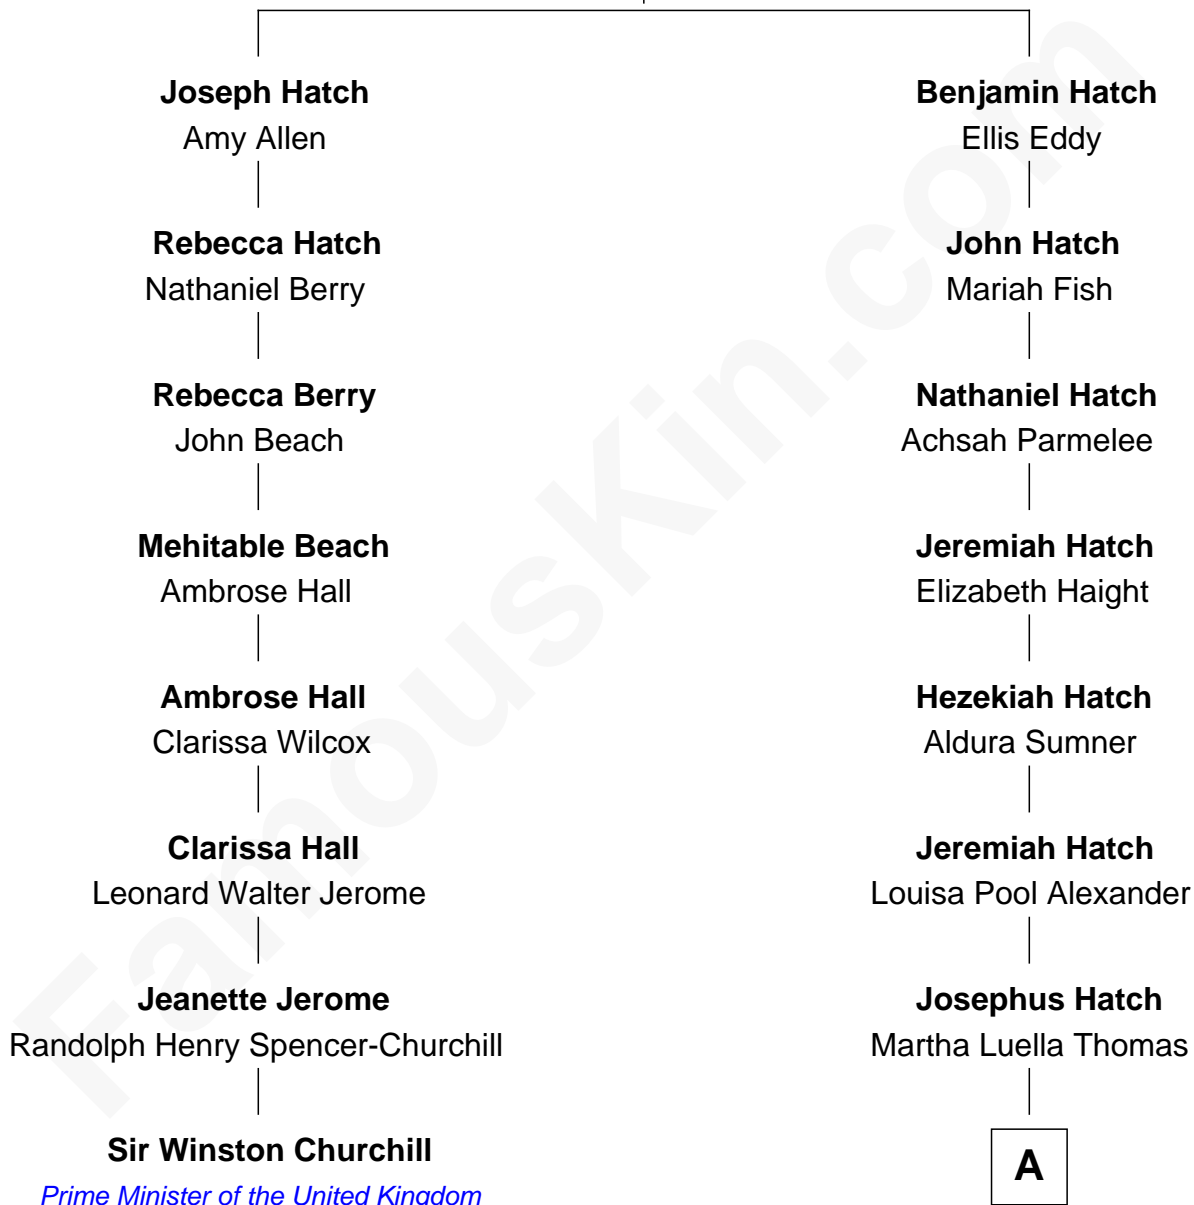

FamousKin.com

Relationship Chart of

Sir Winston Churchill

Prime Minister of the United Kingdom

7th cousin 1 time removed of

Orrin Hatch

U.S. Senator from Utah

Jonathan Hatch

Sarah Rowley

A

Jesse Hatch
Helen Frances Kamm

Orrin Hatch
U.S. Senator from Utah

FamousKin.com